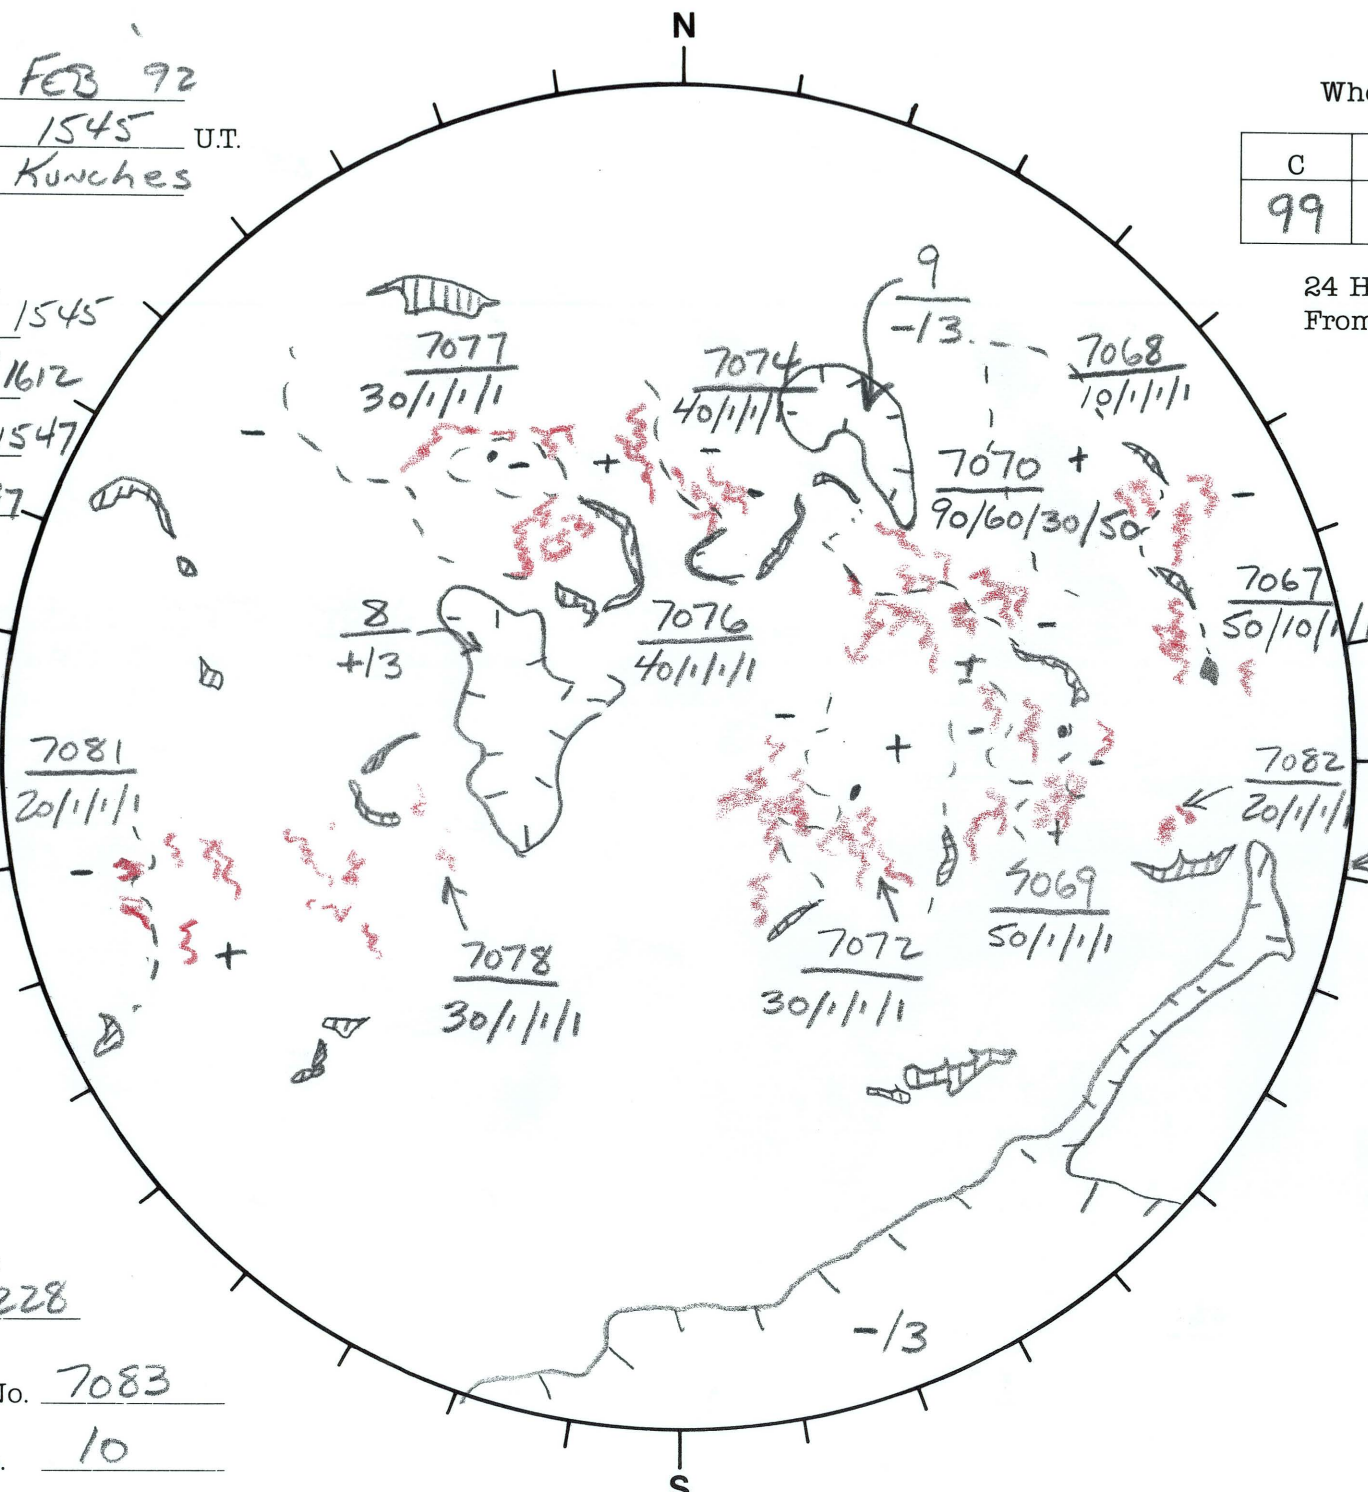

Date: 28 FEB 92
 Time: 1545 U.T.
 Forecaster: Kunches

Whole Disk Forecast

C	M	X	P
99	70	30	50

24 Hour Forecast
 From 0000 U.T. to 0000 U.T.

DATA:
 H-alpha B00/1545
 Sunspots B00/1612
 10830 KPNO/1547
 Mag. KPNO/1447

273 E

W 093

Returning
 Carringtons:
268 to 228

L_t 002.5
 B_t -7.2
 P_t -21.3

Next Rgn. No. 7083

Next CH No. 10