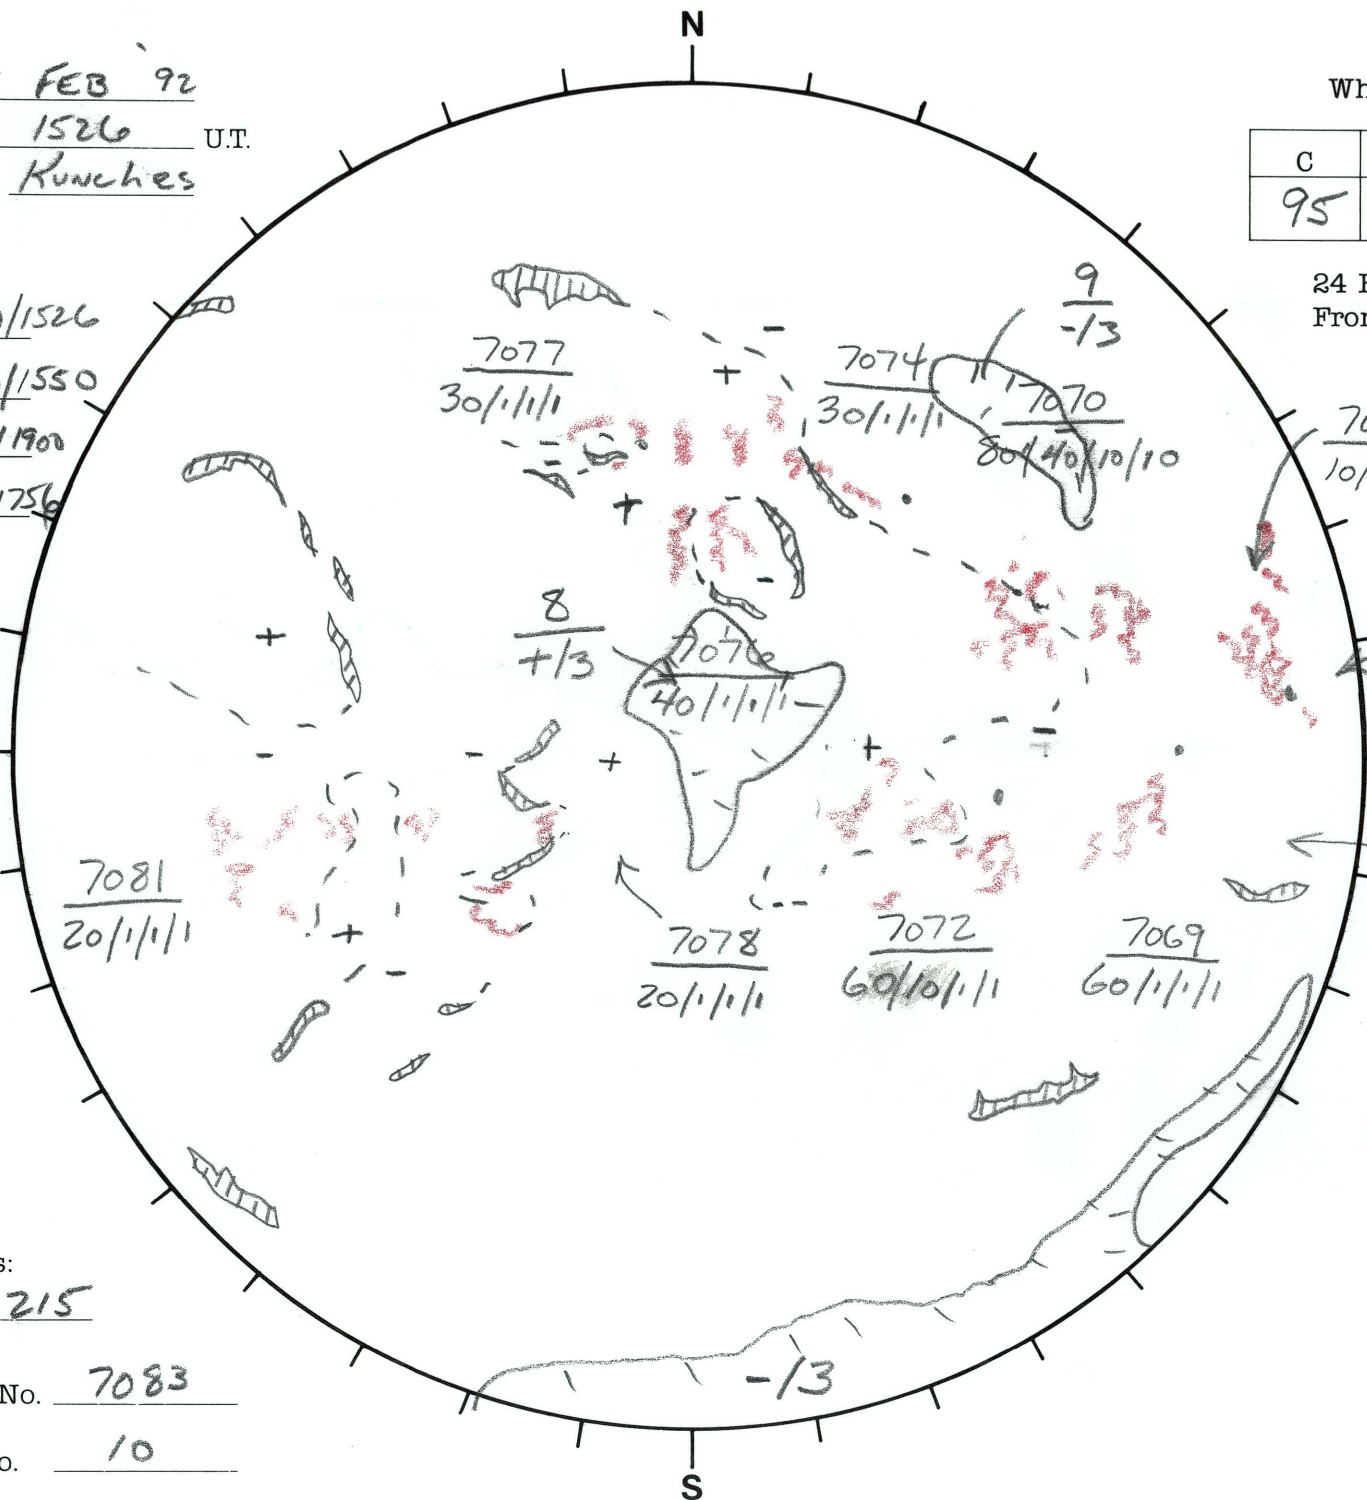

Date: 29 FEB '92
 Time: 1526 U.T.
 Forecaster: Kunches

Whole Disk Forecast

C	M	X	P
95	50	10	10

24 Hour Forecast
 From 0000 U.T. to 0000 U.T.

DATA:
 H-alpha B00/1526
 Sunspots B00/1550
 10830 KPNO/1900
 Mag. KPNO/1756

260 E

W 080

Returning Carringtons:
255 to 215

L_t 349.5
 B_t -7.2
 P_t -21.5

Next Rgn. No. 7083

Next CH No. 10