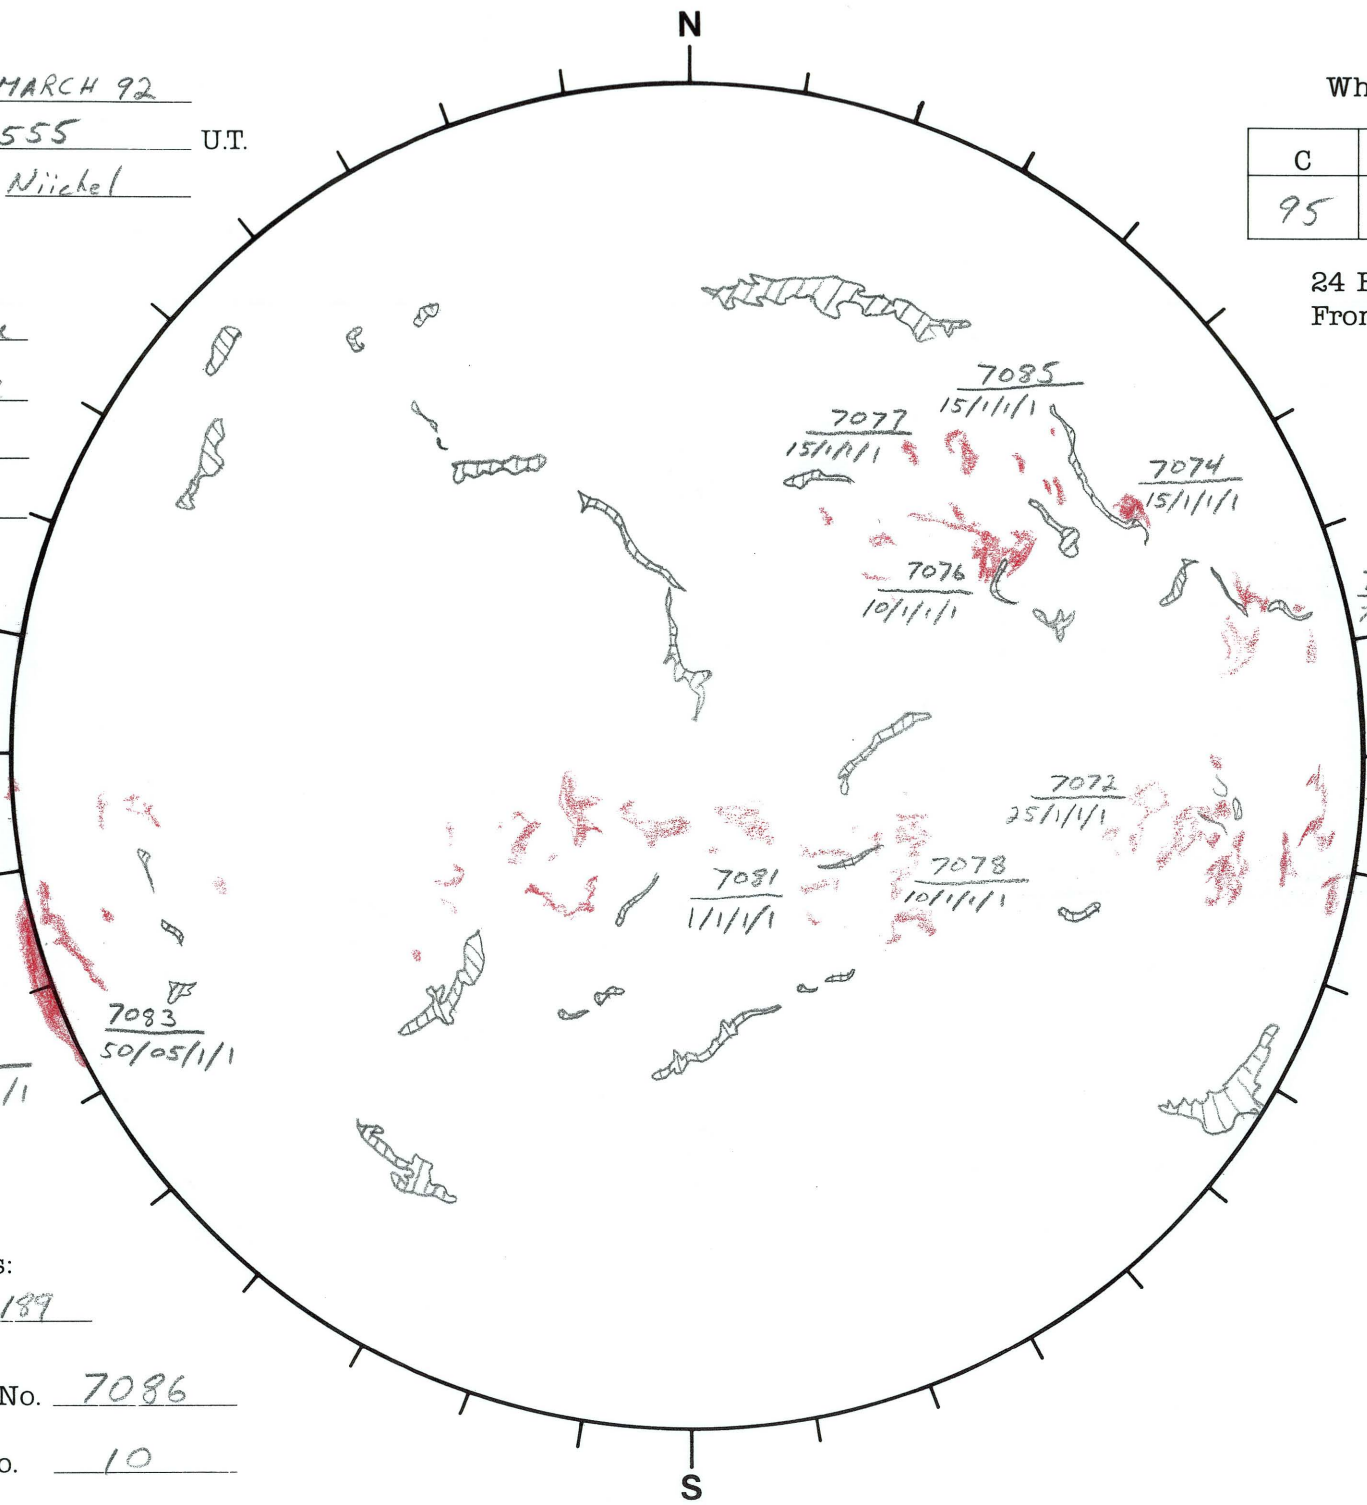

Date: 02 MARCH 92
 Time: 1555 U.T.
 Forecaster: Niichel

Whole Disk Forecast

| C | M | X | P |
|----|----|----|----|
| 95 | 30 | 01 | 01 |

24 Hour Forecast
 From 0000 U.T. to 0000 U.T.

DATA:
 H-alpha Bou
 Sunspots Bou
 10830 N/A
 Mag. N/A

233° E

W 053°

Returning Carringtons:
229 to 189

L_t 322.9
 B_t -7.3
 P_t -22.0

Next Rgn. No. 7086

Next CH No. 10