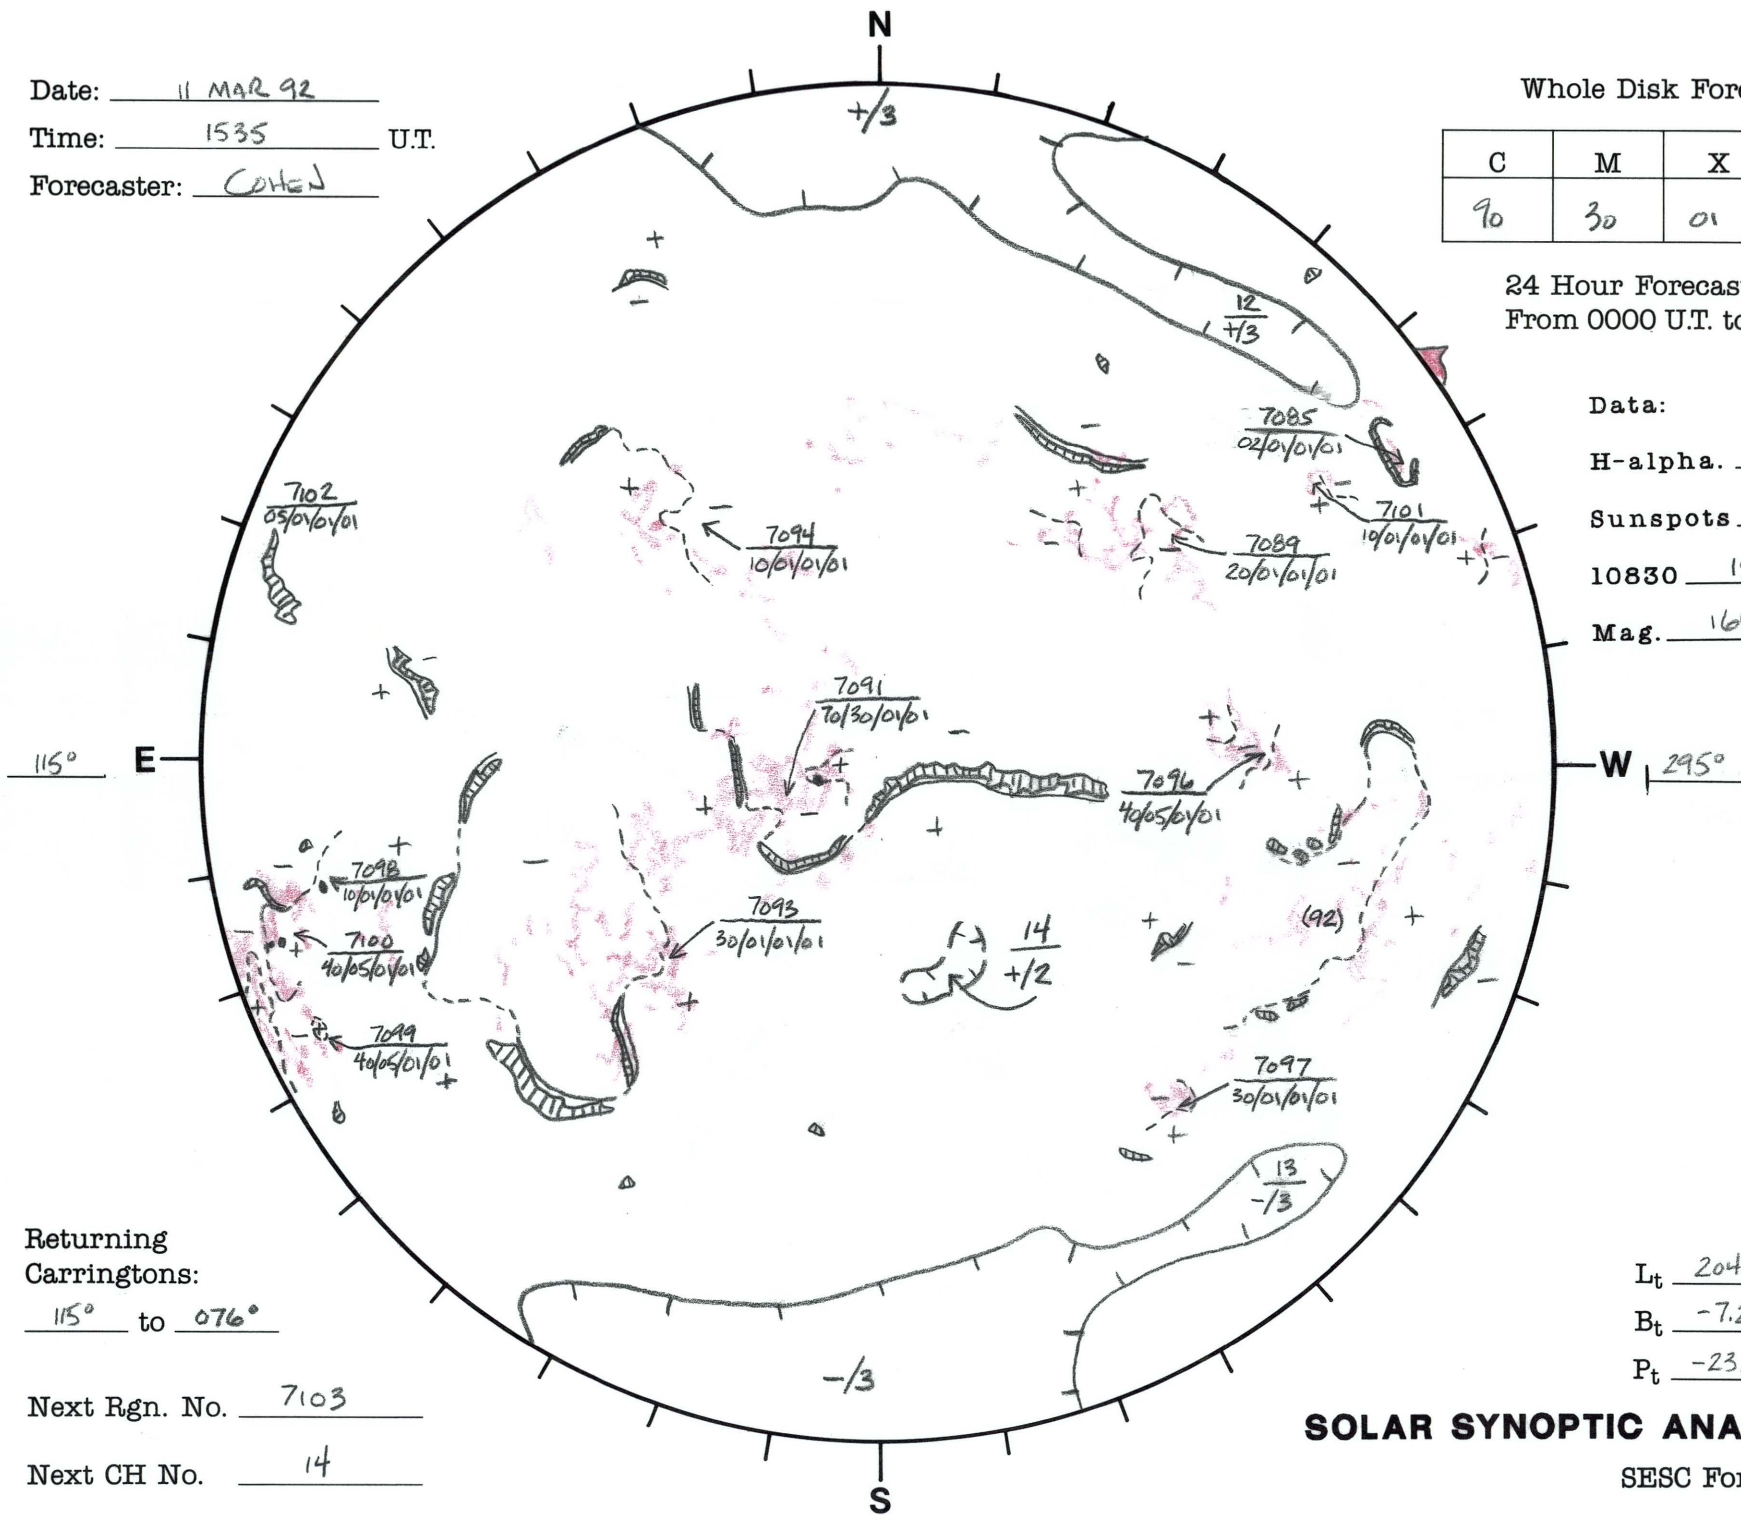

Date: 11 MAR 92

Time: 1535 U.T.

Forecaster: Cohen

Whole Disk Forecast

C	M	X	P
90	30	01	01

24 Hour Forecast
From 0000 U.T. to 0000 U.T.

Data:

H-alpha. 1535 U.T.

Sunspots 1525 U.T.

10830 1801 U.T.

Mag. 1658 U.T.

Returning Carringtons:

115° to 076°

Next Rgn. No. 7103

Next CH No. 14

L_t 204.5°

B_t -7.2°

P_t -23.9°

SOLAR SYNOPTIC ANALYSIS

SESC Form W18