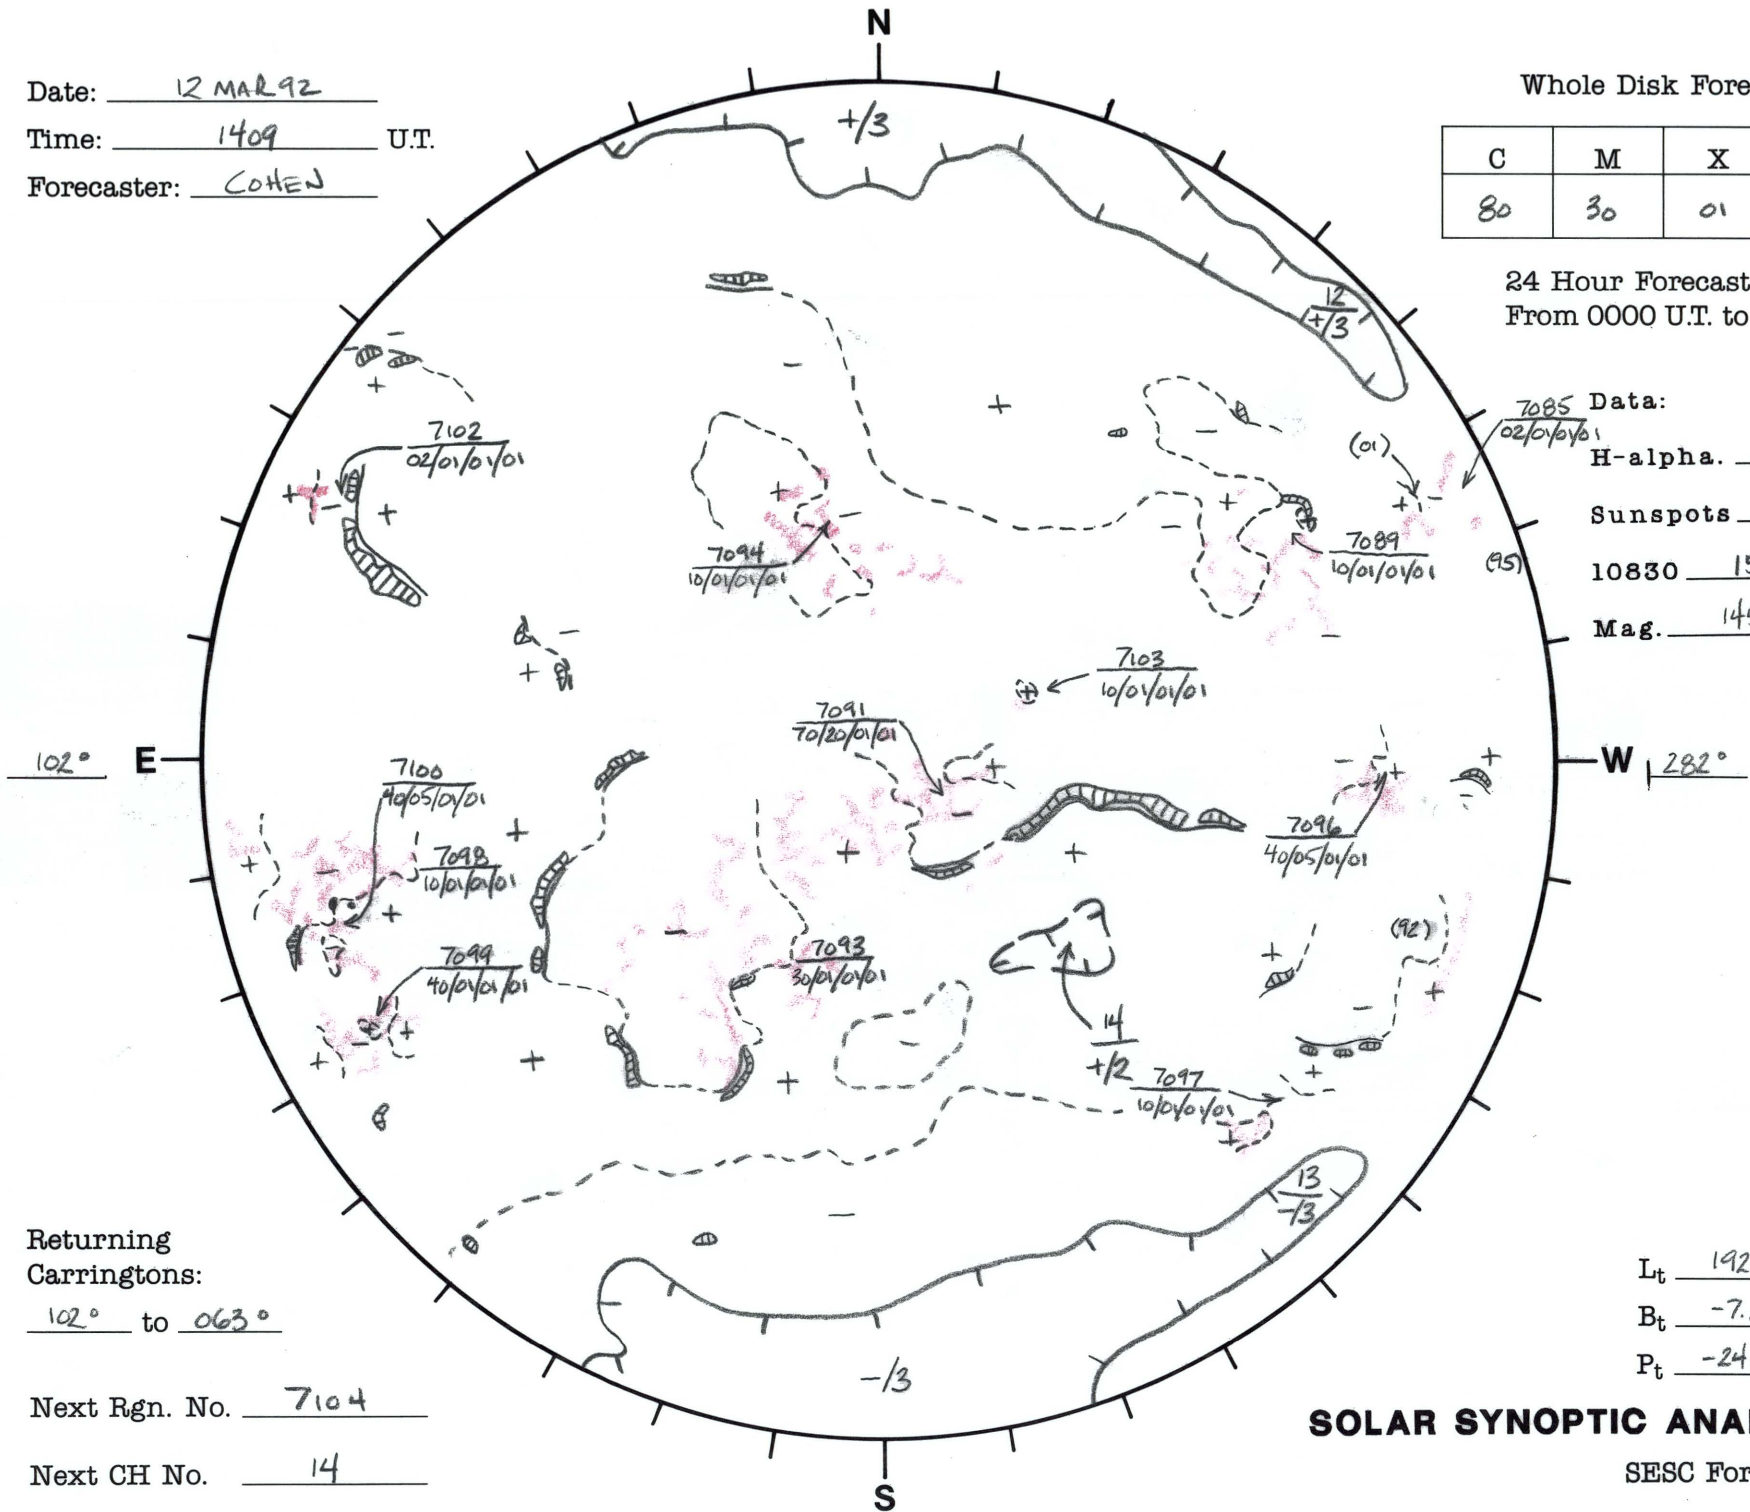

Date: 12 MAR 92
Time: 1409 U.T.
Forecaster: COHEN

Whole Disk Forecast

C	M	X	P
80	30	01	01

24 Hour Forecast
From 0000 U.T. to 0000 U.T.

Data:
H-alpha. 1409 U.T.
Sunspots 1545 U.T.
10830 1559 U.T.
Mag. 1454 U.T.

Returning Carringtons:
102° to 063°

L_t 192.1°
B_t -7.2°
P_t -24.1°

Next Rgn. No. 7104

Next CH No. 14

SOLAR SYNOPTIC ANALYSIS

SESC Form W18