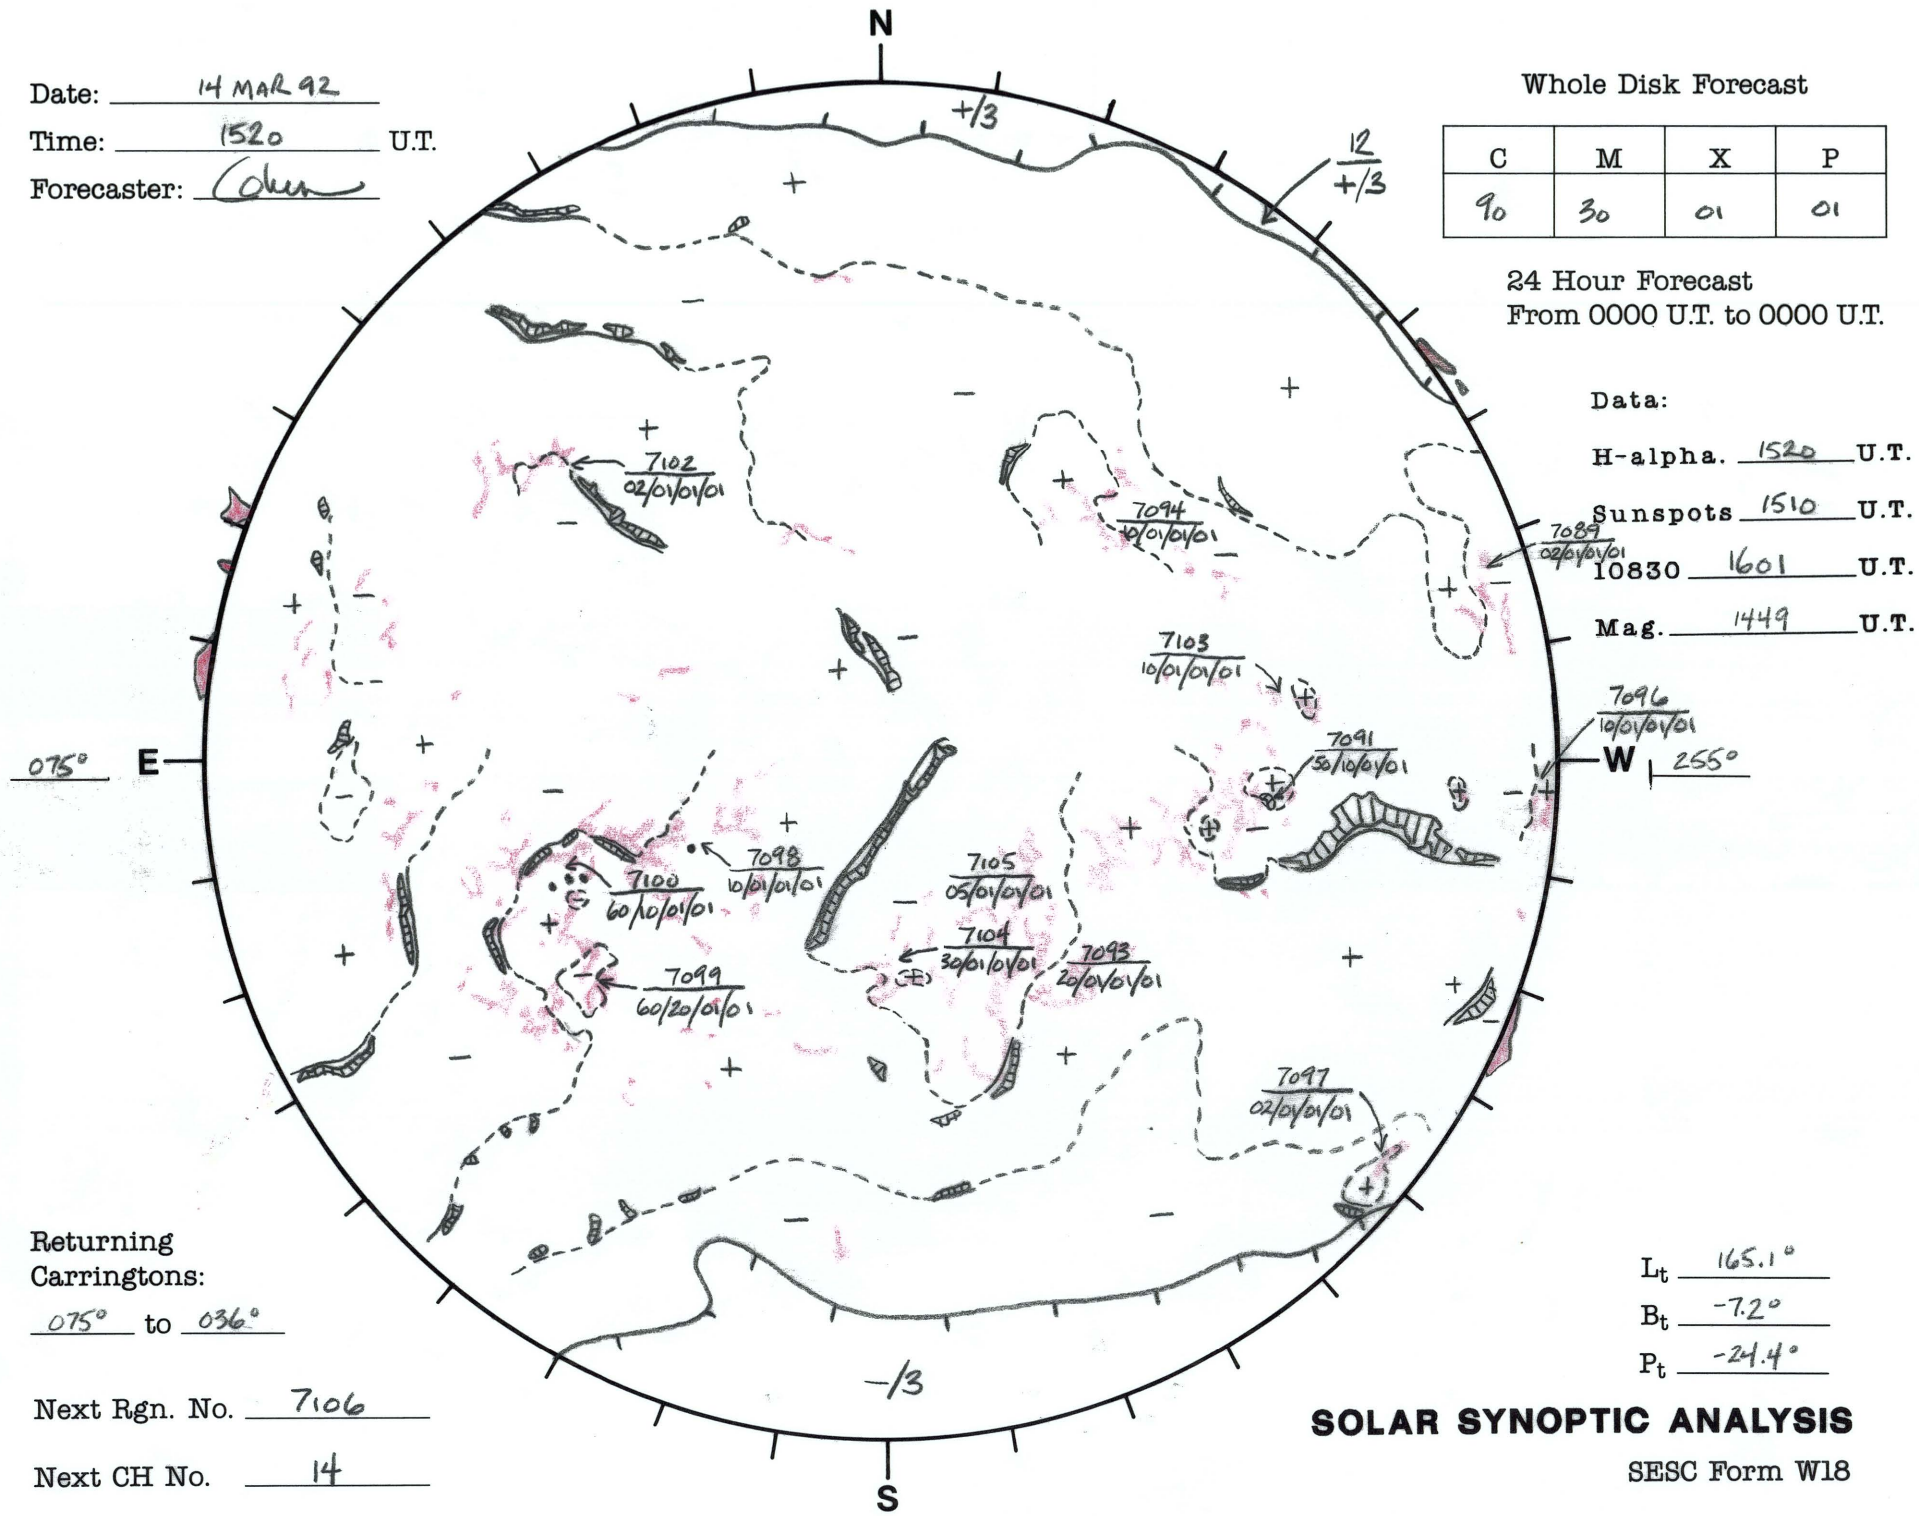

Date: 14 MAR 92
 Time: 1520 U.T.
 Forecaster: Cohen

Whole Disk Forecast

C	M	X	P
90	30	01	01

24 Hour Forecast
 From 0000 U.T. to 0000 U.T.

Data:
 H-alpha. 1520 U.T.
 Sunspots 1510 U.T.
 10830 1601 U.T.
 Mag. 1449 U.T.

W | 255°

Returning Carringtons:
075° to 036°

L_t 165.1°
 B_t -7.2°
 P_t -24.4°

Next Rgn. No. 7106
 Next CH No. 14

SOLAR SYNOPTIC ANALYSIS