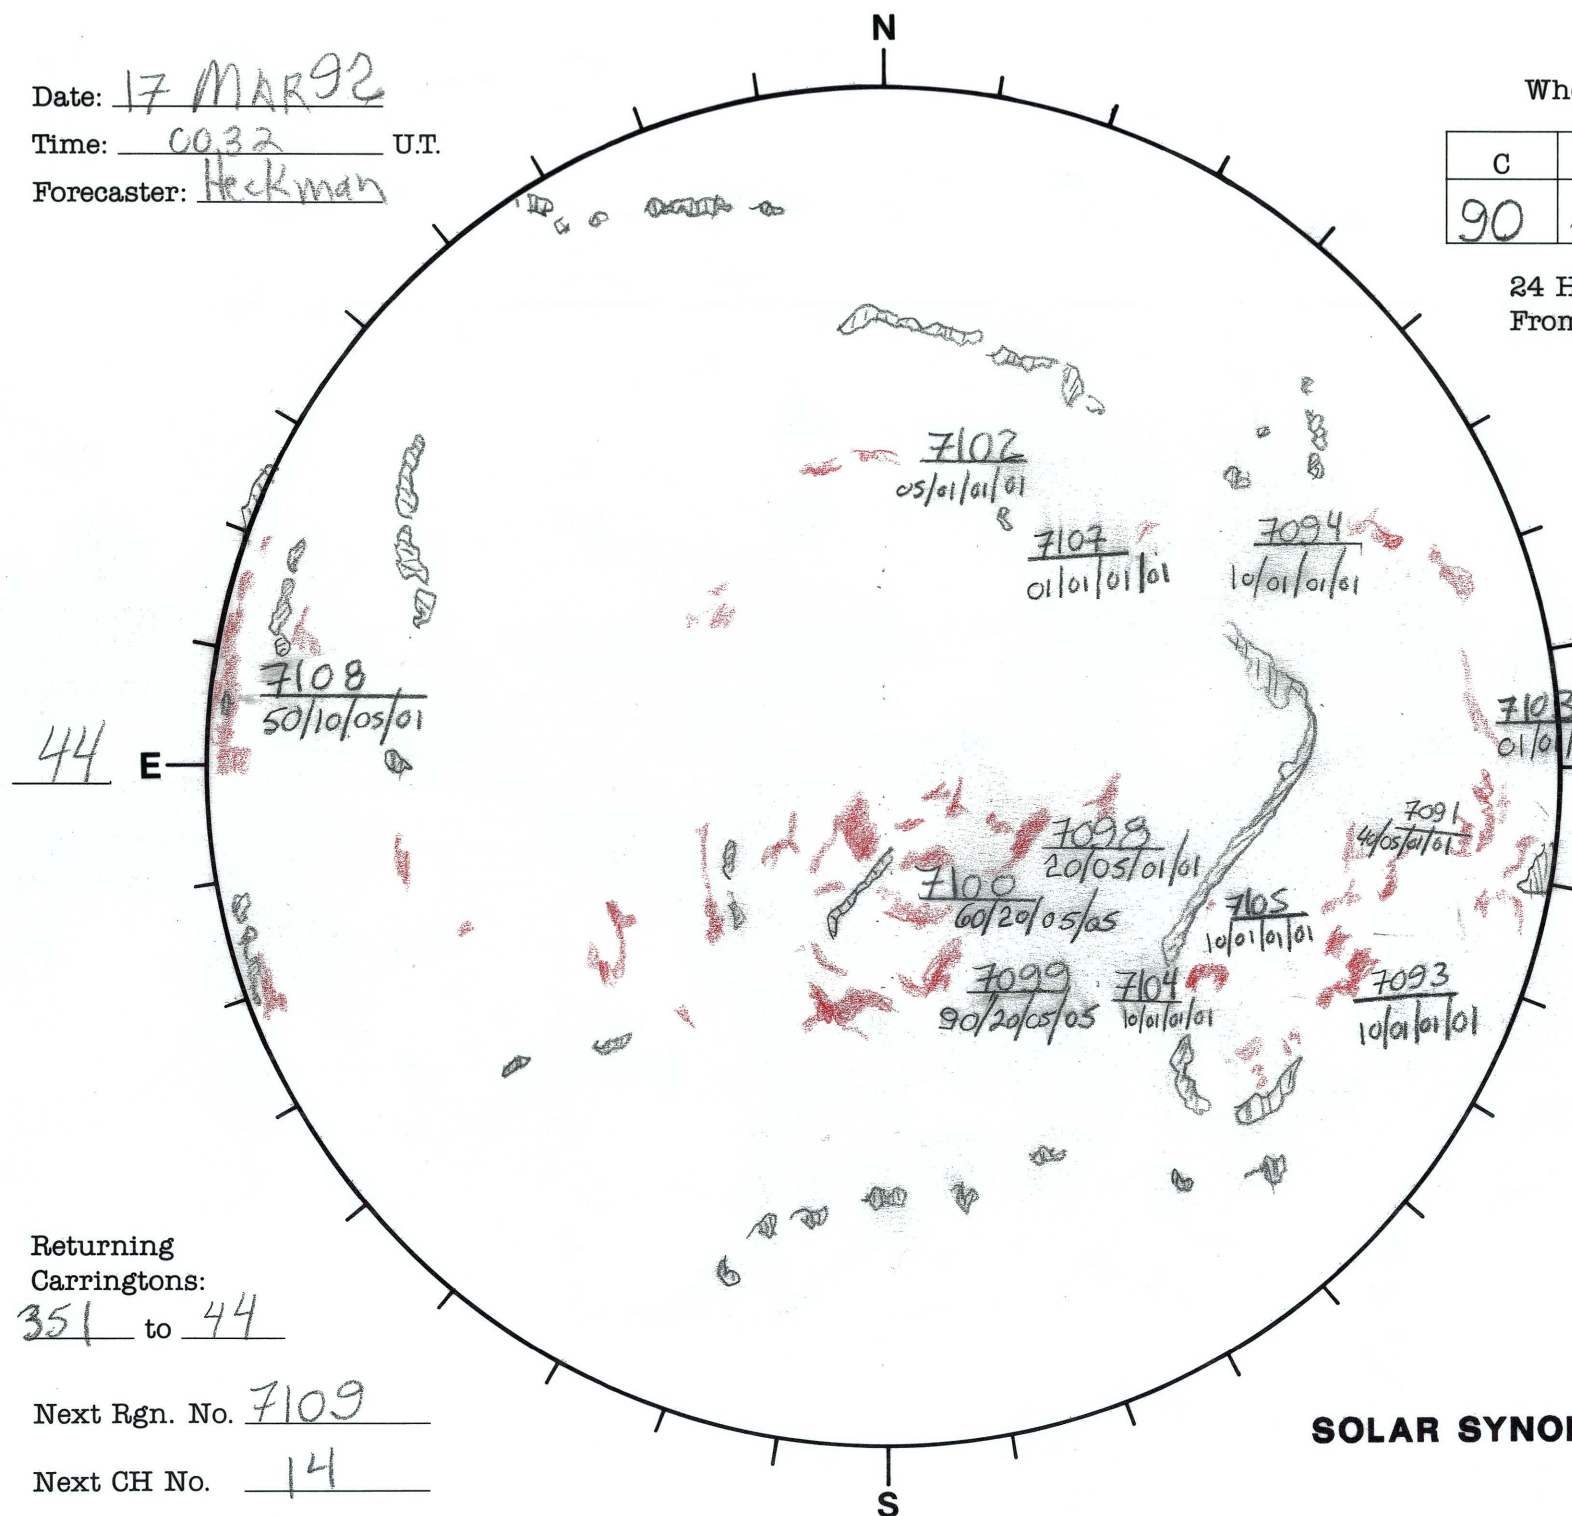

Date: 17 MAR 92
 Time: 0032 U.T.
 Forecaster: Heckman

Whole Disk Forecast

20-52

C	M	X	P
90	40	05	05

24 Hour Forecast
 From 0000 U.T. to 0000 U.T.

Data: Holloman
 H-alpha. 0032 U.T.
 Sunspots None U.T.
 10830 None U.T.
 Mag. None U.T.

44 E

7103
01/01/01/01
 W 224
7106

Returning Carringtons:
351 to 44

L_t 133.7
 B_t -7.1
 P_t -24.8

Next Rgn. No. 7109

Next CH No. 14

SOLAR SYNOPTIC ANALYSIS