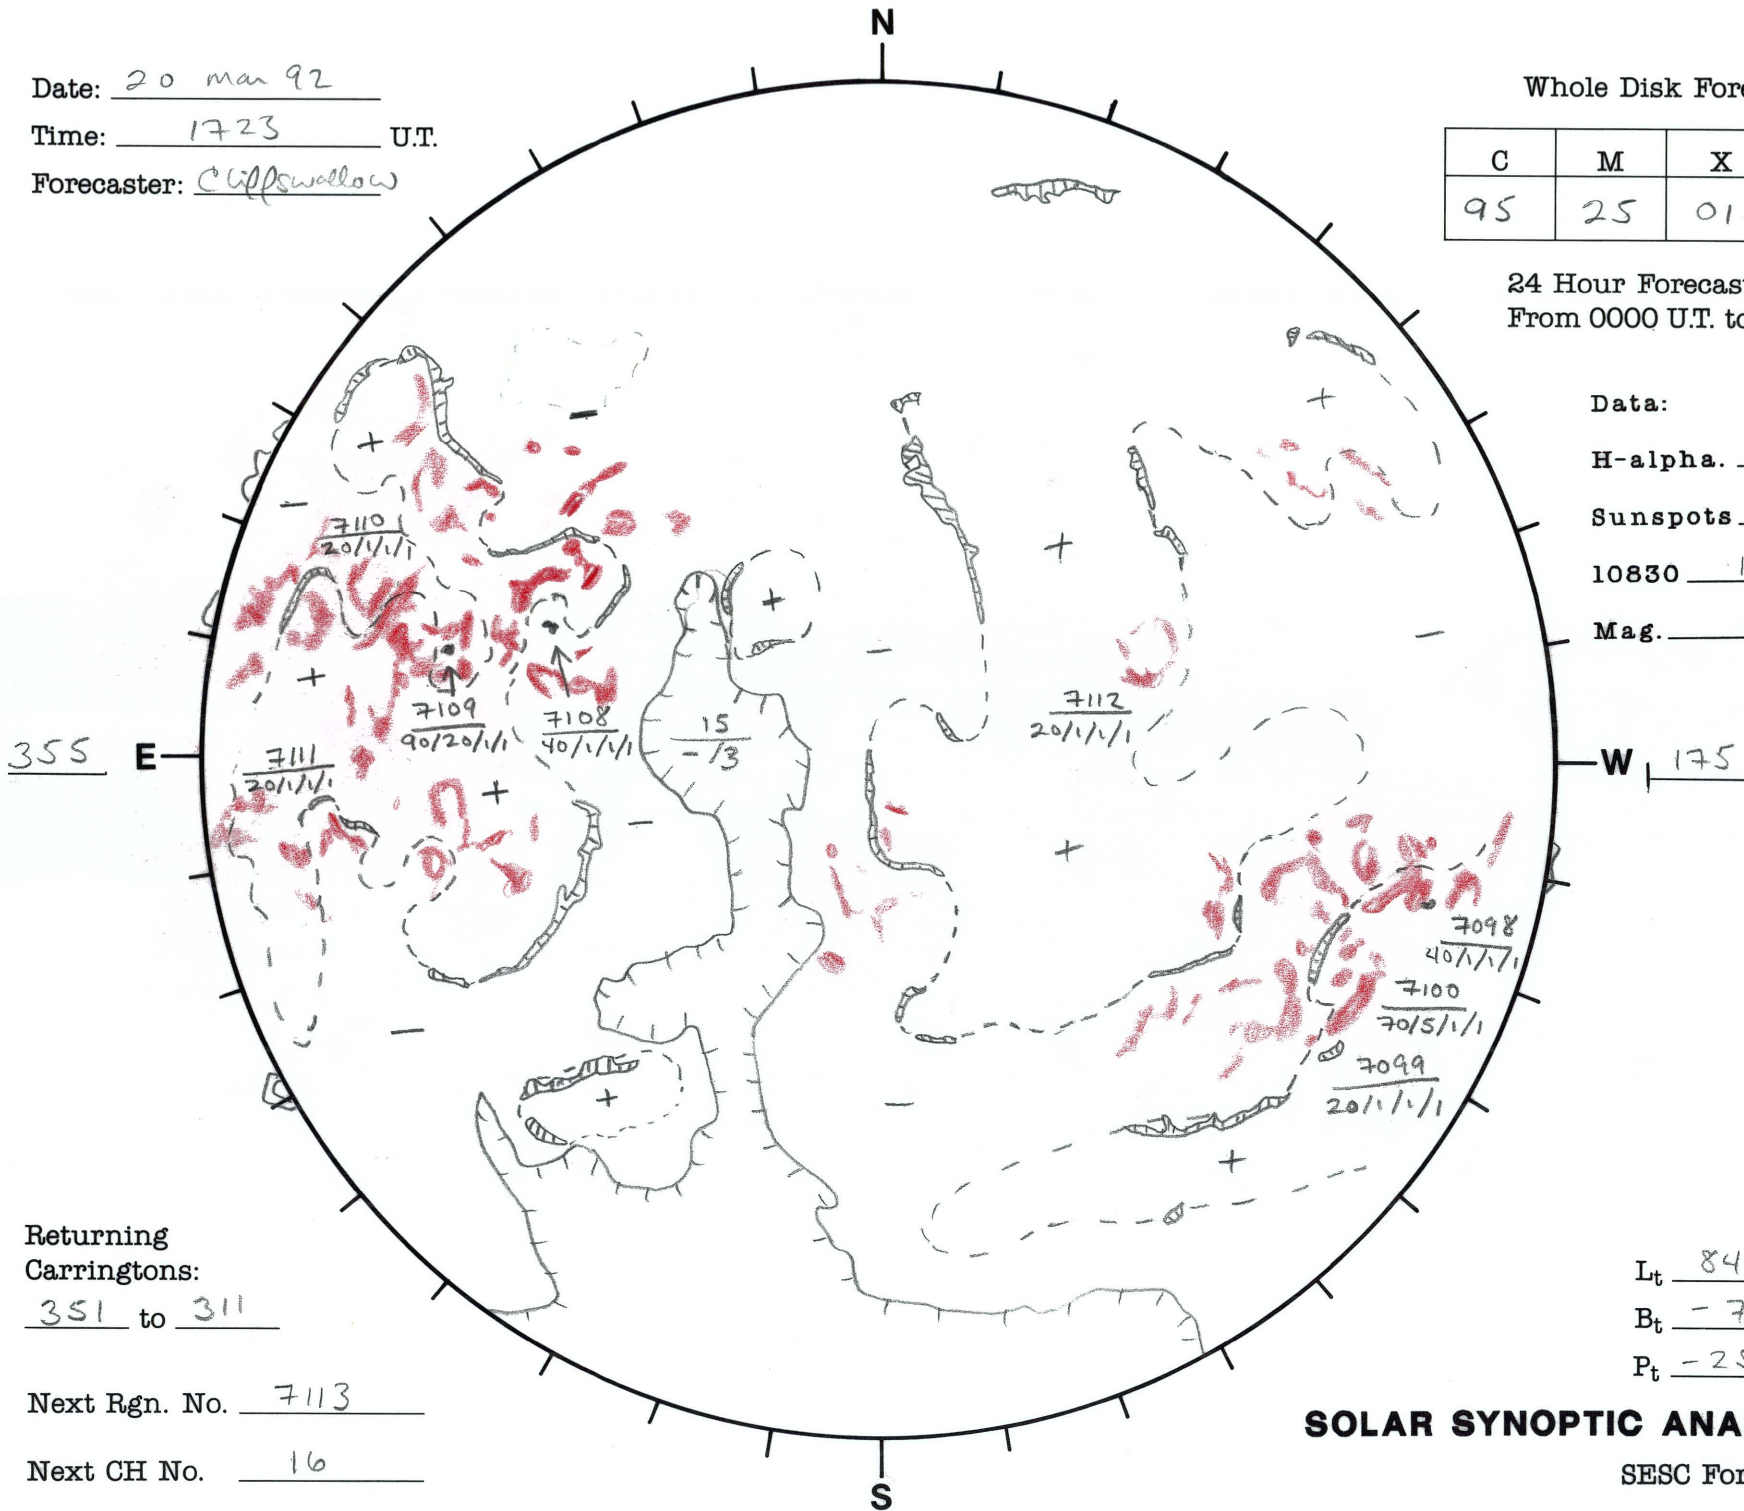

Date: 20 Mar 92
 Time: 1723 U.T.
 Forecaster: Cliffswallow

Whole Disk Forecast

| C | M | X | P |
|----|----|----|----|
| 95 | 25 | 01 | 01 |

24 Hour Forecast
 From 0000 U.T. to 0000 U.T.

Data:
 H-alpha. 1723 U.T.
 Sunspots NA U.T.
 10830 1559 U.T.
 Mag. 1452 U.T.

355 E

W 175

Returning Carringtons:
351 to 311

Next Rgn. No. 7113

Next CH No. 16

L_t 84.9
 B_t -7.0
 P_t -25.3

SOLAR SYNOPTIC ANALYSIS