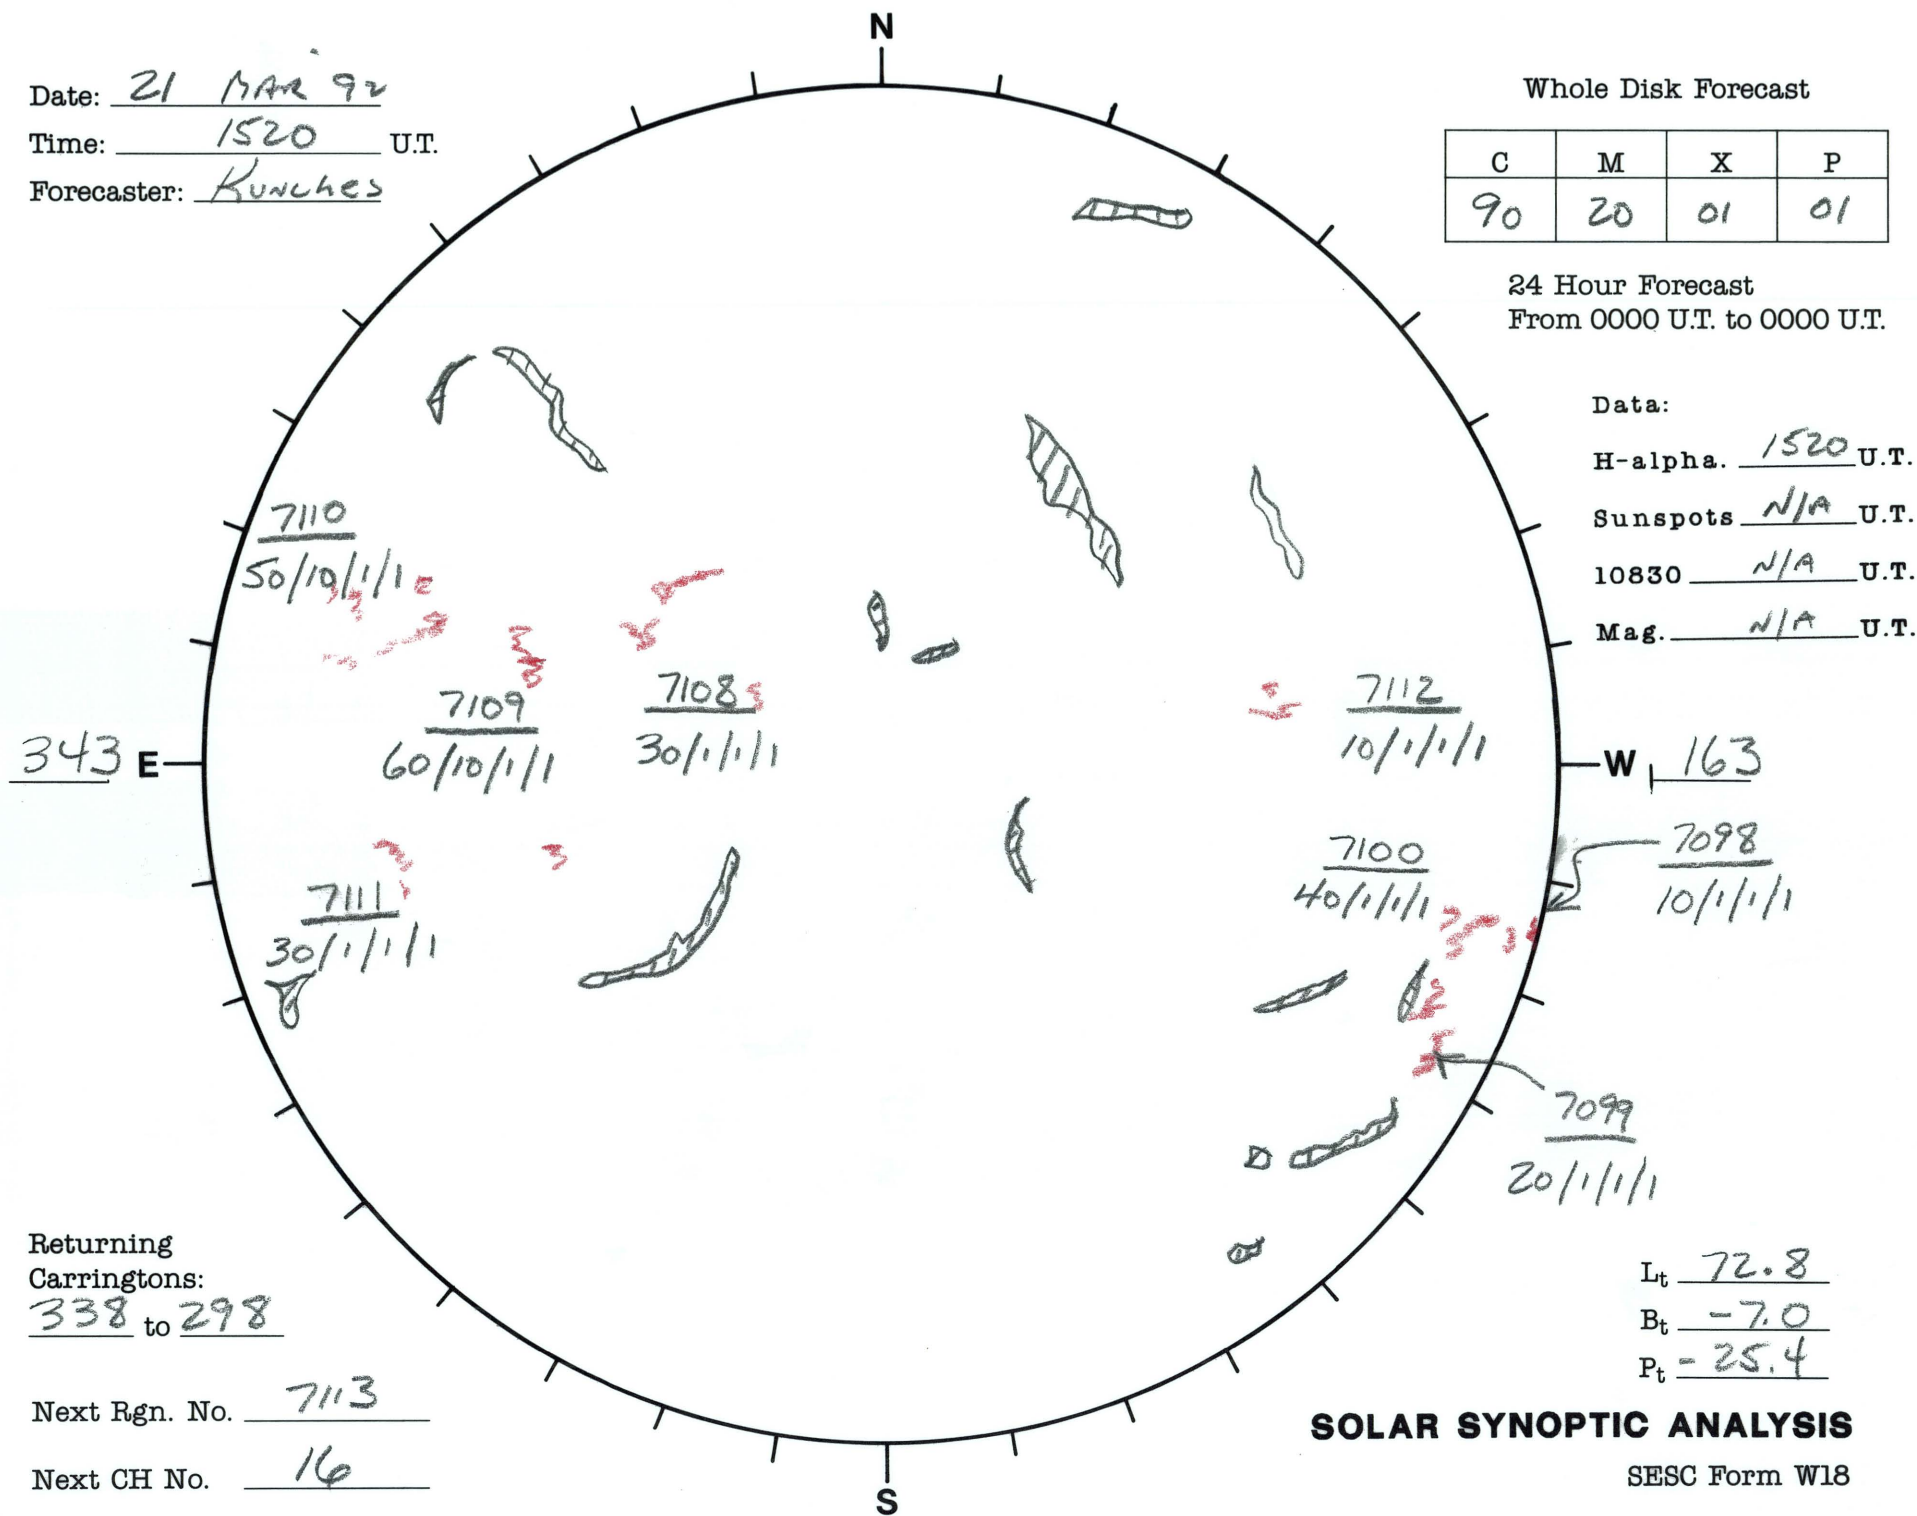

Date: 21 MAR 92  
 Time: 1520 U.T.  
 Forecaster: Kunches

Whole Disk Forecast

C	M	X	P
90	20	01	01

24 Hour Forecast  
 From 0000 U.T. to 0000 U.T.

Data:  
 H-alpha. 1520 U.T.  
 Sunspots N/A U.T.  
 10830 N/A U.T.  
 Mag. N/A U.T.

343 E

W 163

Returning Carringtons:  
338 to 298

Lt 72.8  
 Bt -7.0  
 Pt -25.4

Next Rgn. No. 7113

Next CH No. 16

**SOLAR SYNOPTIC ANALYSIS**