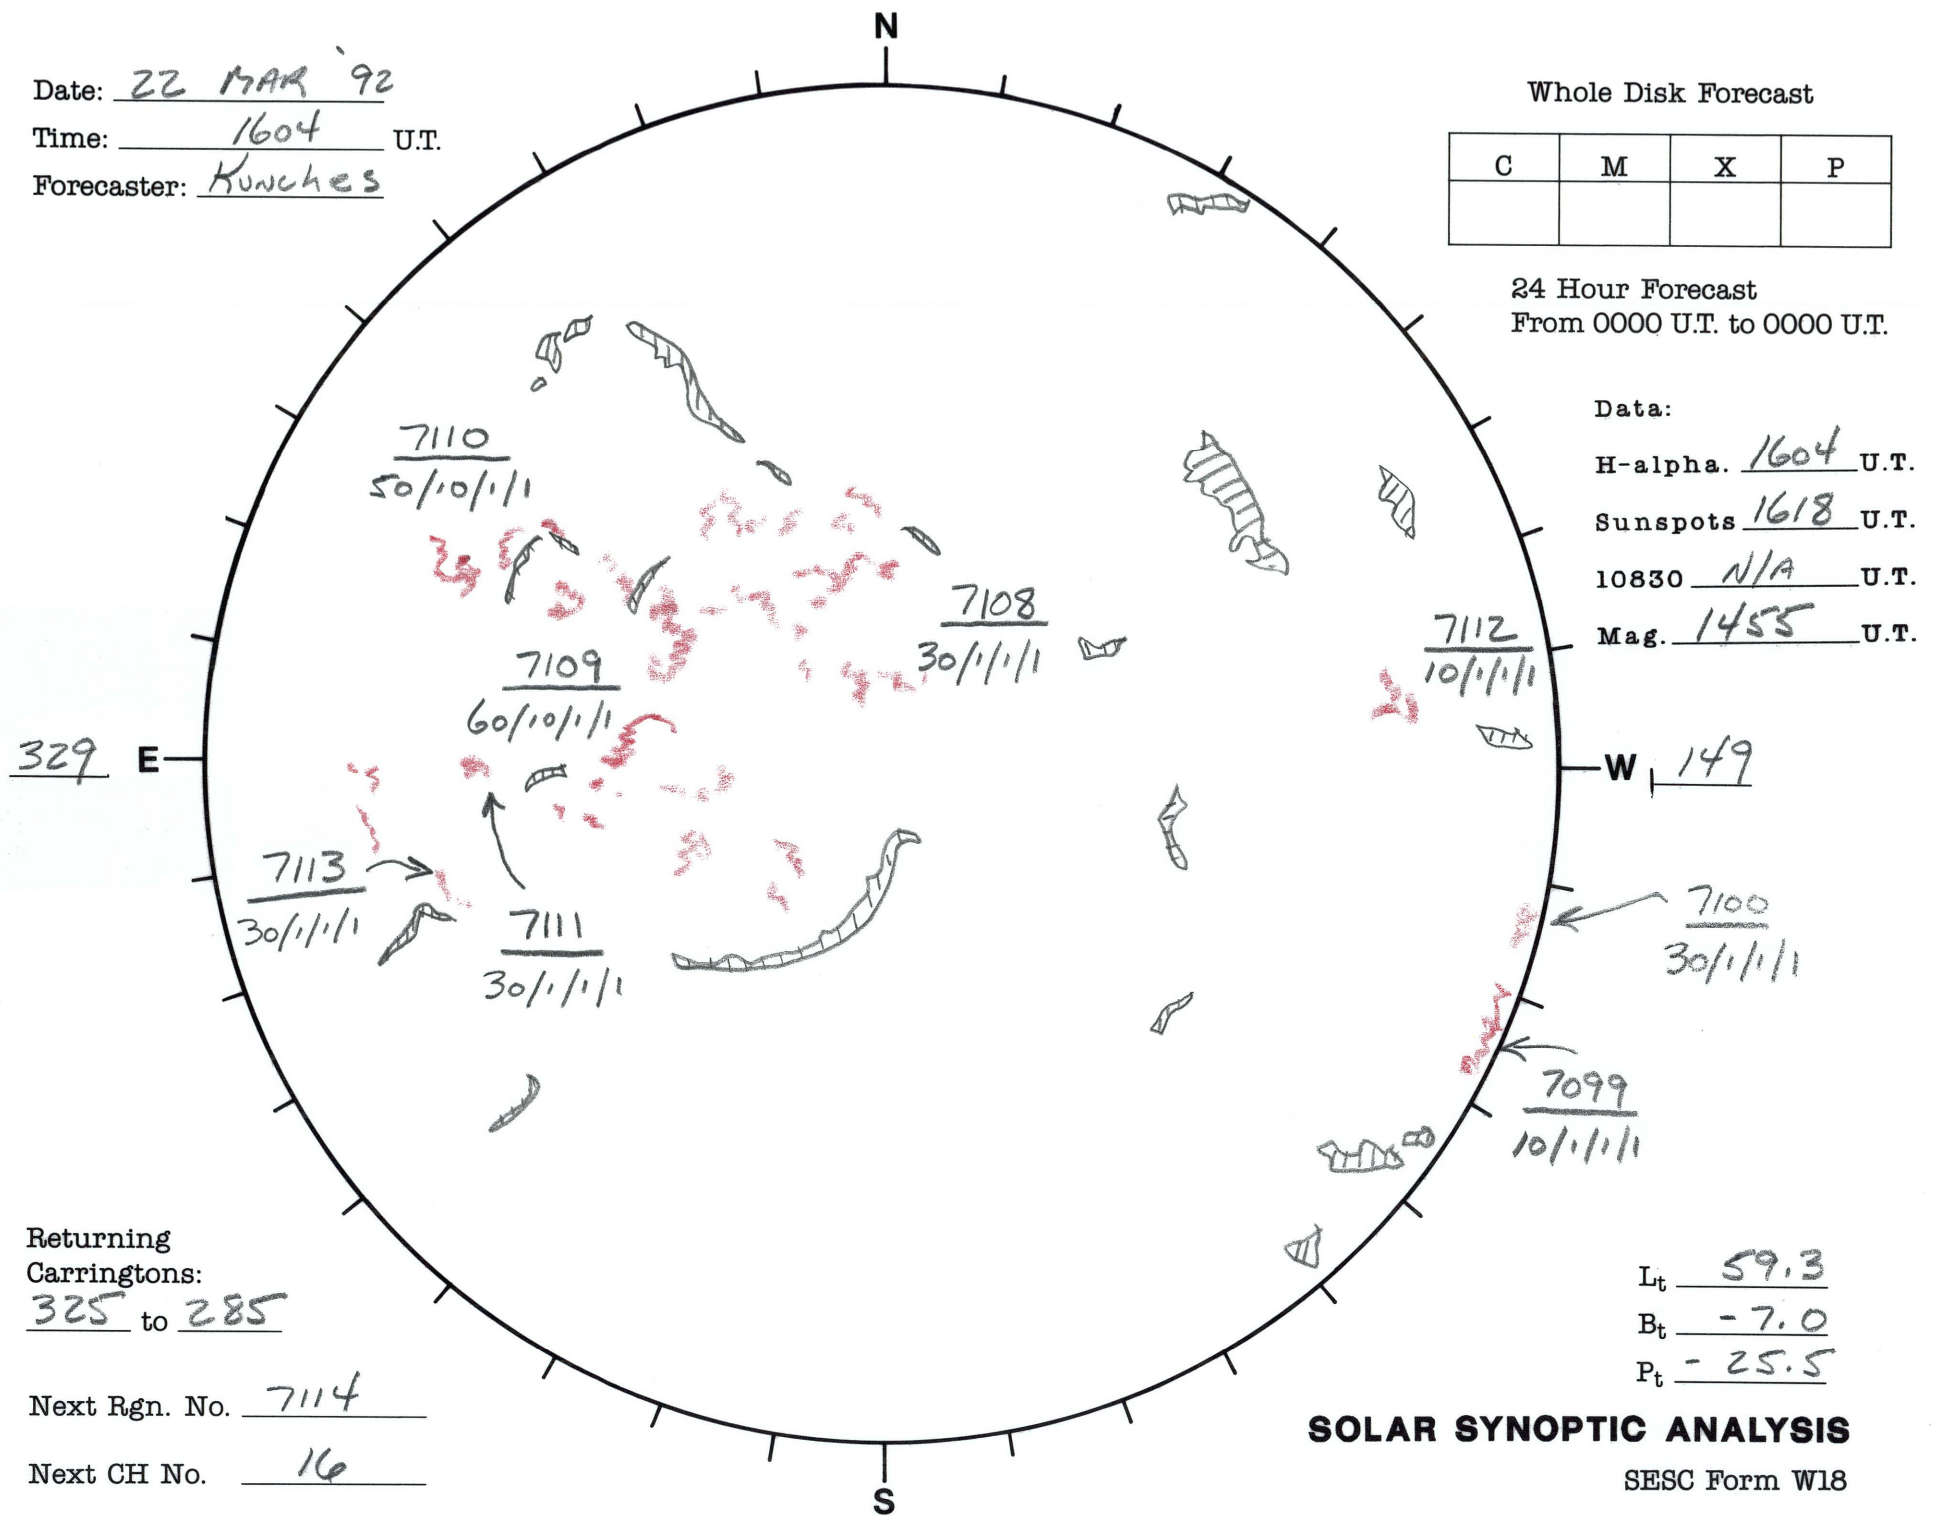

Date: 22 MAR '92
 Time: 1604 U.T.
 Forecaster: Kunches

Whole Disk Forecast

C	M	X	P

24 Hour Forecast
 From 0000 U.T. to 0000 U.T.

Data:
 H-alpha. 1604 U.T.
 Sunspots 1618 U.T.
 10830 N/A U.T.
 Mag. 1455 U.T.

Returning Carringtons:
325 to 285

Next Rgn. No. 7114
 Next CH No. 16

L_t 59.3
 B_t -7.0
 P_t -25.5

SOLAR SYNOPTIC ANALYSIS