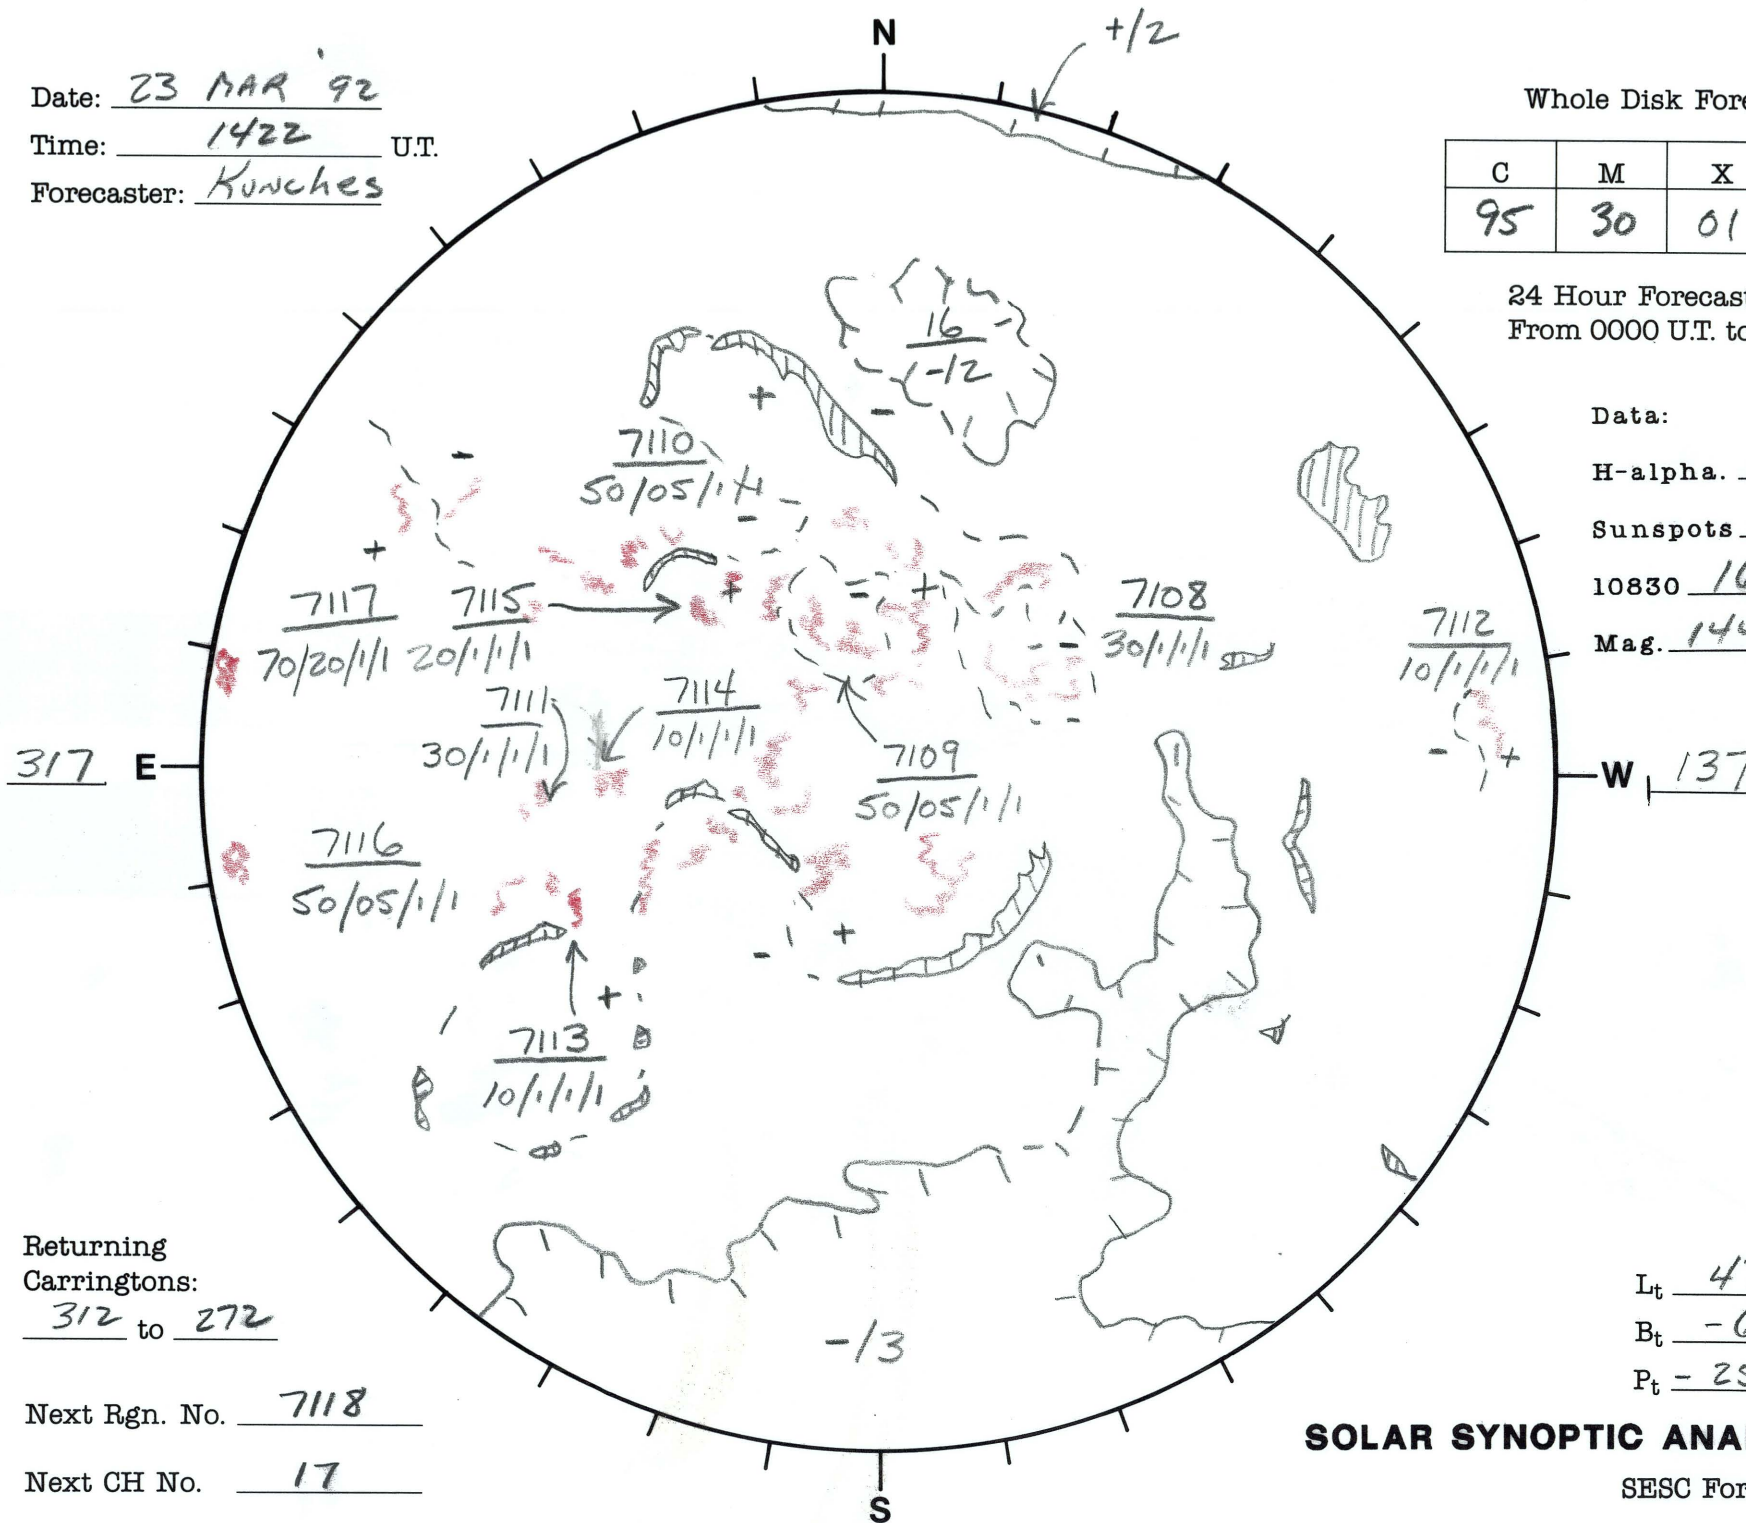

Date: 23 MAR '92
 Time: 1422 U.T.
 Forecaster: Kunches

Whole Disk Forecast

C	M	X	P
95	30	01	01

24 Hour Forecast
 From 0000 U.T. to 0000 U.T.

Data:

H-alpha. 1422 U.T.

Sunspots 1502 U.T.

10830 1610 U.T.

Mag. 1443 U.T.

Returning Carringtons:
312 to 272

Next Rgn. No. 7118

Next CH No. 17

L_t 47.0

B_t -6.9

P_t -25.6

SOLAR SYNOPTIC ANALYSIS