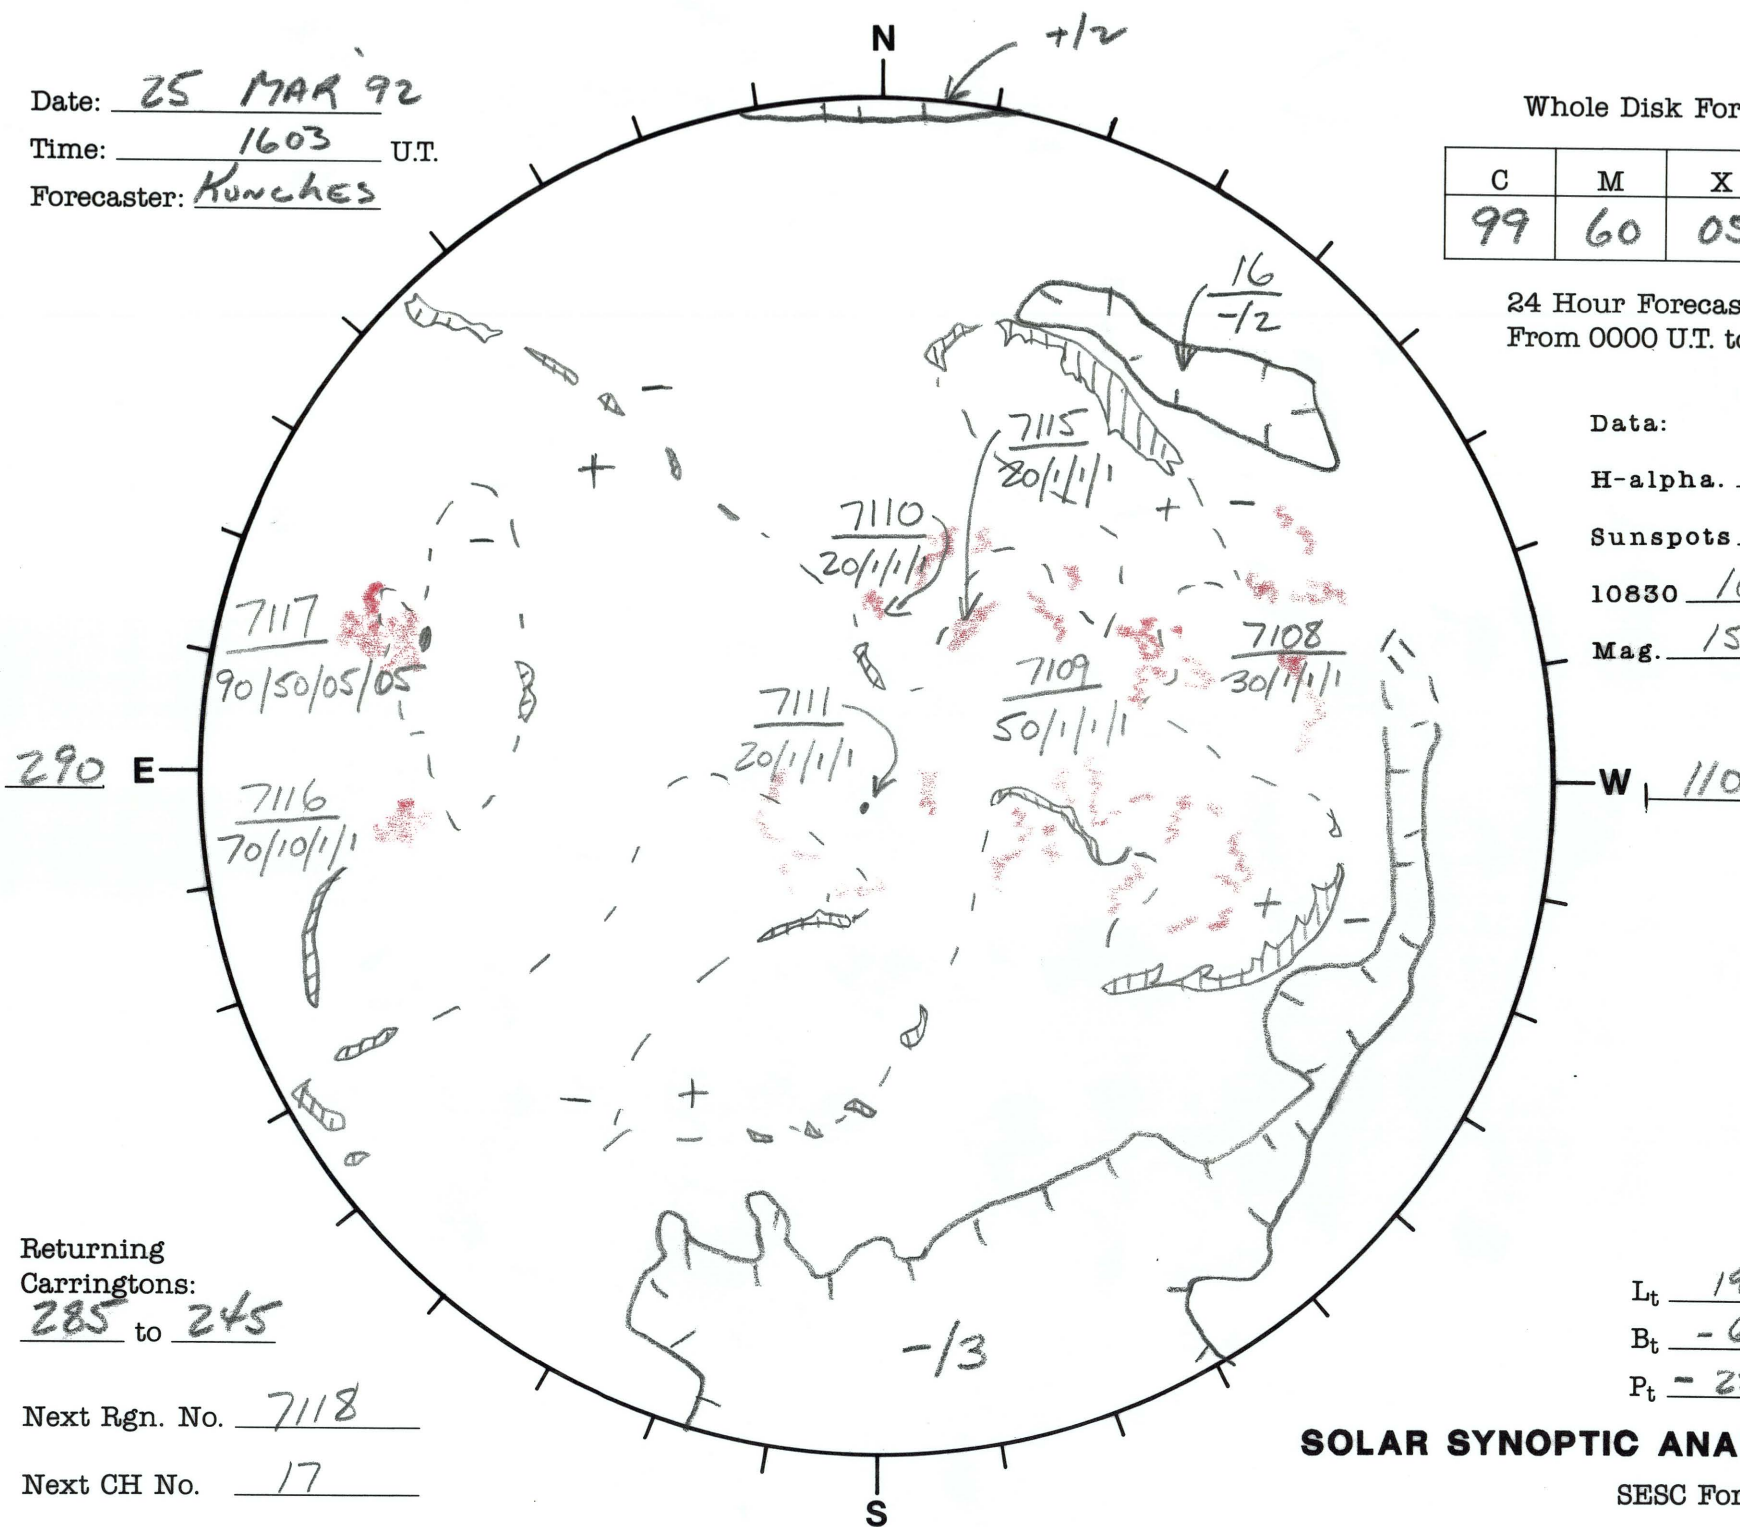

Date: 25 MAR 92  
 Time: 1603 U.T.  
 Forecaster: Kunches

Whole Disk Forecast

C	M	X	P
99	60	05	05

24 Hour Forecast  
 From 0000 U.T. to 0000 U.T.

Data:

H-alpha. 1603 U.T.

Sunspots 1556 U.T.

10830 1659 U.T.

Mag. 1555 U.T.

Returning  
 Carringtons:  
285 to 245

Next Rgn. No. 7118

Next CH No. 17

$L_t$  19.7

$B_t$  -6.9

$P_t$  -25.8

**SOLAR SYNOPTIC ANALYSIS**