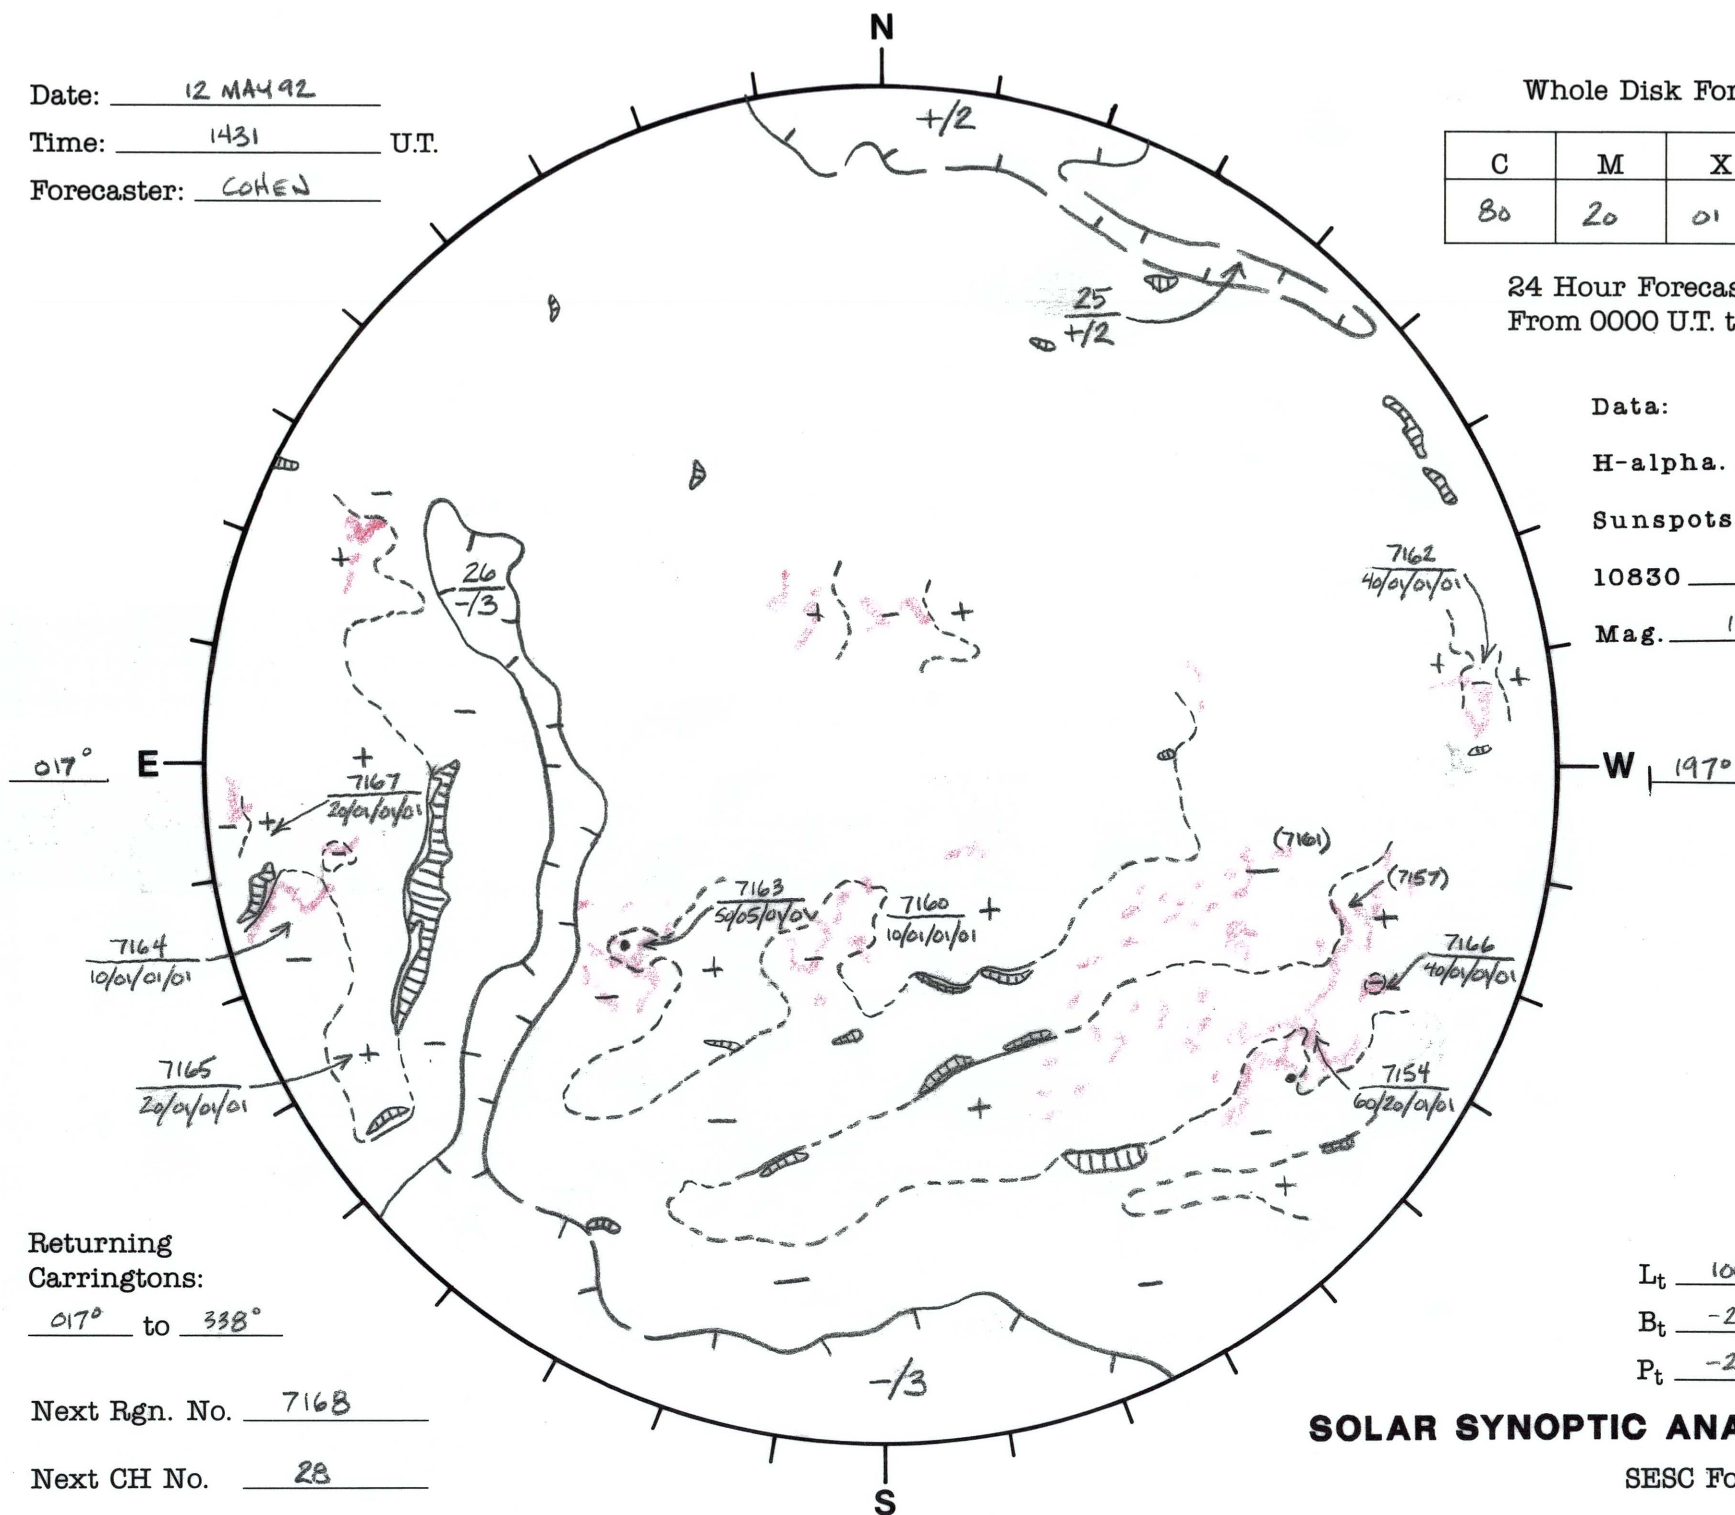

Date: 12 MAY 92
 Time: 1431 U.T.
 Forecaster: COHEN

Whole Disk Forecast

C	M	X	P
80	20	01	01

24 Hour Forecast
 From 0000 U.T. to 0000 U.T.

Data:

H-alpha. 1431 U.T.

Sunspots NA U.T.

10830 1408 U.T.

Mag. 1524 U.T.

Returning
 Carringtons:
017° to 338°

Next Rgn. No. 7168

Next CH No. 28

L_t 106.6°
 B_t -2.9°
 P_t -21.6°

SOLAR SYNOPTIC ANALYSIS

SESC Form W18