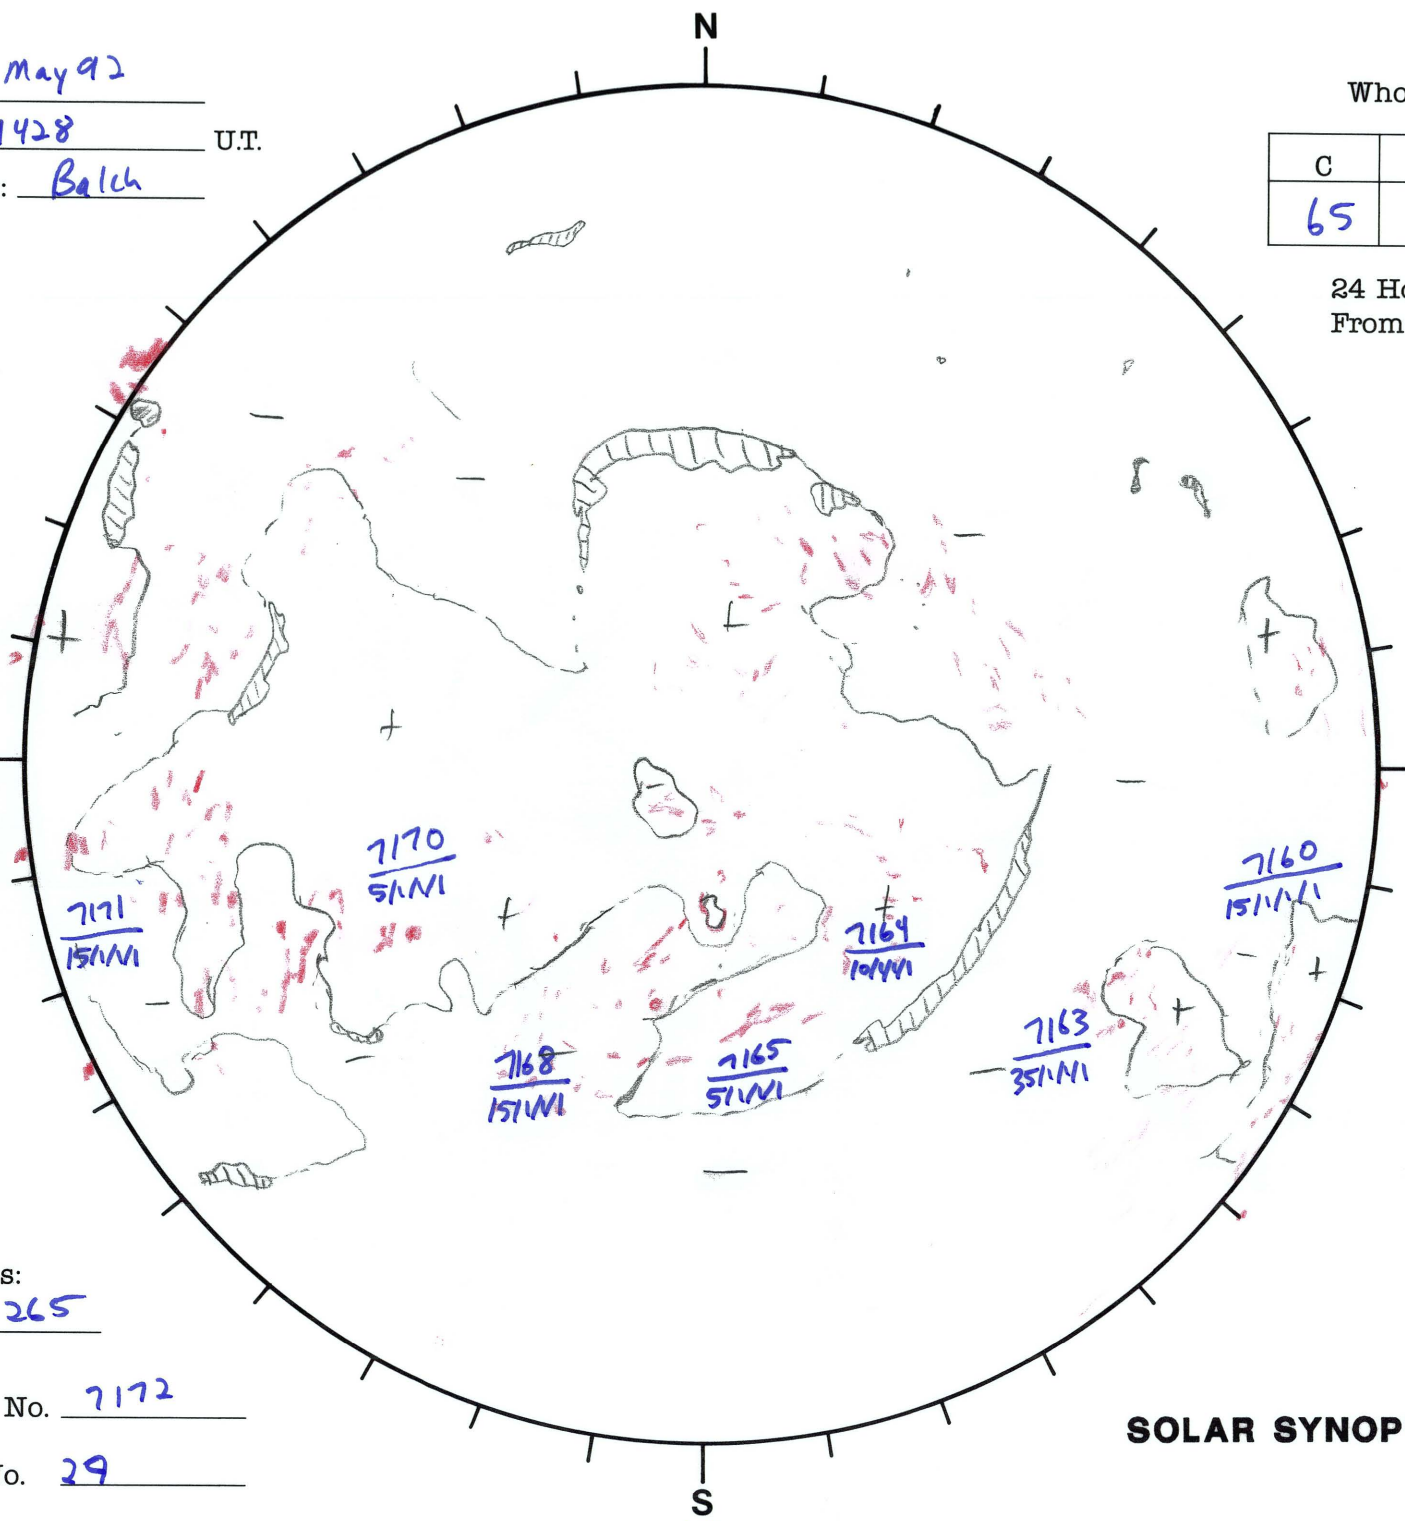

Date: 17 May 92
 Time: 1428 U.T.
 Forecaster: Balch

Whole Disk Forecast

C	M	X	P
65	1	1	1

24 Hour Forecast
 From 0000 U.T. to 0000 U.T.

Data:
 H-alpha. 1728 U.T.
 Sunspots 1414 U.T.
 10830 _____ U.T.
 Mag. 1430 U.T.

311 E 131 W

Returning Carringtons:
305 to 265

Next Rgn. No. 7172
 Next CH No. 29

L_t 40.5
 B_t -2.3
 P_t -20.2

SOLAR SYNOPTIC ANALYSIS