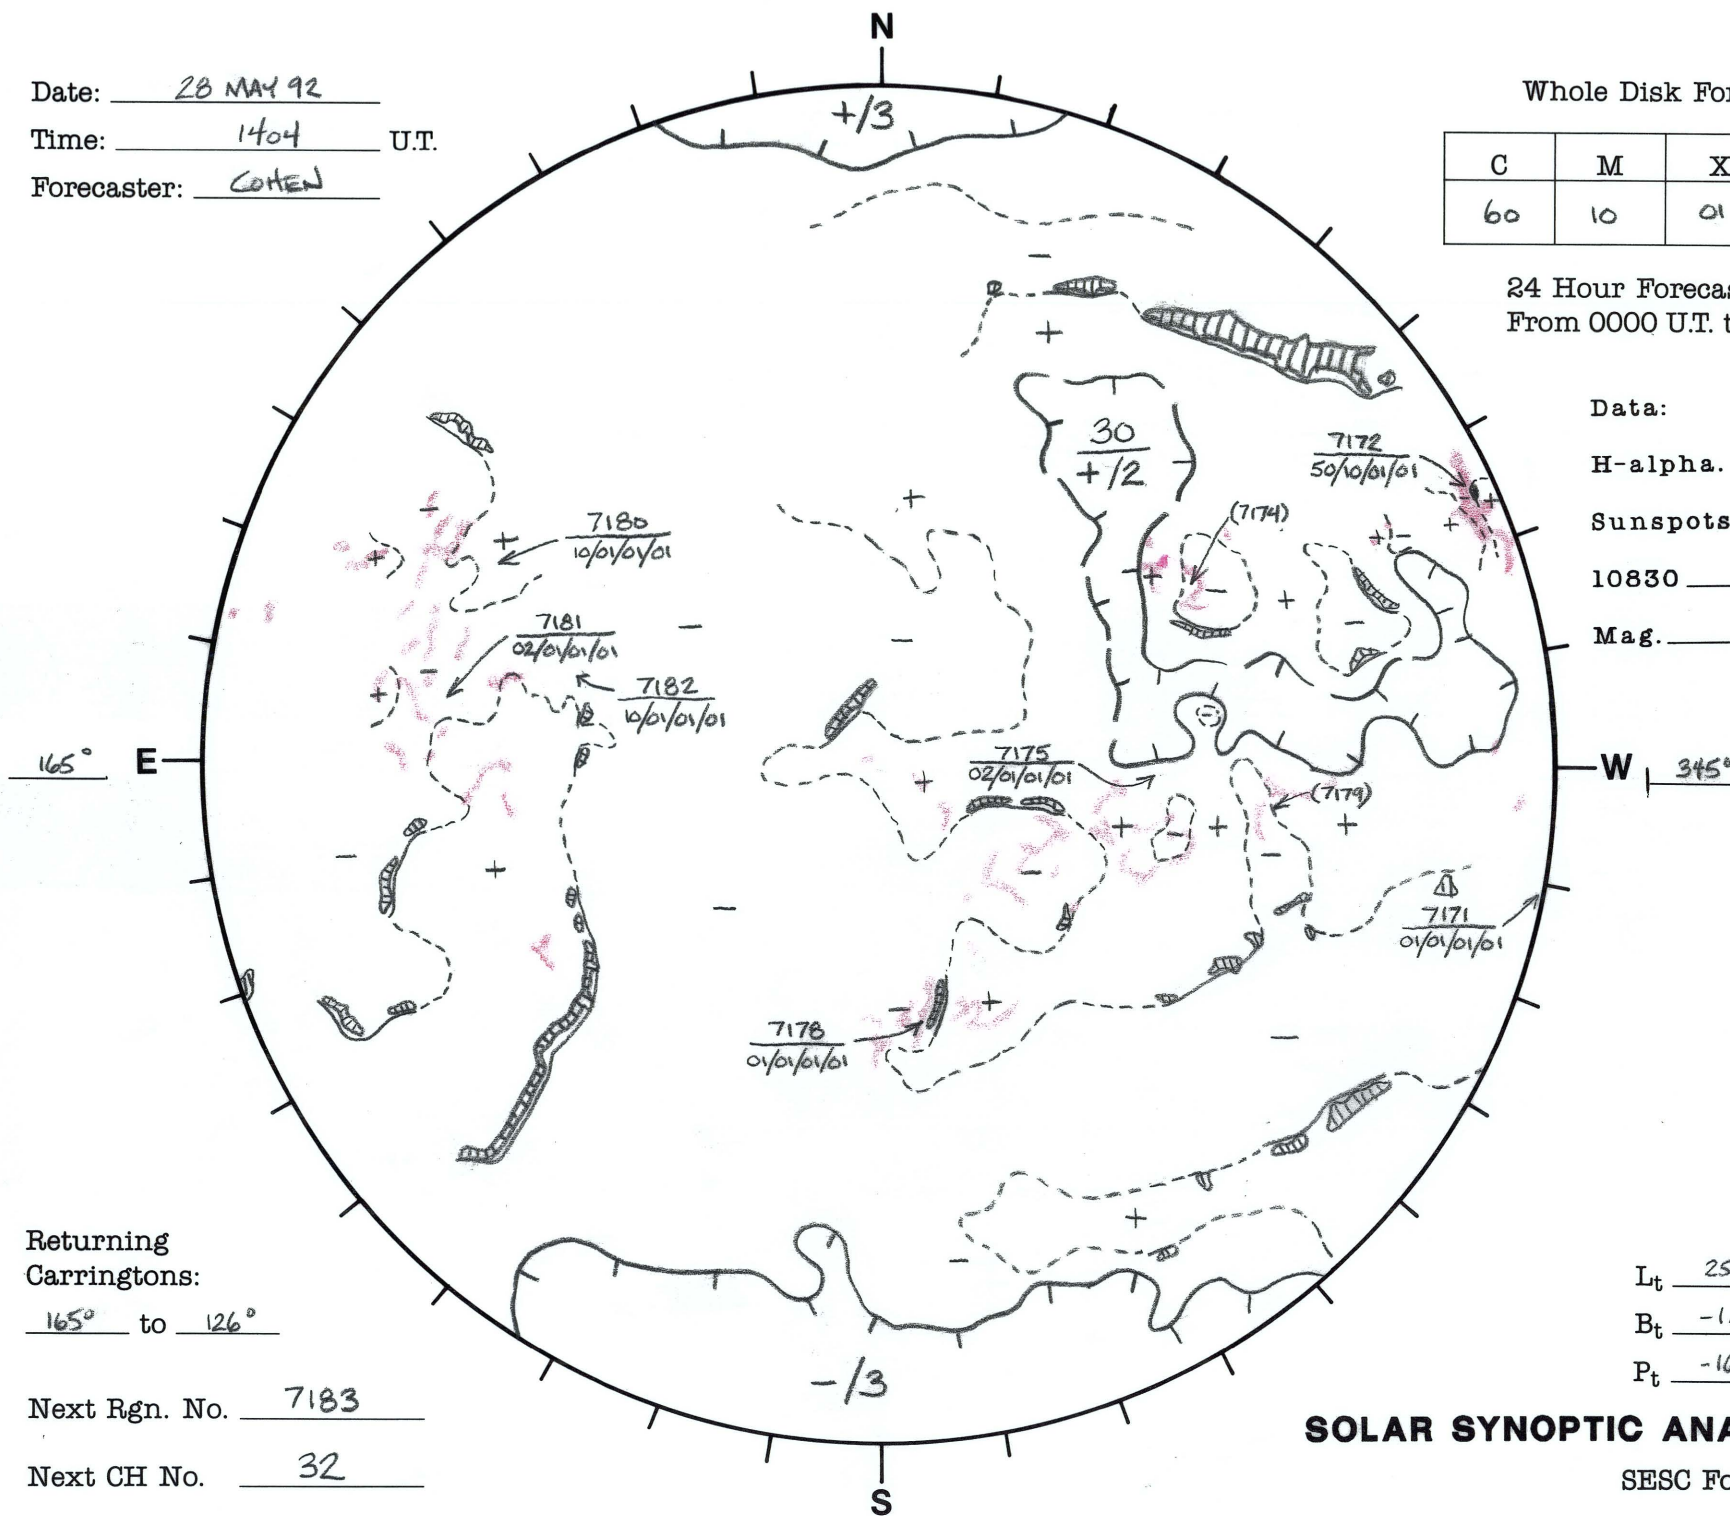

Date: 28 MAY 92
 Time: 1404 U.T.
 Forecaster: COHEN

Whole Disk Forecast

C	M	X	P
60	10	01	01

24 Hour Forecast
 From 0000 U.T. to 0000 U.T.

Data:

H-alpha. 1404 U.T.

Sunspots NA U.T.

10830 1406 U.T.

Mag. 1506 U.T.

Returning Carringtons:
165° to 126°

Next Rgn. No. 7183

Next CH No. 32

L_t 255.2°

B_t -1.0°

P_t -16.6°

SOLAR SYNOPTIC ANALYSIS