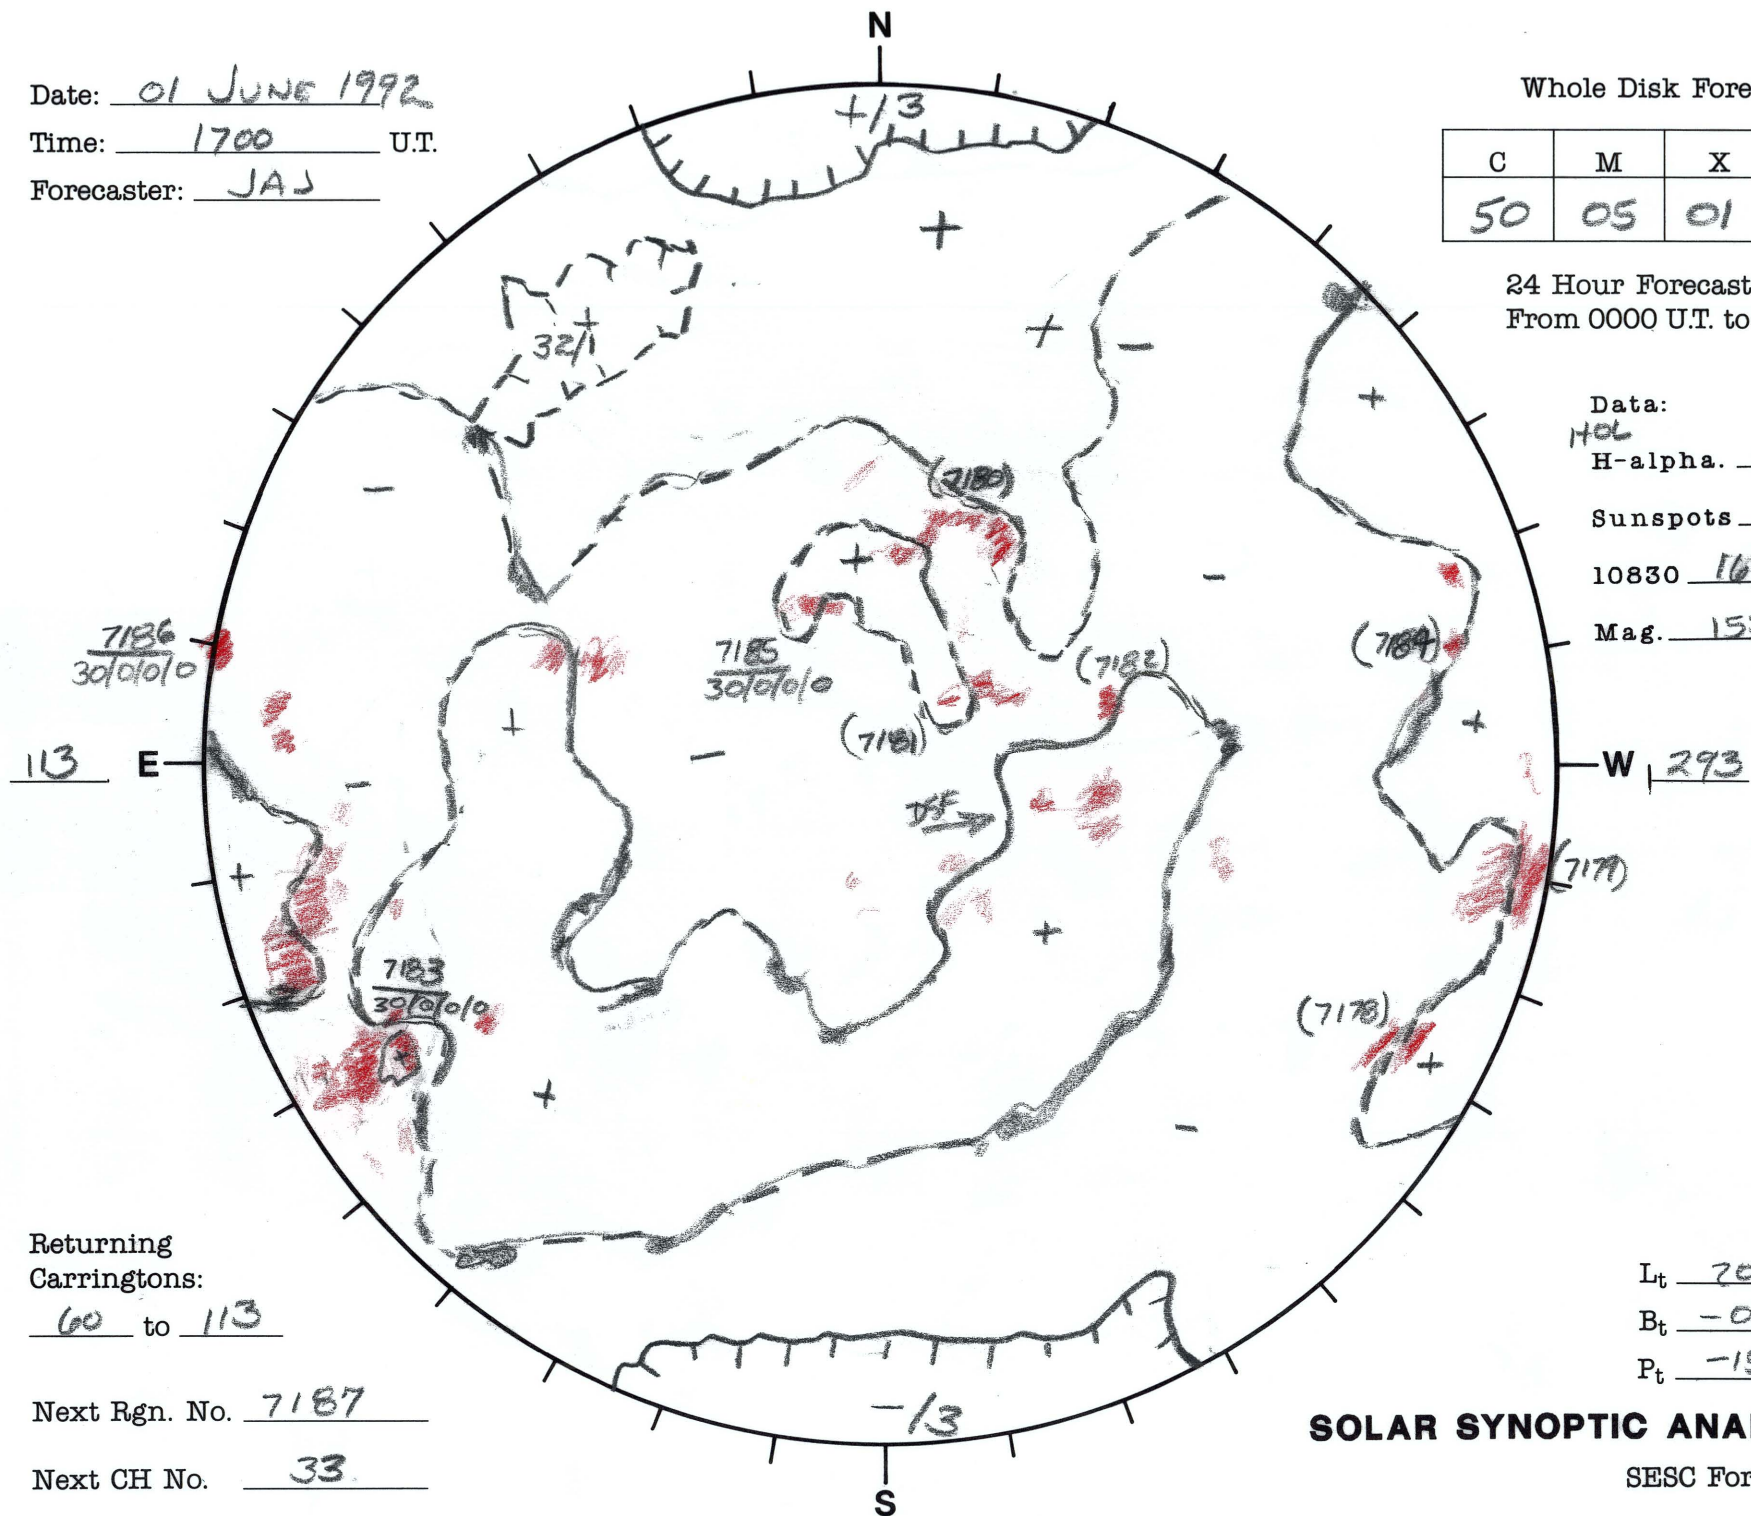

Date: 01 JUNE 1992
 Time: 1700 U.T.
 Forecaster: JAJ

Whole Disk Forecast

C	M	X	P
50	05	01	01

24 Hour Forecast
 From 0000 U.T. to 0000 U.T.

Data:
 H-alpha. 1322 U.T.
 Sunspots — U.T.
 10830 1600 U.T.
 Mag. 1539 U.T.

Returning Carringtons:
60 to 113

Next Rgn. No. 7187
 Next CH No. 33

L_t 202.7
 B_t -0.6
 P_t -15.2