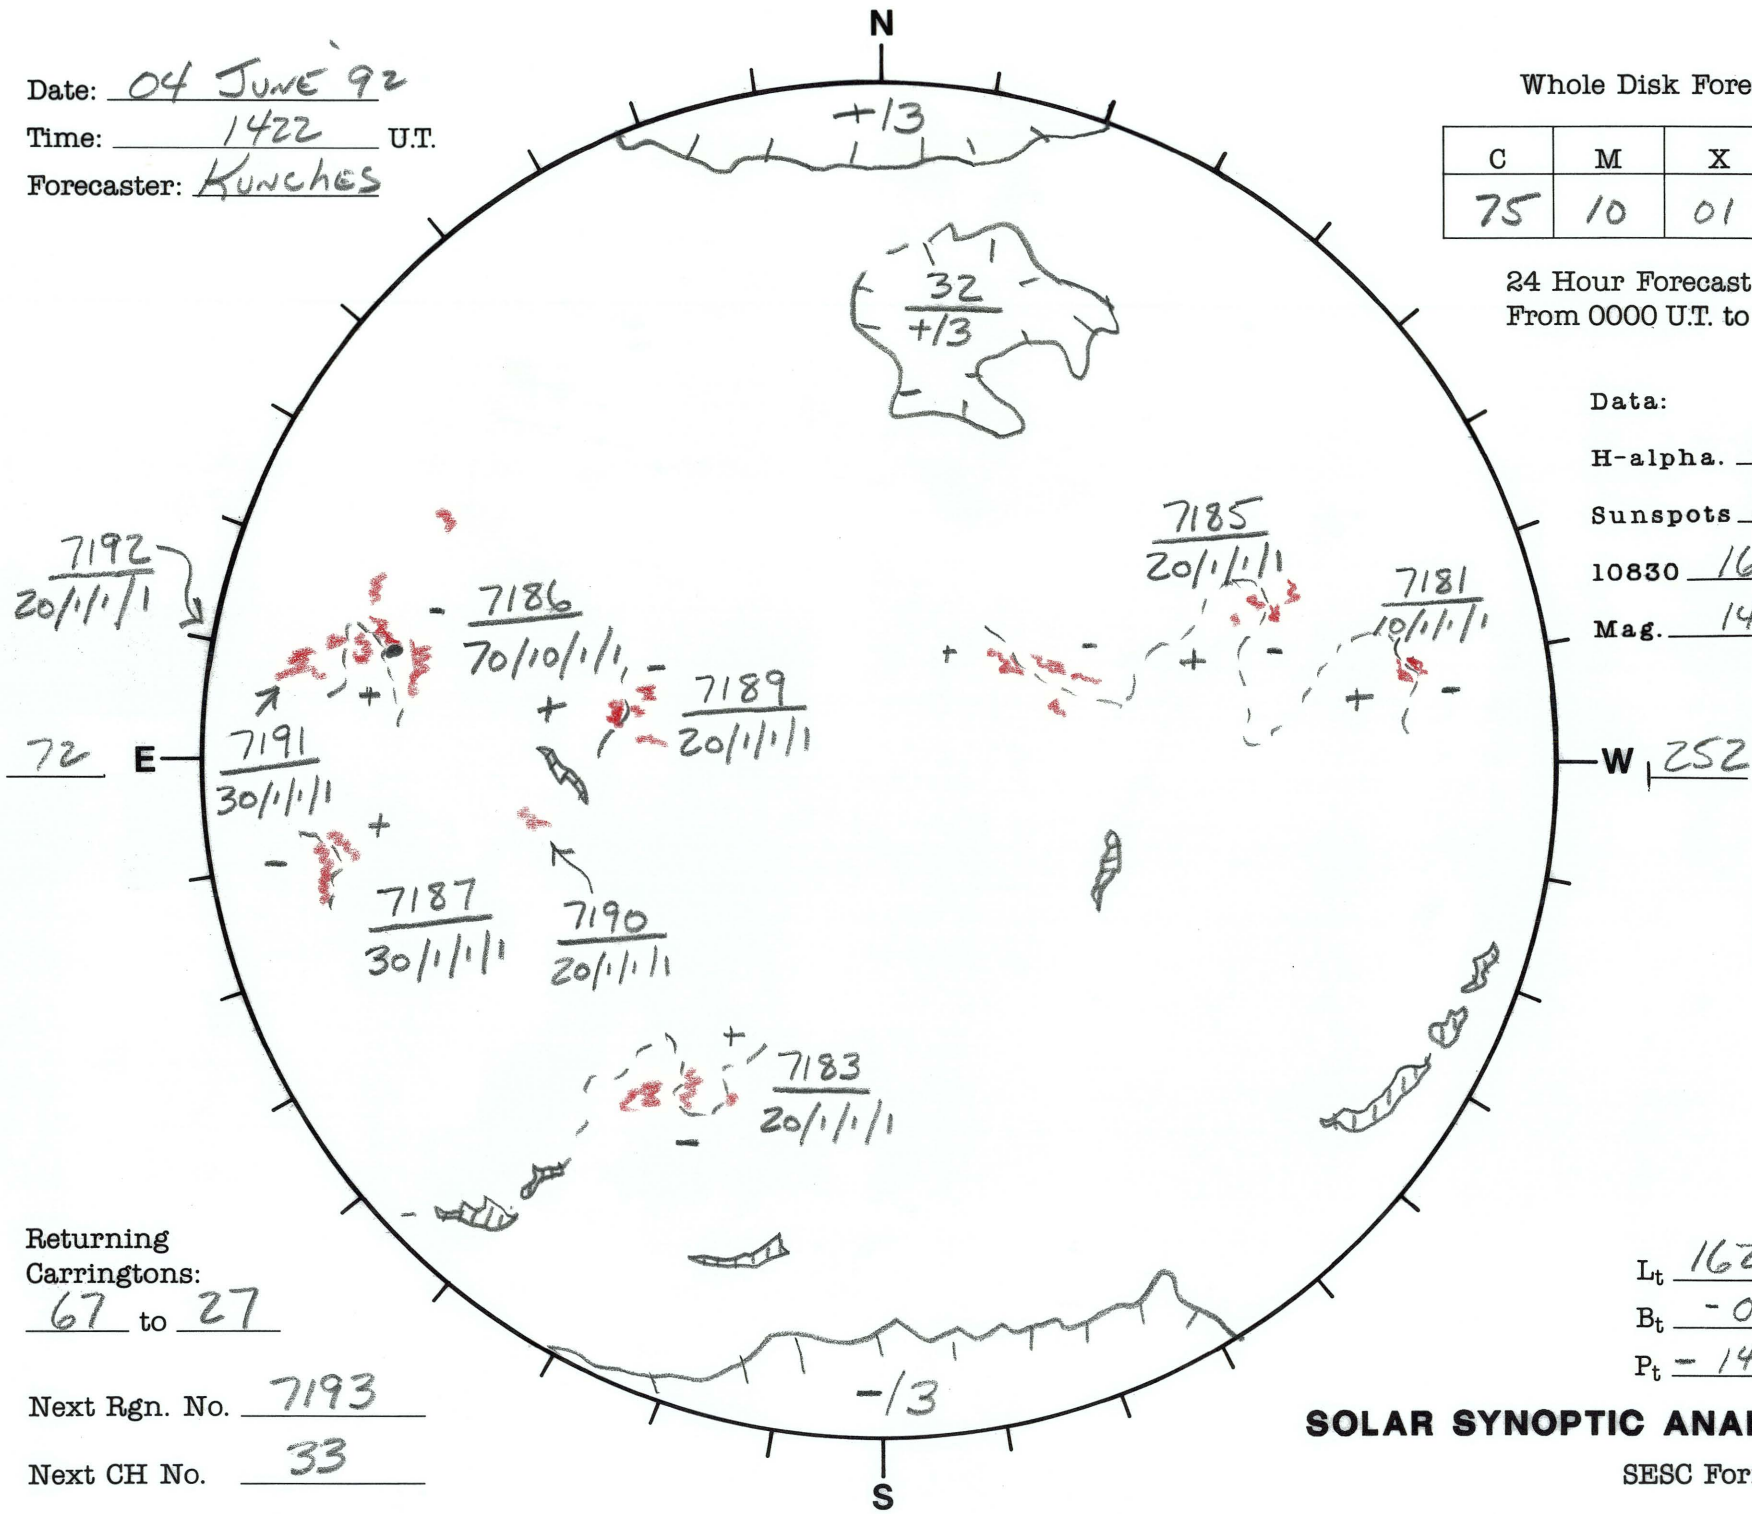

Date: 04 June '92
 Time: 1422 U.T.
 Forecaster: Kunches

Whole Disk Forecast

C	M	X	P
75	10	01	01

24 Hour Forecast
 From 0000 U.T. to 0000 U.T.

Data:
 H-alpha. 1422 U.T.
 Sunspots 1341 U.T.
 10830 1645 U.T.
 Mag. 1424 U.T.

Returning Carringtons: 67 to 27

Next Rgn. No. 7193
 Next CH No. 33

L_t 162.4
 B_t -0.2
 P_t -14.0

SOLAR SYNOPTIC ANALYSIS