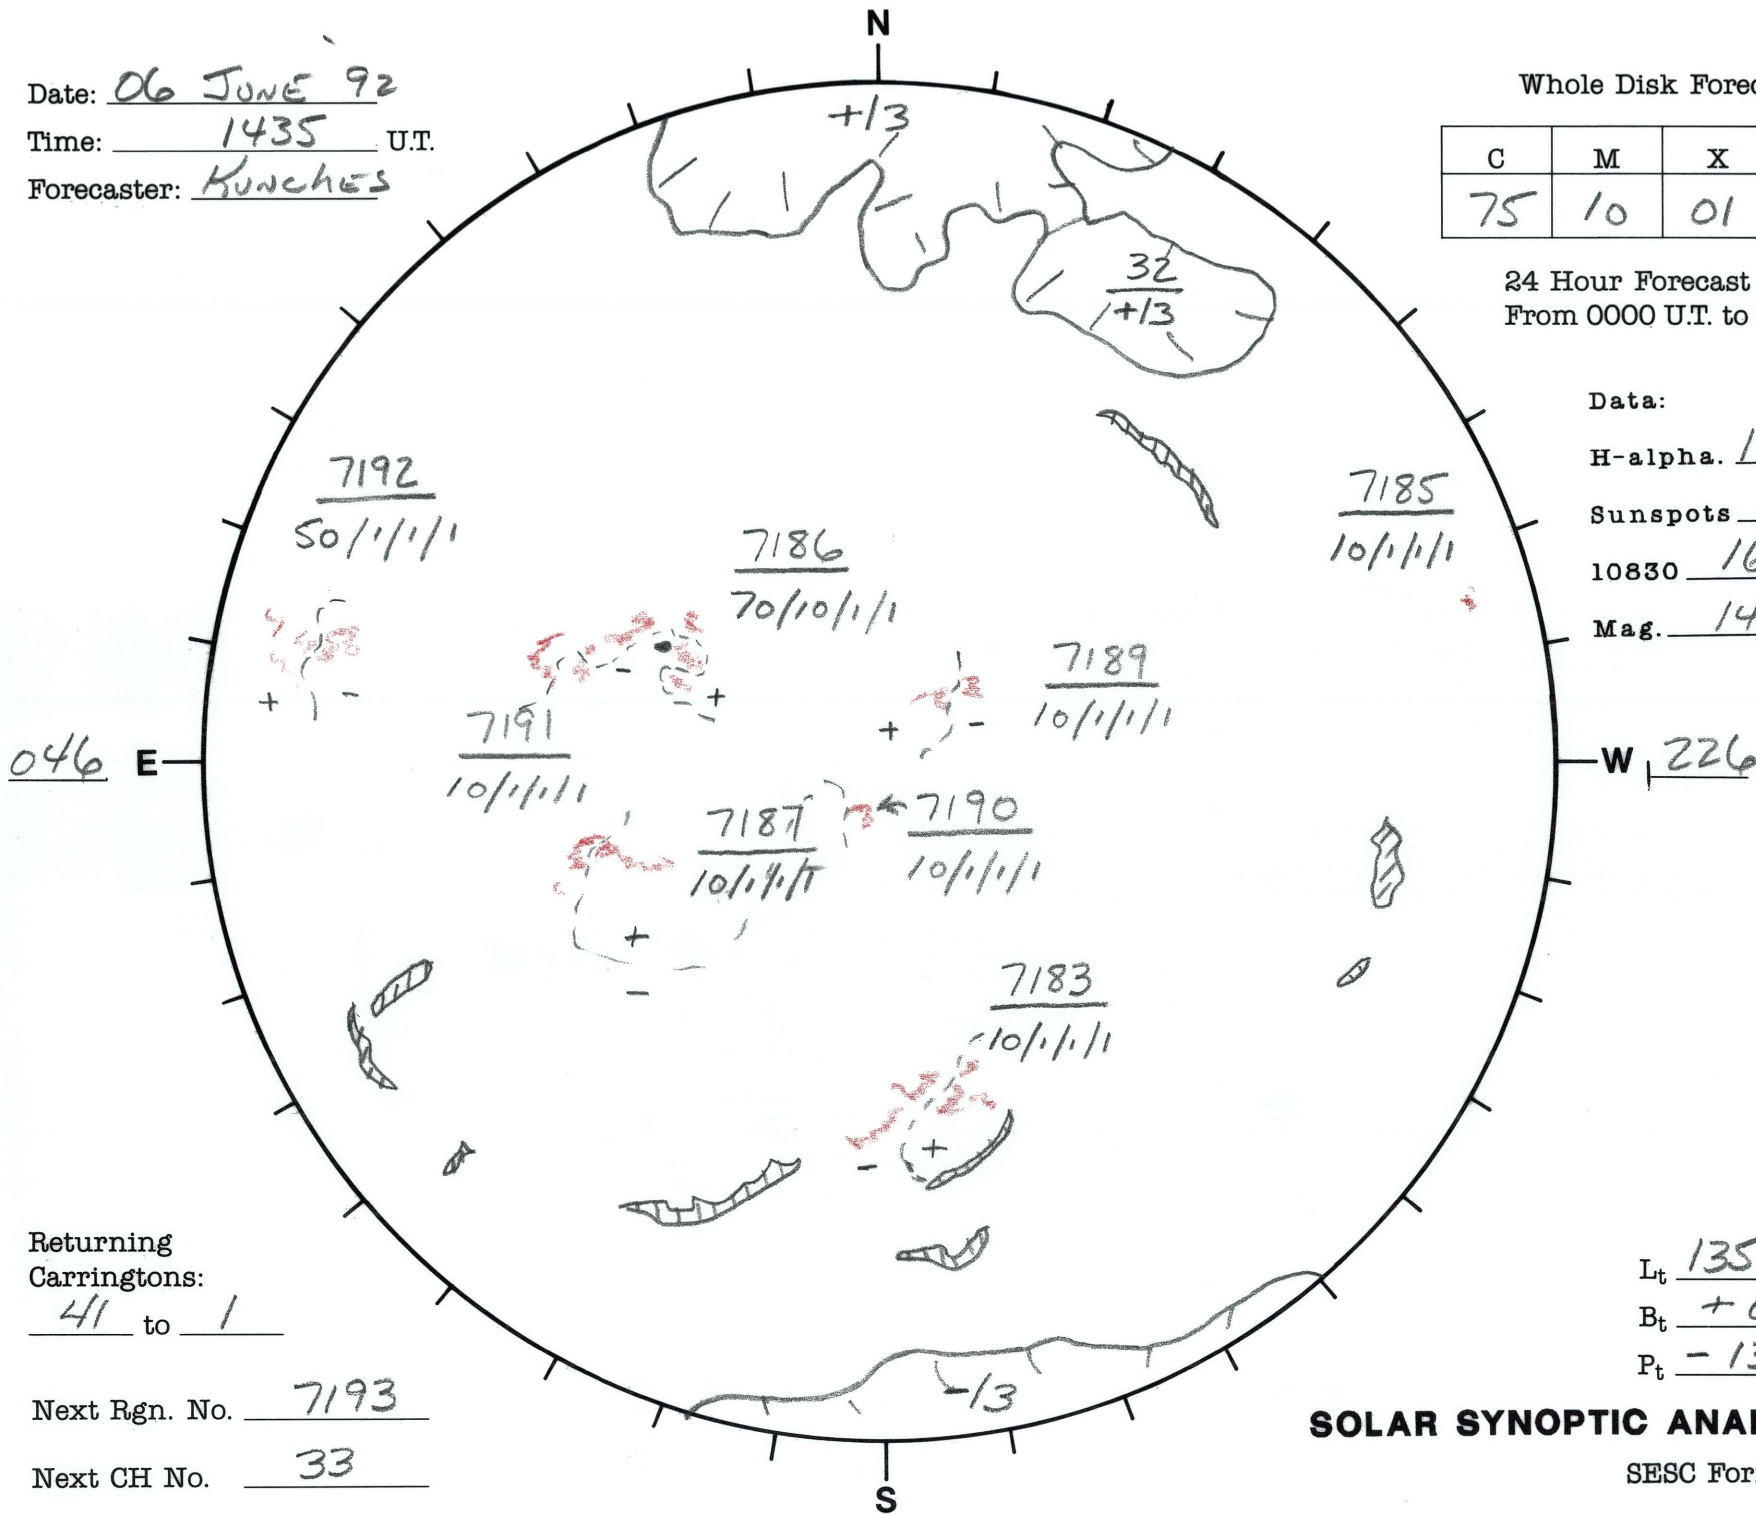

Date: 06 JUNE 92  
 Time: 1435 U.T.  
 Forecaster: Kunches

Whole Disk Forecast

C	M	X	P
75	10	01	01

24 Hour Forecast  
 From 0000 U.T. to 0000 U.T.

Data:  
 H-alpha. 1435 U.T.  
 Sunspots NA U.T.  
 10830 1628 U.T.  
 Mag. 1422 U.T.

Returning Carringtons:  
41 to 1

Next Rgn. No. 7193

Next CH No. 33

$L_t$  135.8  
 $B_t$  +0.1  
 $P_t$  -13.2

**SOLAR SYNOPTIC ANALYSIS**

SESC Form W18