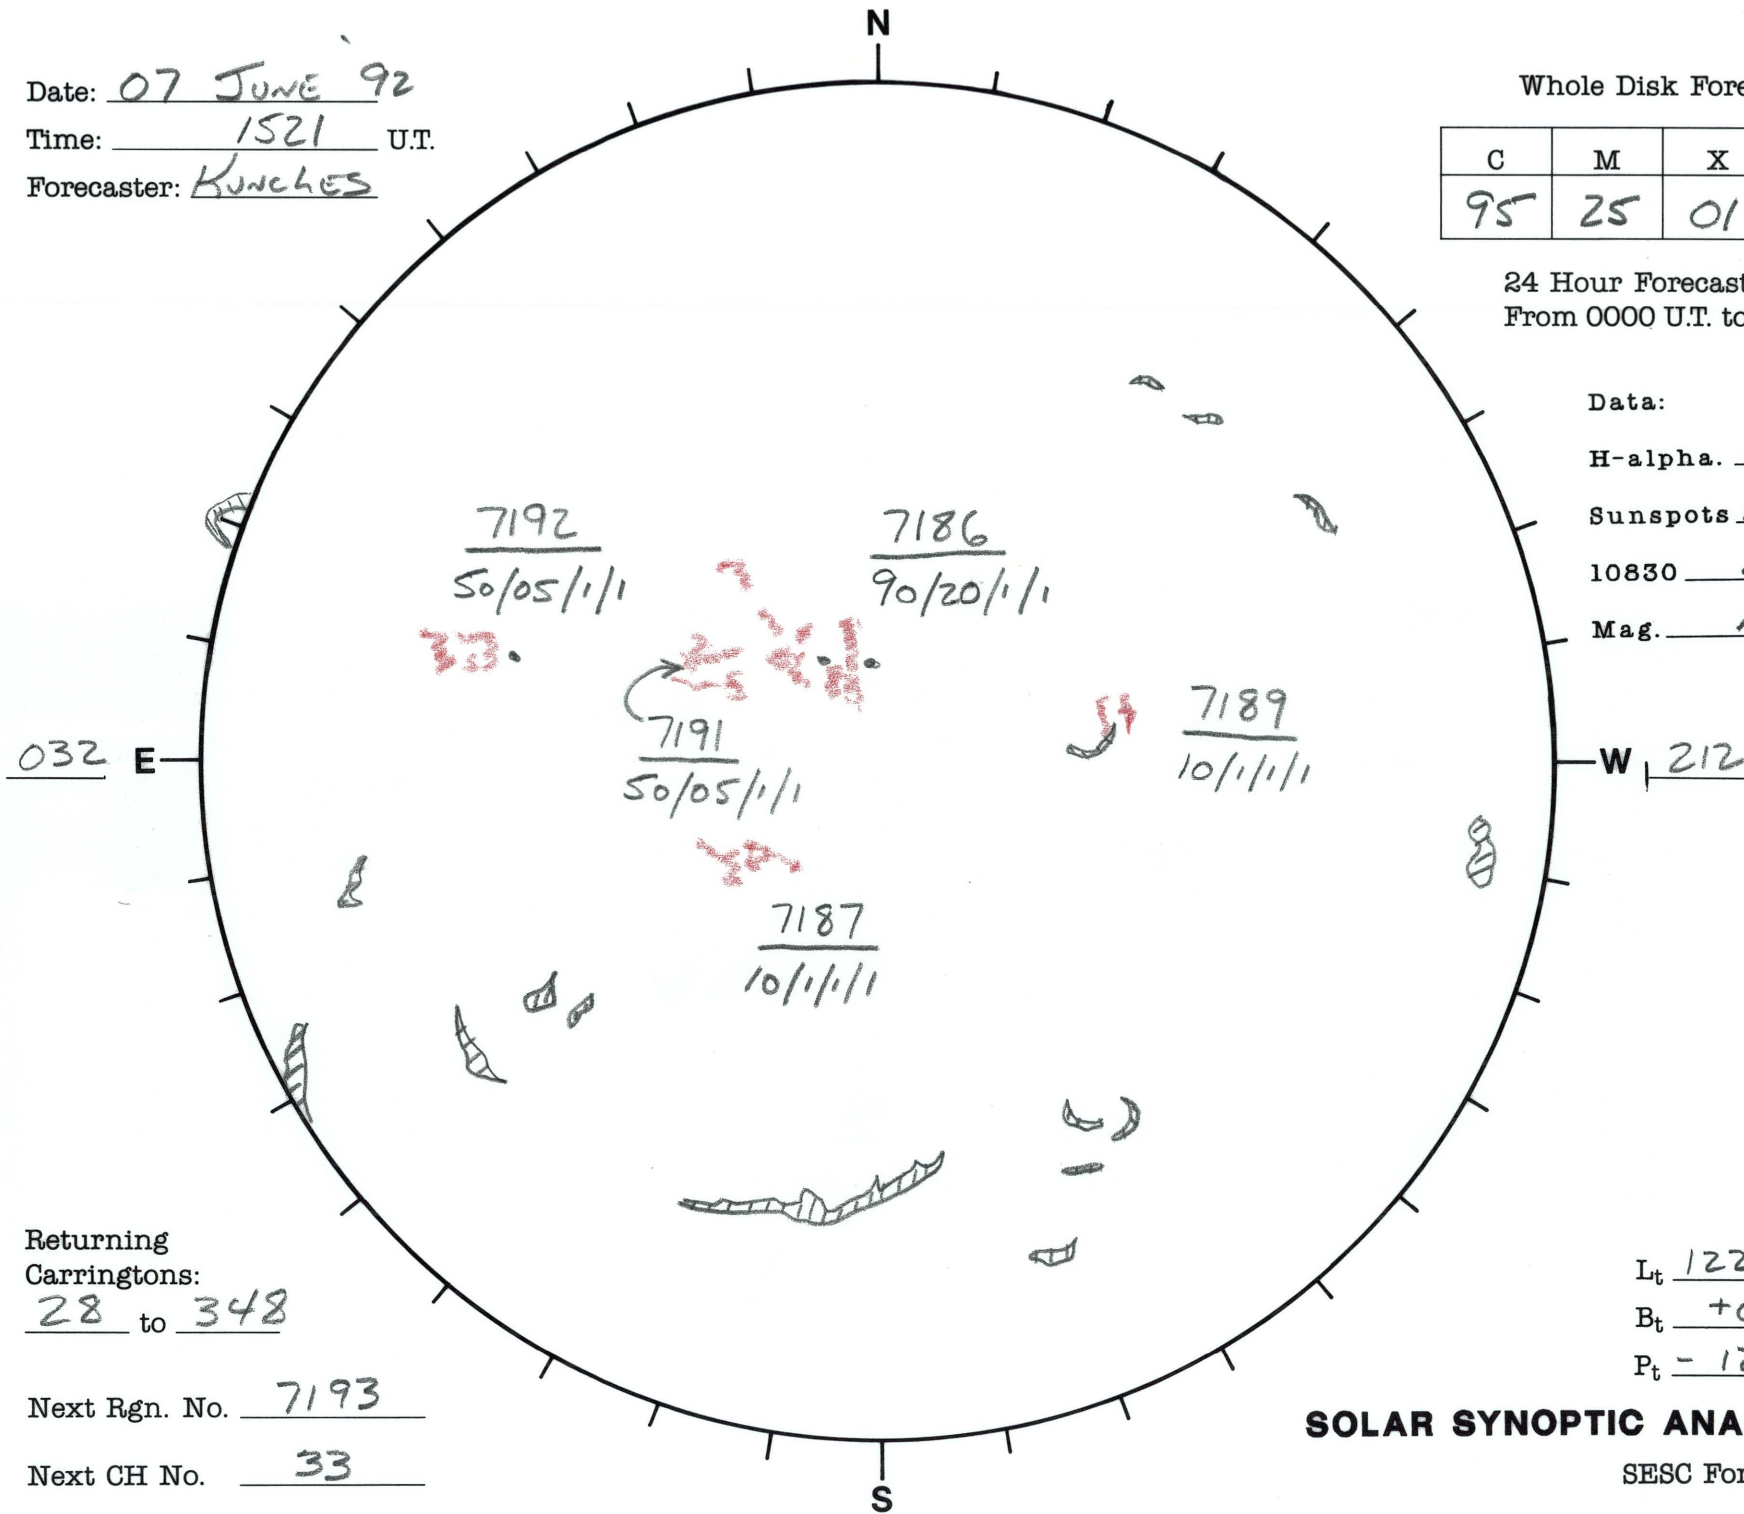

Date: 07 JUNE '92
 Time: 1521 U.T.
 Forecaster: KUNCHES

Whole Disk Forecast

C	M	X	P
95	25	01	01

24 Hour Forecast
 From 0000 U.T. to 0000 U.T.

Data:
 H-alpha. 1521 U.T.
 Sunspots 1456 U.T.
 10830 NA U.T.
 Mag. NA U.T.

Returning Carringtons: 28 to 348

Next Rgn. No. 7193

Next CH No. 33

L_t 122.2
 B_t +0.2
 P_t -12.8

SOLAR SYNOPTIC ANALYSIS