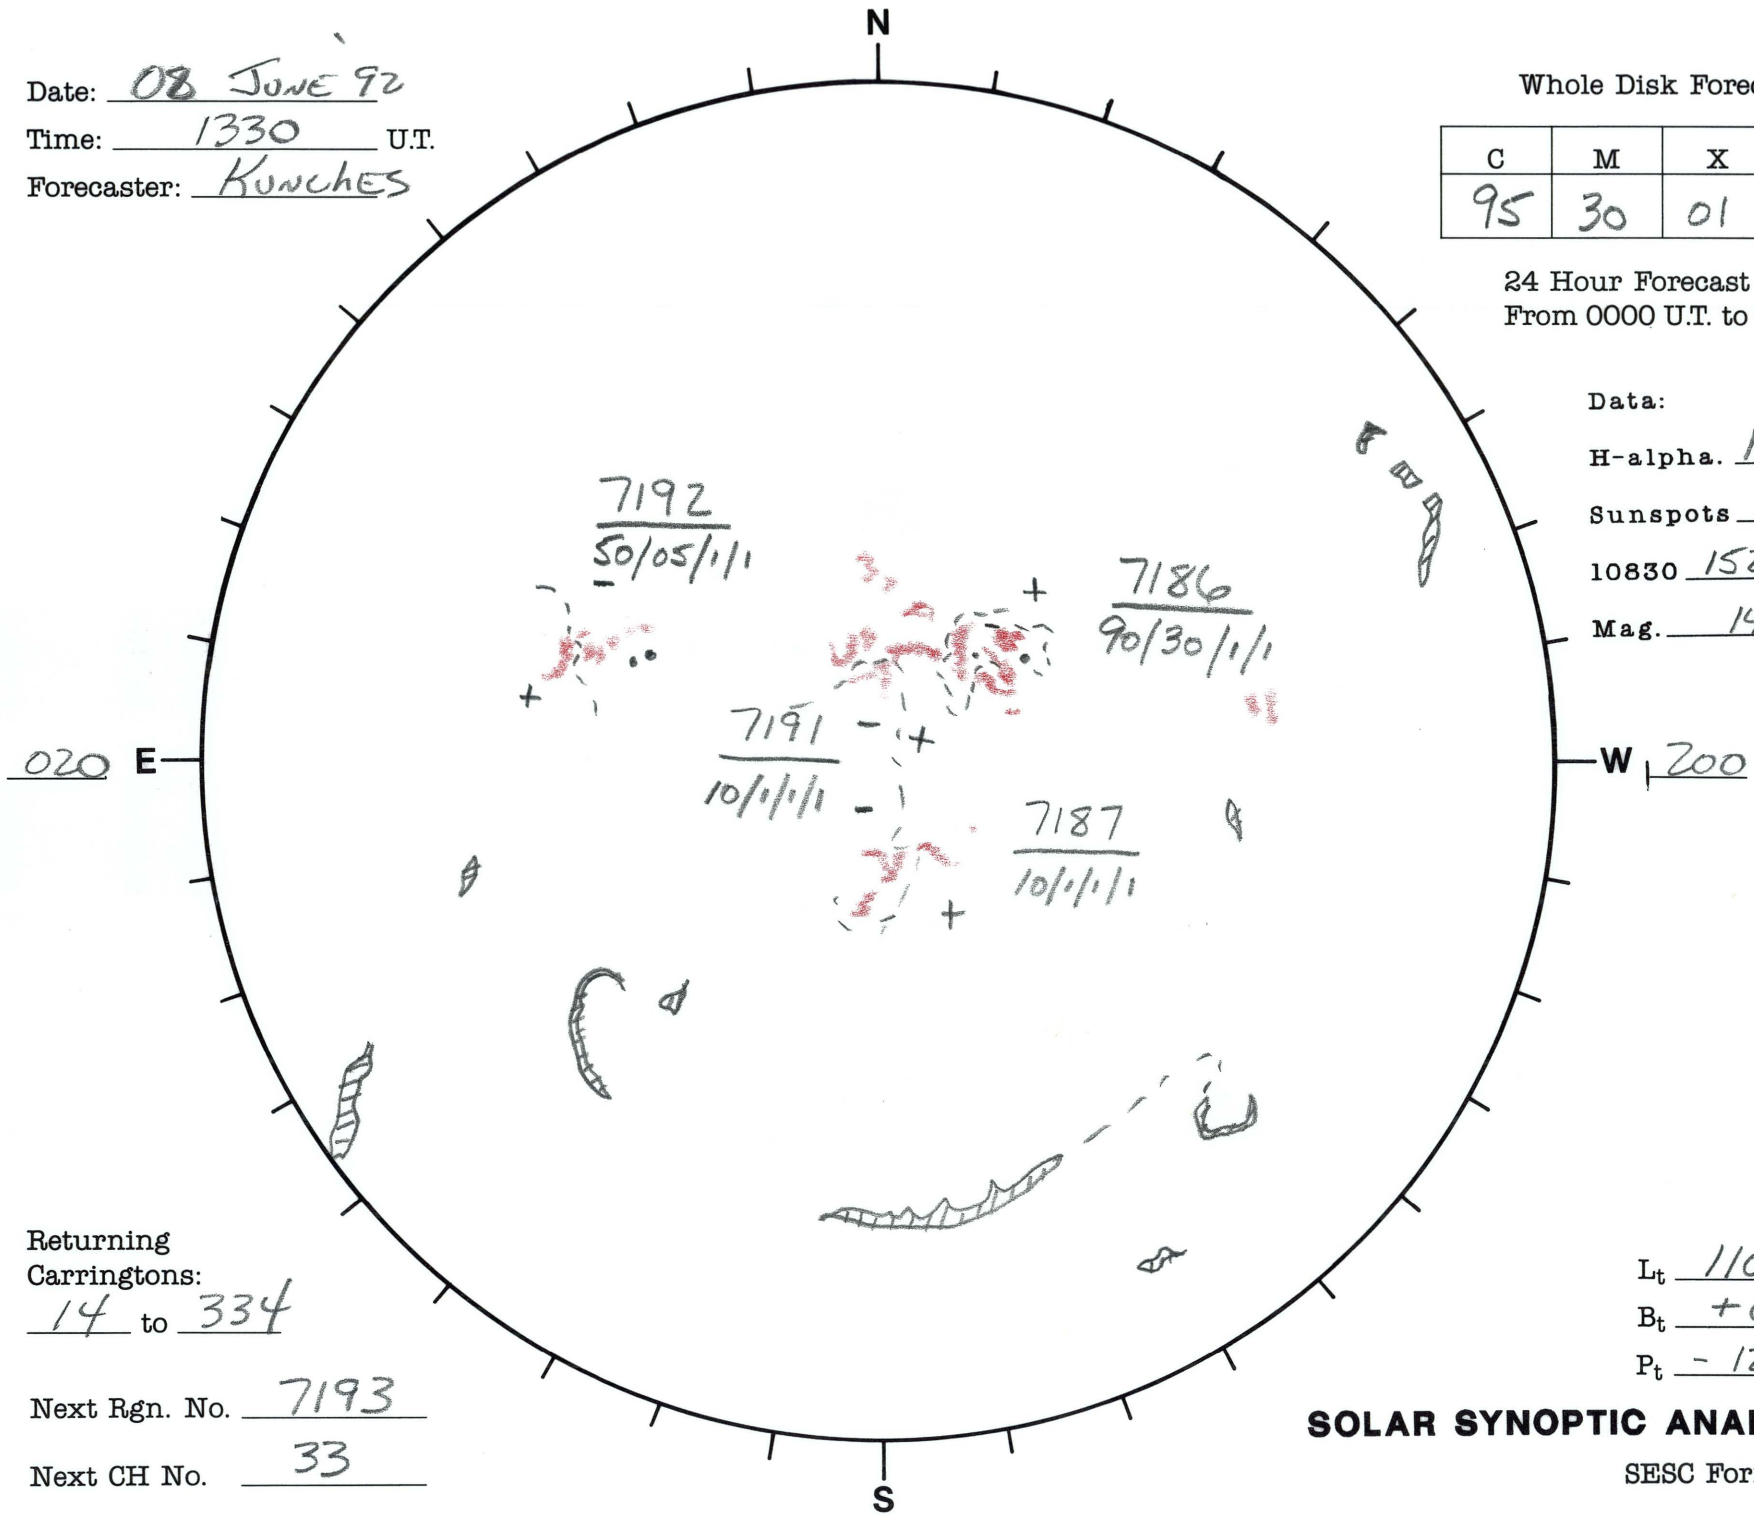

Date: 08 JUNE 92  
 Time: 1330 U.T.  
 Forecaster: KUNCHES

Whole Disk Forecast

C	M	X	P
95	30	01	01

24 Hour Forecast  
 From 0000 U.T. to 0000 U.T.

Data:  
 H-alpha. 1330 U.T.  
 Sunspots 1340 U.T.  
 10830 1522 U.T.  
 Mag. 1410 U.T.

Returning Carringtons: 14 to 334

Next Rgn. No. 7193  
 Next CH No. 33

L<sub>t</sub> 110.0  
 B<sub>t</sub> +0.3  
 P<sub>t</sub> -12.4

**SOLAR SYNOPTIC ANALYSIS**