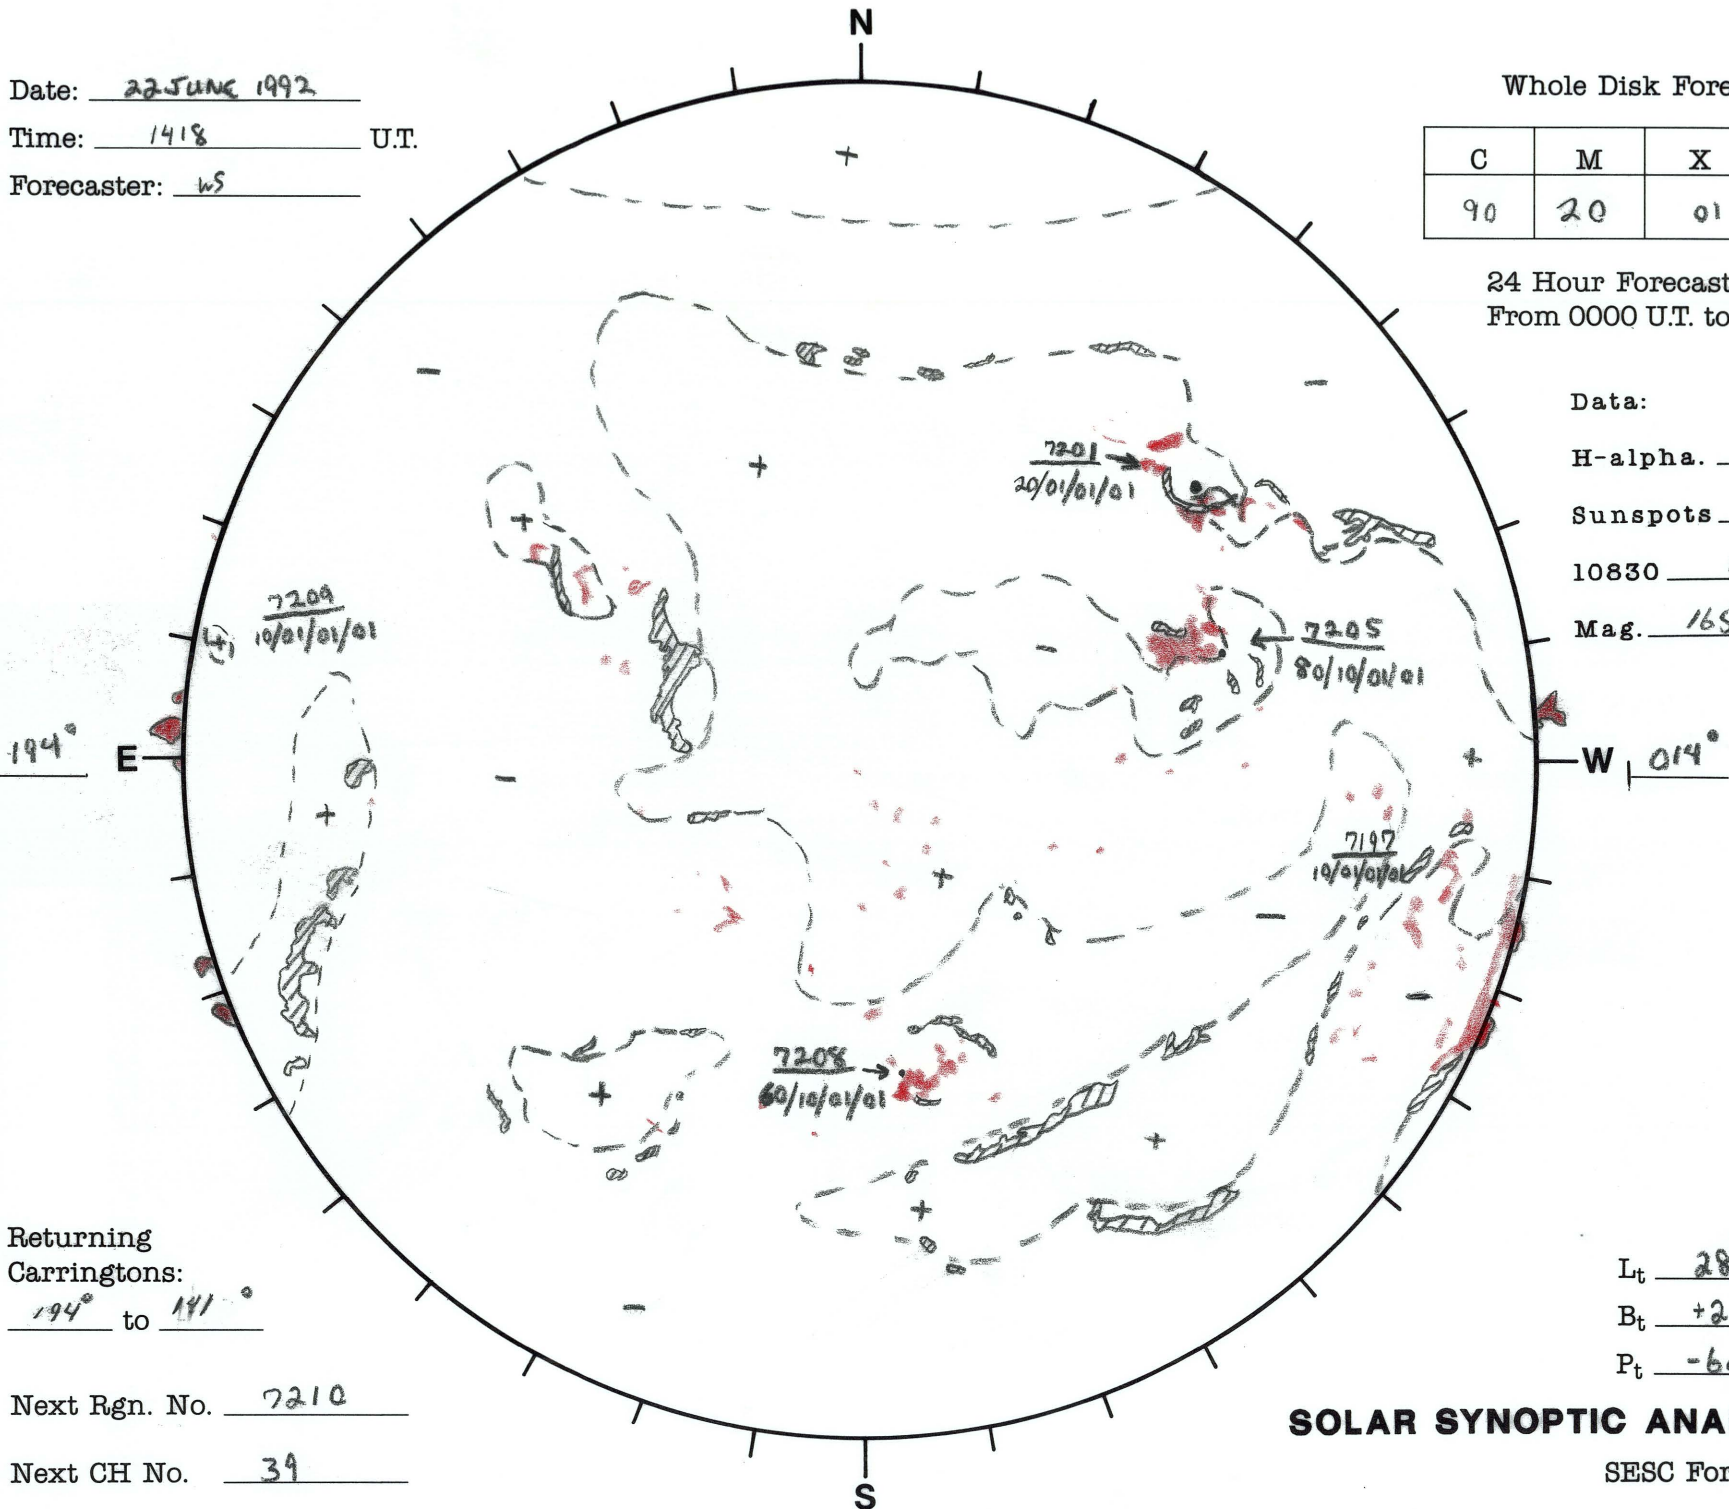

Date: 22 JUNE 1992

Time: 1418 U.T.

Forecaster: WS

Whole Disk Forecast

| C | M | X | P |
|----|----|----|----|
| 90 | 20 | 01 | 01 |

24 Hour Forecast
From 0000 U.T. to 0000 U.T.

Data:

H-alpha. 1418 U.T.

Sunspots - U.T.

10830 N/A U.T.

Mag. 1652 U.T.

Returning
Carringtons:
194 to 191

Next Rgn. No. 7210

Next CH No. 39

L_t 284.2°
 B_t +2.0°
 P_t -6.4°

SOLAR SYNOPTIC ANALYSIS