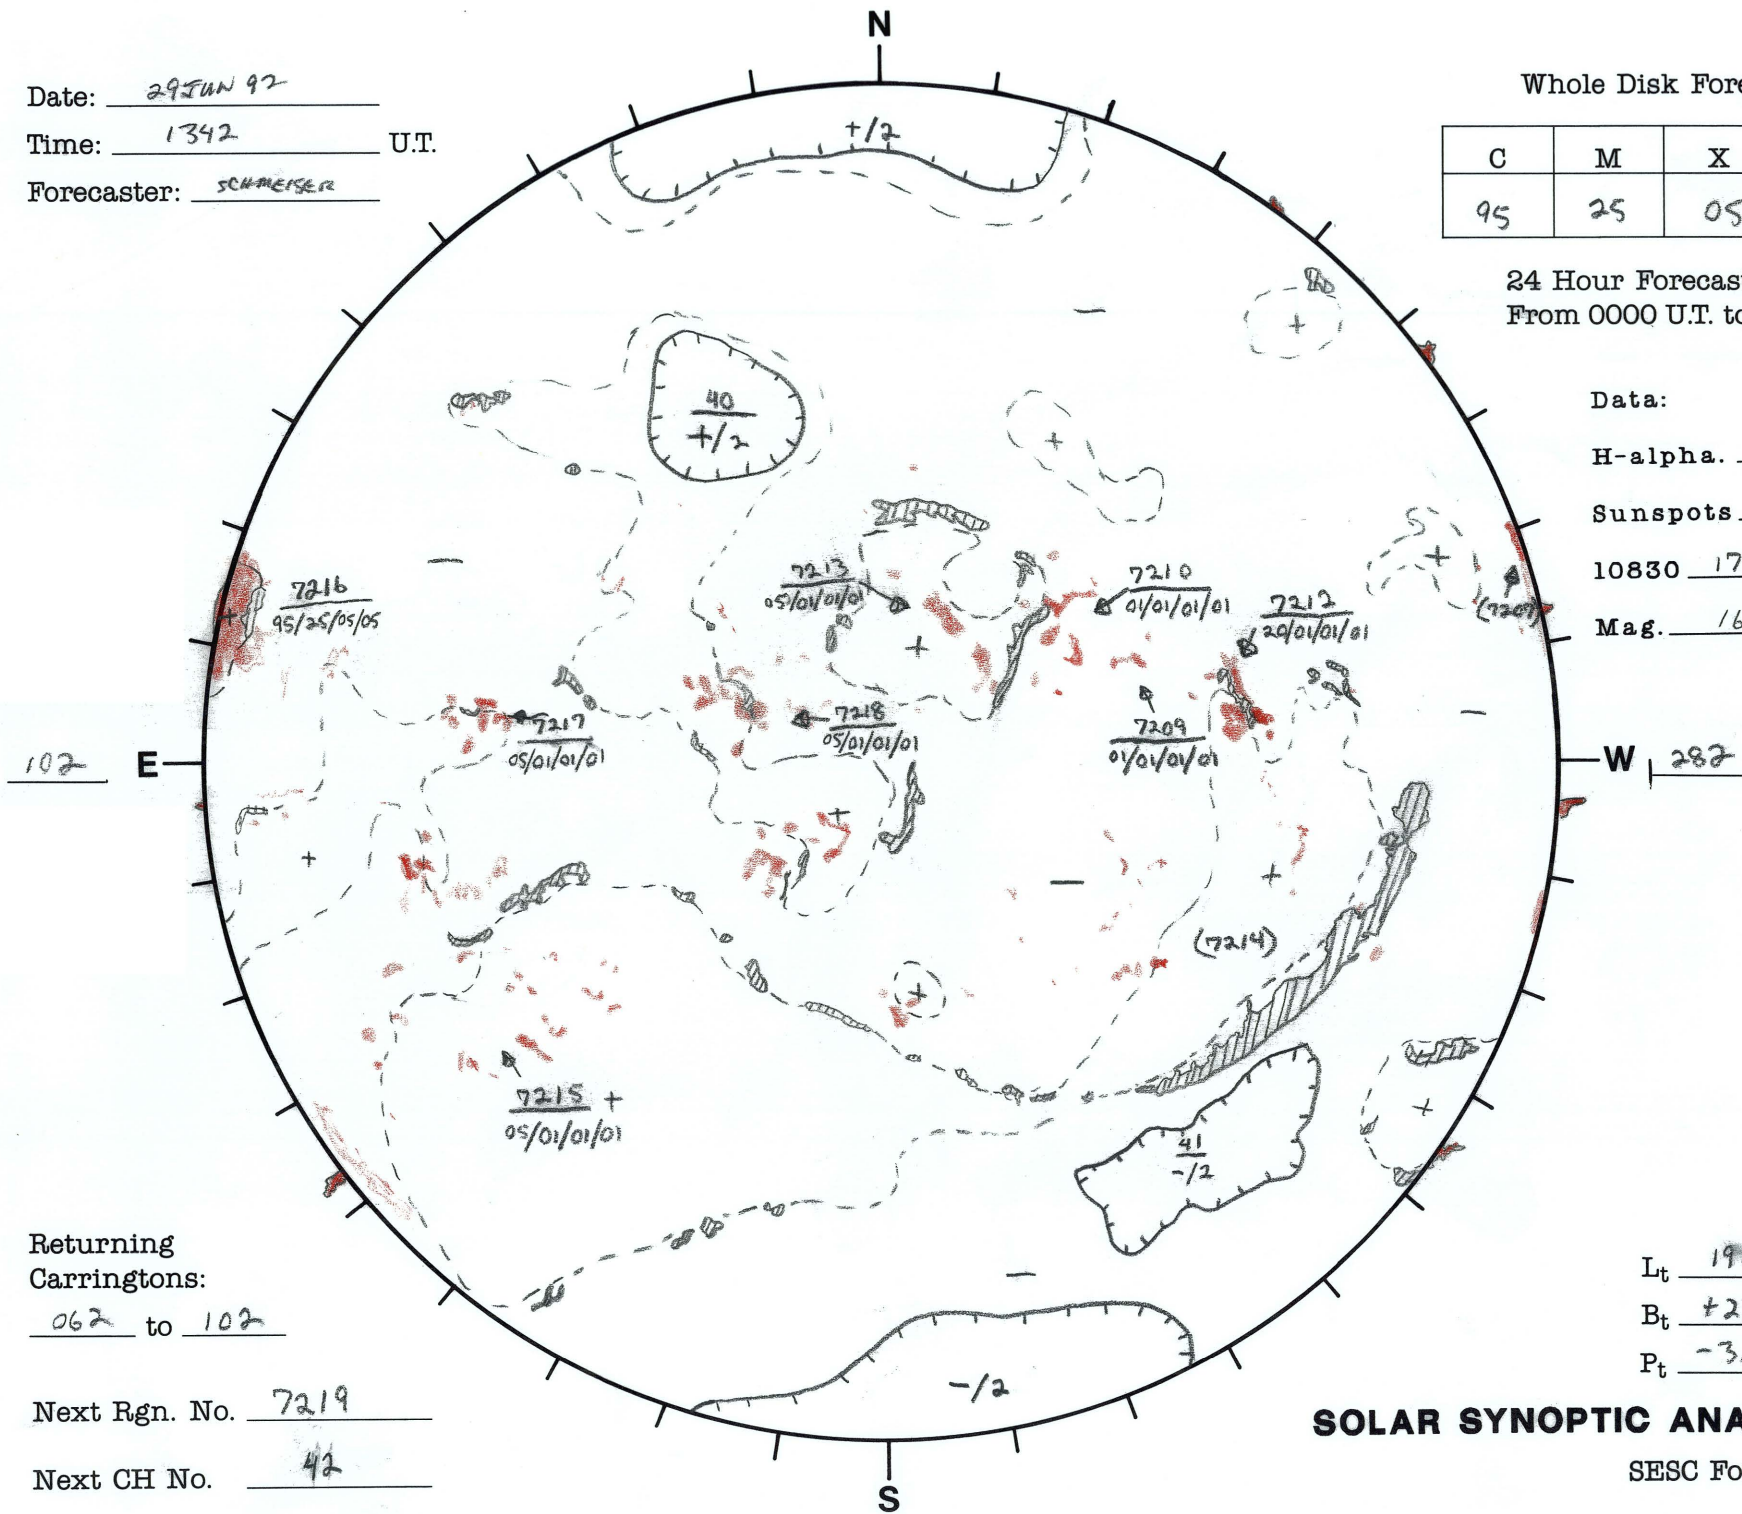

Date: 29 JUN 92
 Time: 1342 U.T.
 Forecaster: SCHMEISER

Whole Disk Forecast

C	M	X	P
95	25	05	05

24 Hour Forecast
 From 0000 U.T. to 0000 U.T.

Data:

H-alpha. 1342 U.T.

Sunspots - U.T.

10830 1711 U.T.

Mag. 1601 U.T.

Returning Carringtons:
062 to 102

Next Rgn. No. 7219

Next CH No. 42

L_t 191.9
 B_t +2.8
 P_t -3.2

SOLAR SYNOPTIC ANALYSIS

SESC Form W18