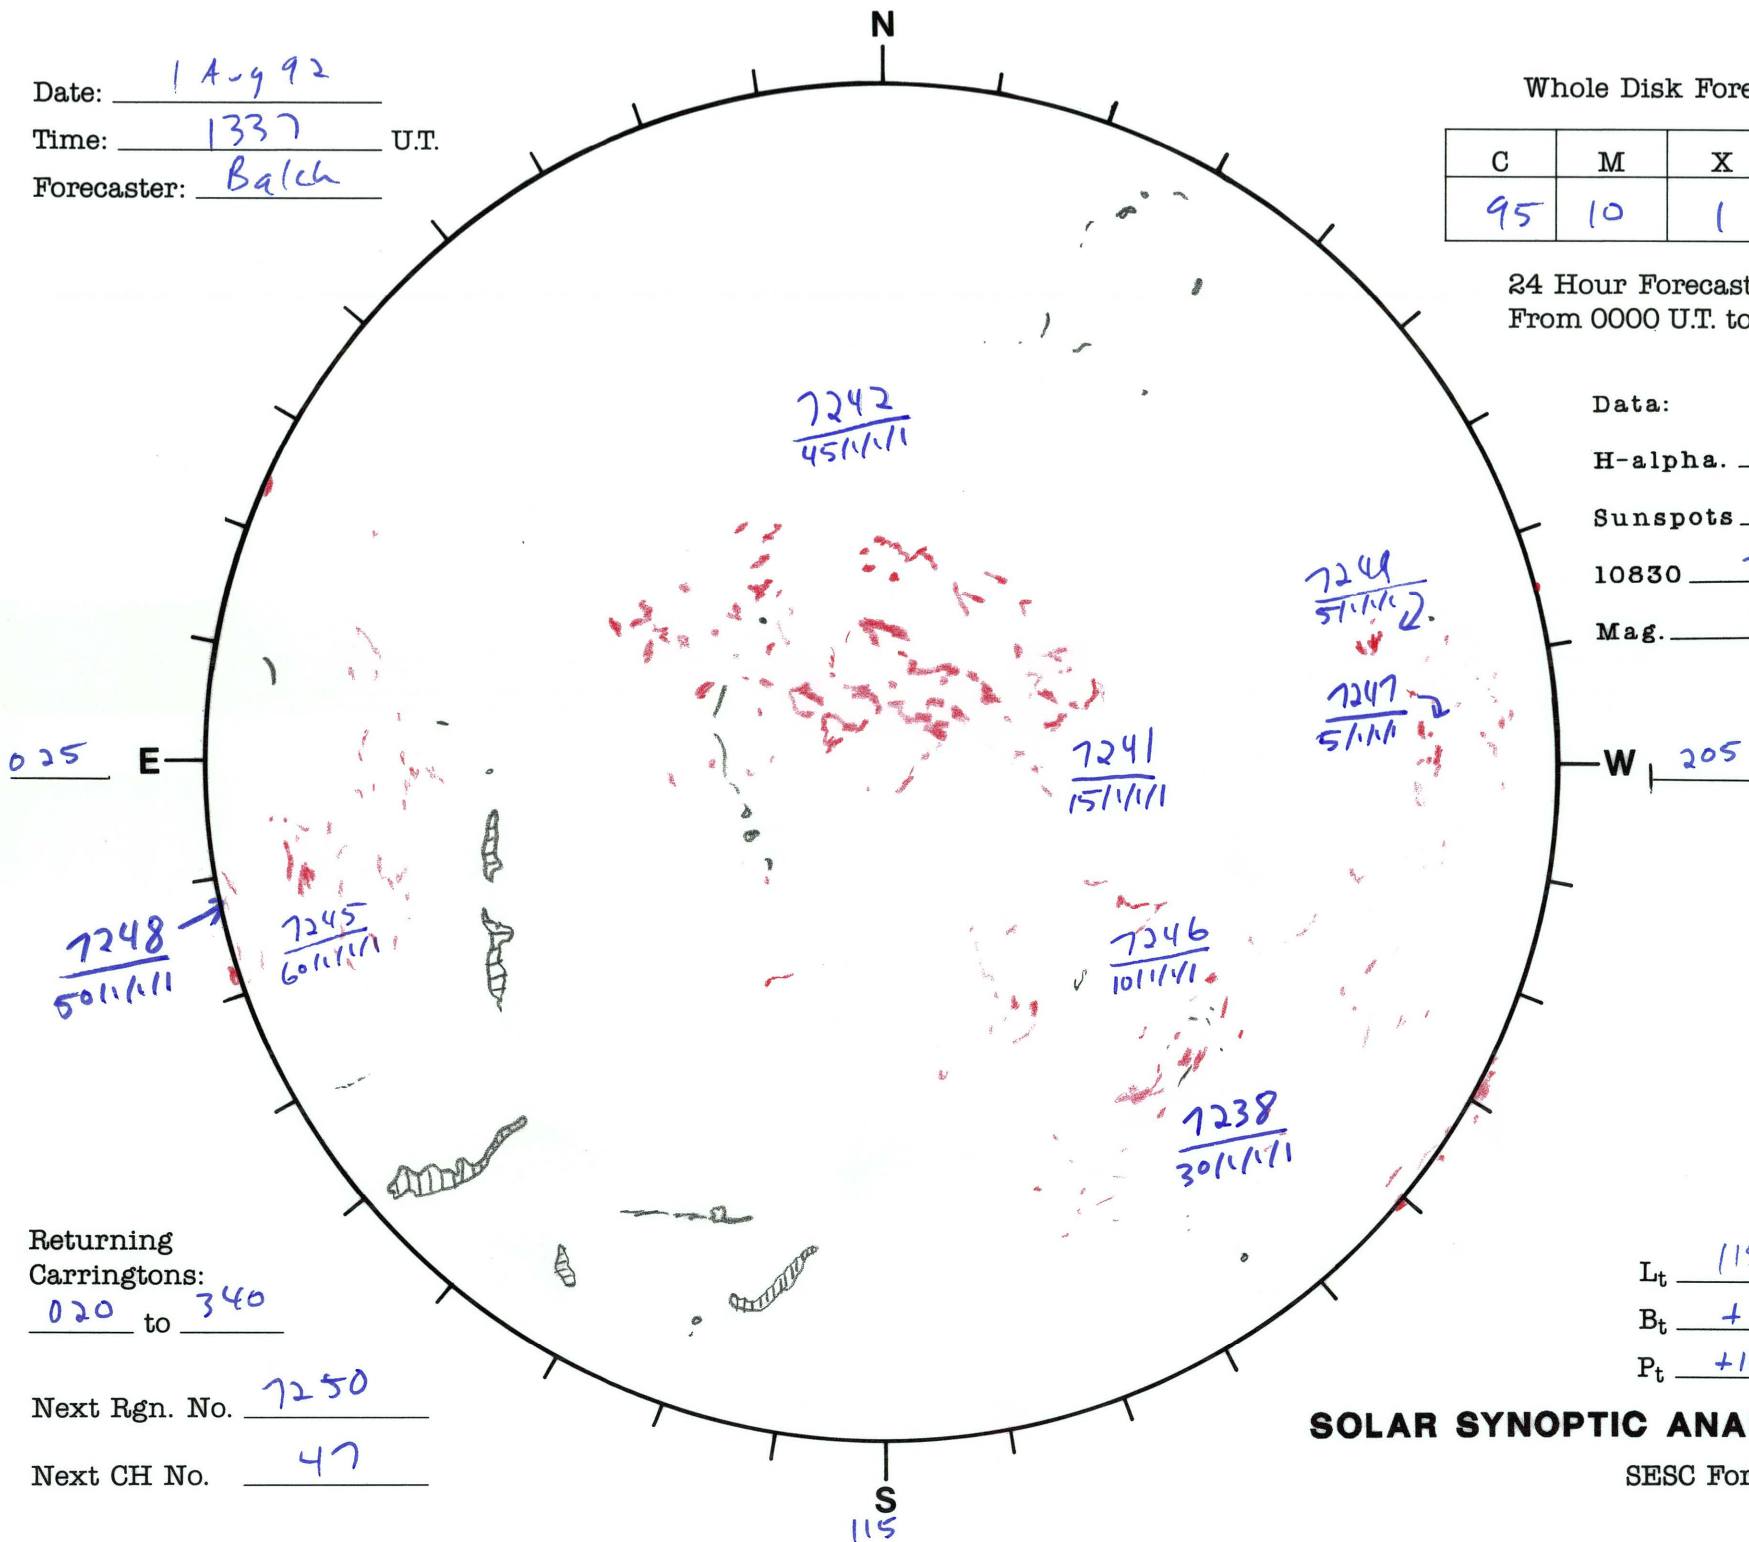

Date: 1 Aug 92
 Time: 1337 U.T.
 Forecaster: Balch

Whole Disk Forecast

C	M	X	P
95	10	1	1

24 Hour Forecast
 From 0000 U.T. to 0000 U.T.

Data:
 H-alpha. 1337 U.T.
 Sunspots 1321 U.T.
 10830 na U.T.
 Mag. na U.T.

Returning Carringtons: 020 to 340

Next Rgn. No. 7250

Next CH No. 47

L_t 115.3
 B_t +5.9
 P_t +11.1

SOLAR SYNOPTIC ANALYSIS

SESC Form W18