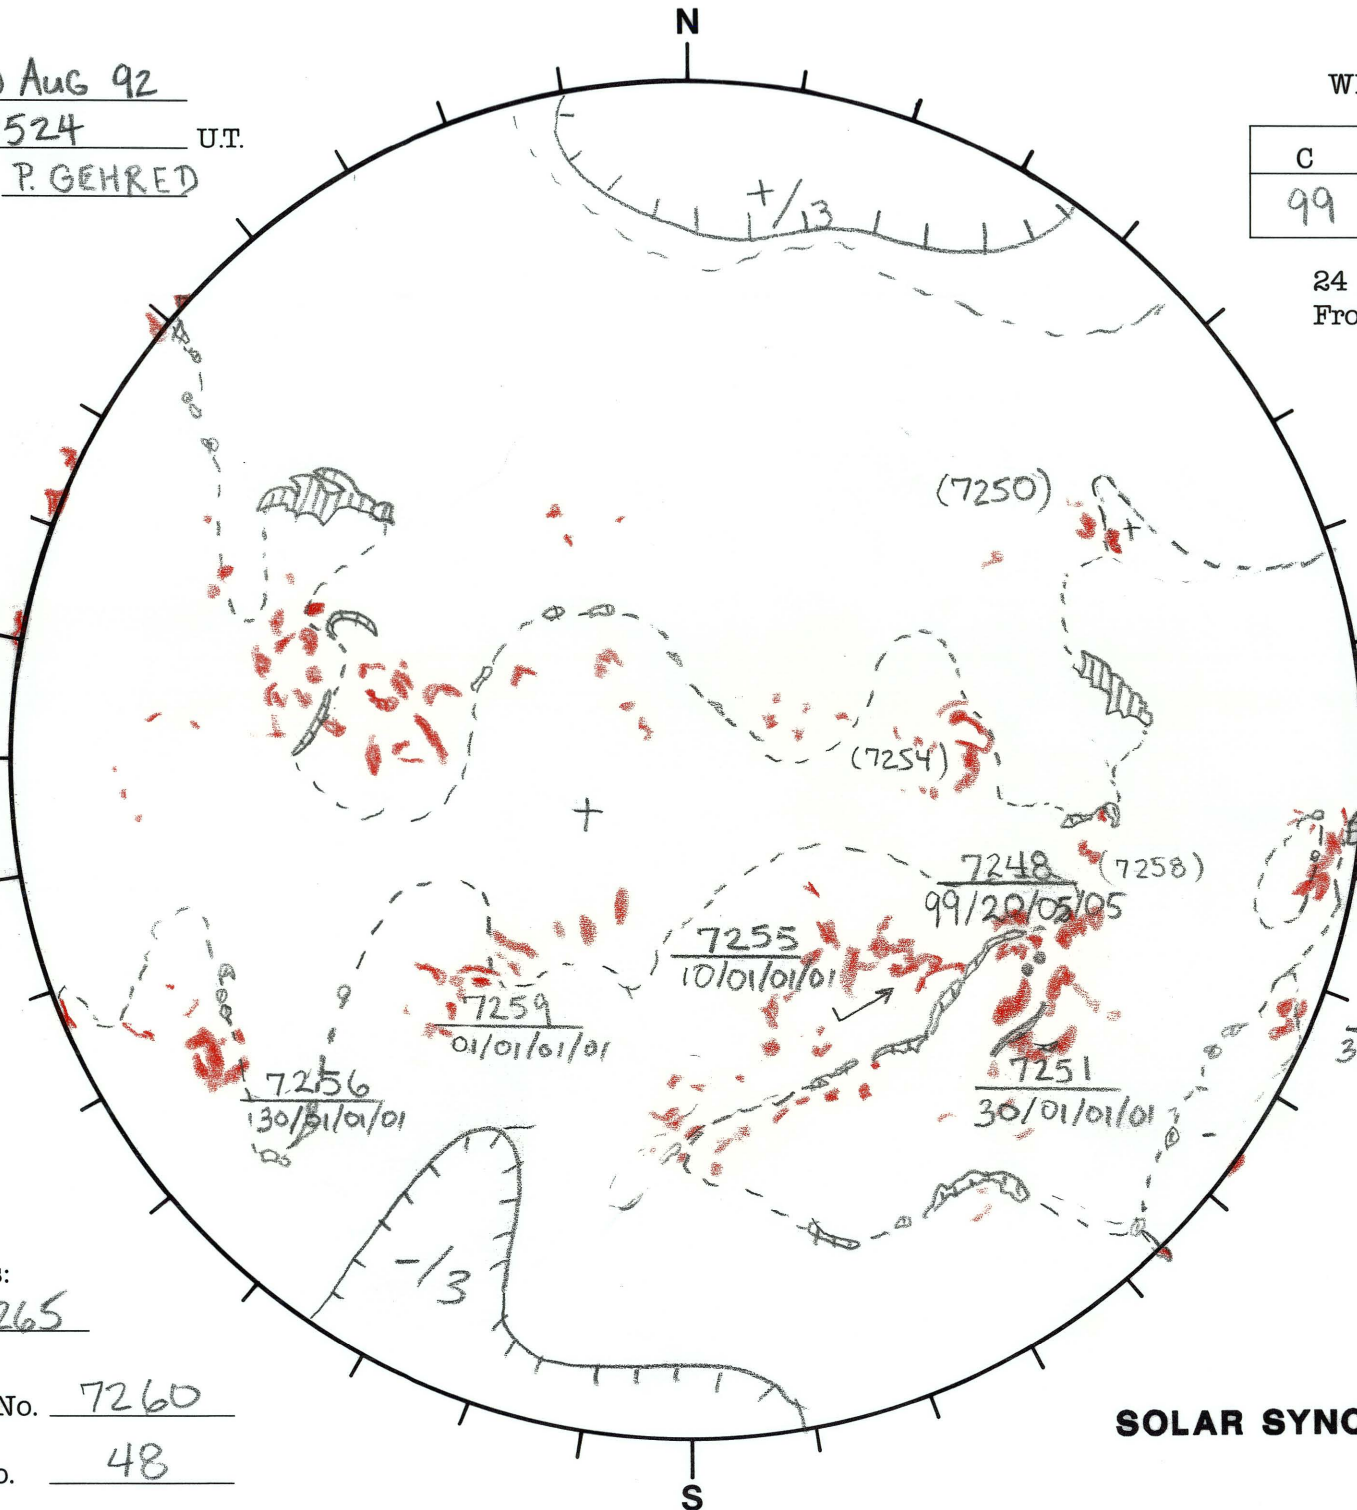

Date: 10 Aug 92
 Time: 1524 U.T.
 Forecaster: P. GEHRED

Whole Disk Forecast

C	M	X	P
99	20	05	05

24 Hour Forecast
 From 0000 U.T. to 0000 U.T.

Data:

H-alpha. 1524 U.T.
 Sunspots 1537 U.T.
 10830 1547 U.T.
 Mag. 1428 U.T.

265 E

W 85

Returning Carringtons:
225 to 265

L_t 355.3
 B_t +6.5
 P_t +14.6

Next Rgn. No. 7260

Next CH No. 48

SOLAR SYNOPTIC ANALYSIS