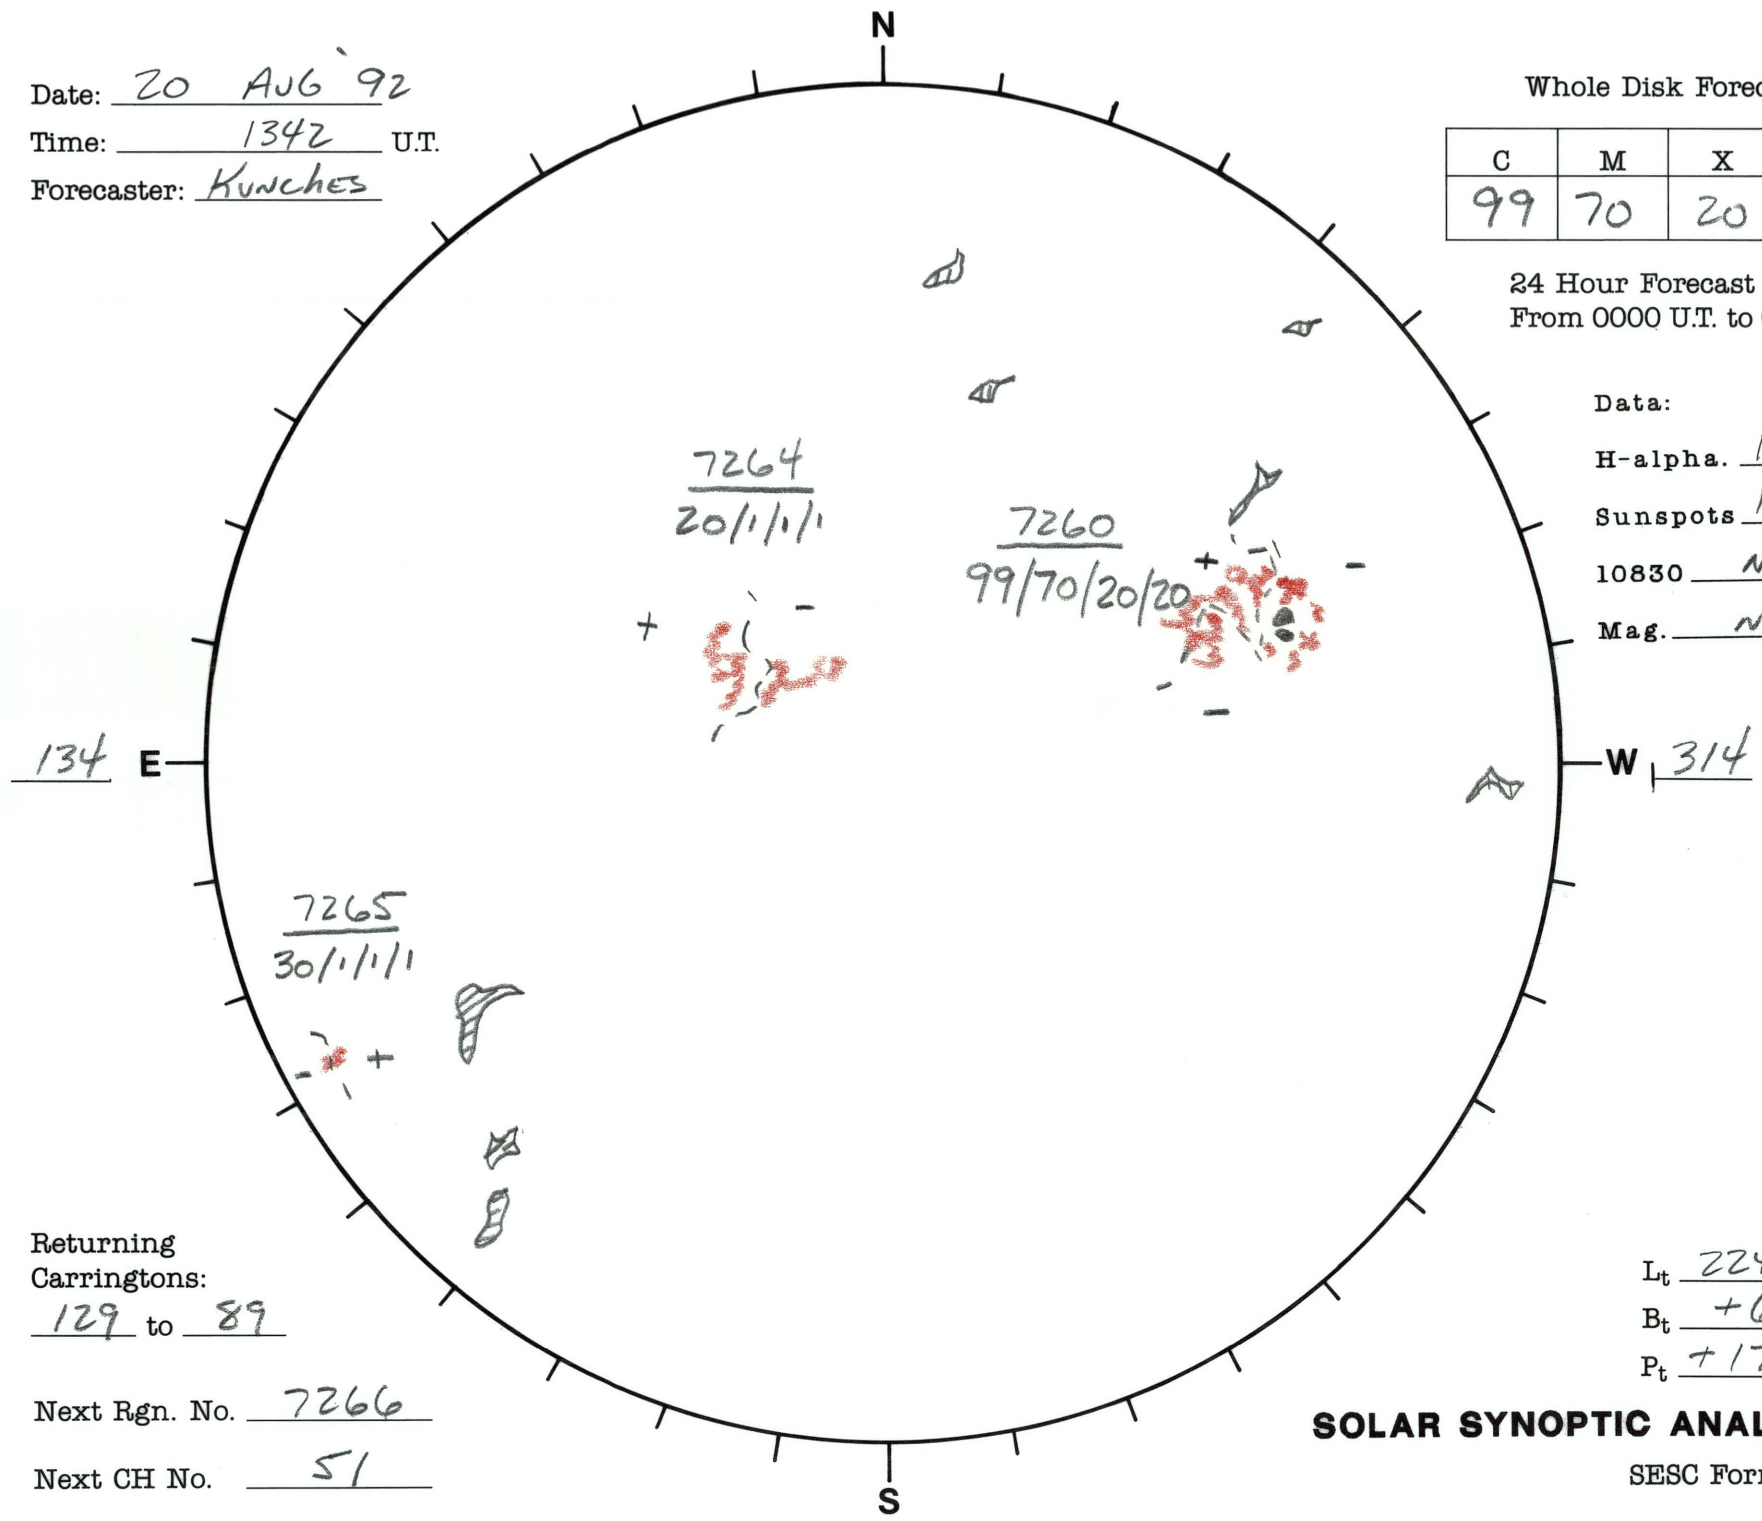

Date: 20 AUG '92  
 Time: 1342 U.T.  
 Forecaster: Kunches

Whole Disk Forecast

C	M	X	P
99	70	20	20

24 Hour Forecast  
 From 0000 U.T. to 0000 U.T.

Data:  
 H-alpha. 1342 U.T.  
 Sunspots 1359 U.T.  
 10830 NA U.T.  
 Mag. NA U.T.

Returning Carringtons:  
129 to 89

Next Rgn. No. 7266

Next CH No. 51

L<sub>t</sub> 224.0  
 B<sub>t</sub> +6.9  
 P<sub>t</sub> +17.9

**SOLAR SYNOPTIC ANALYSIS**