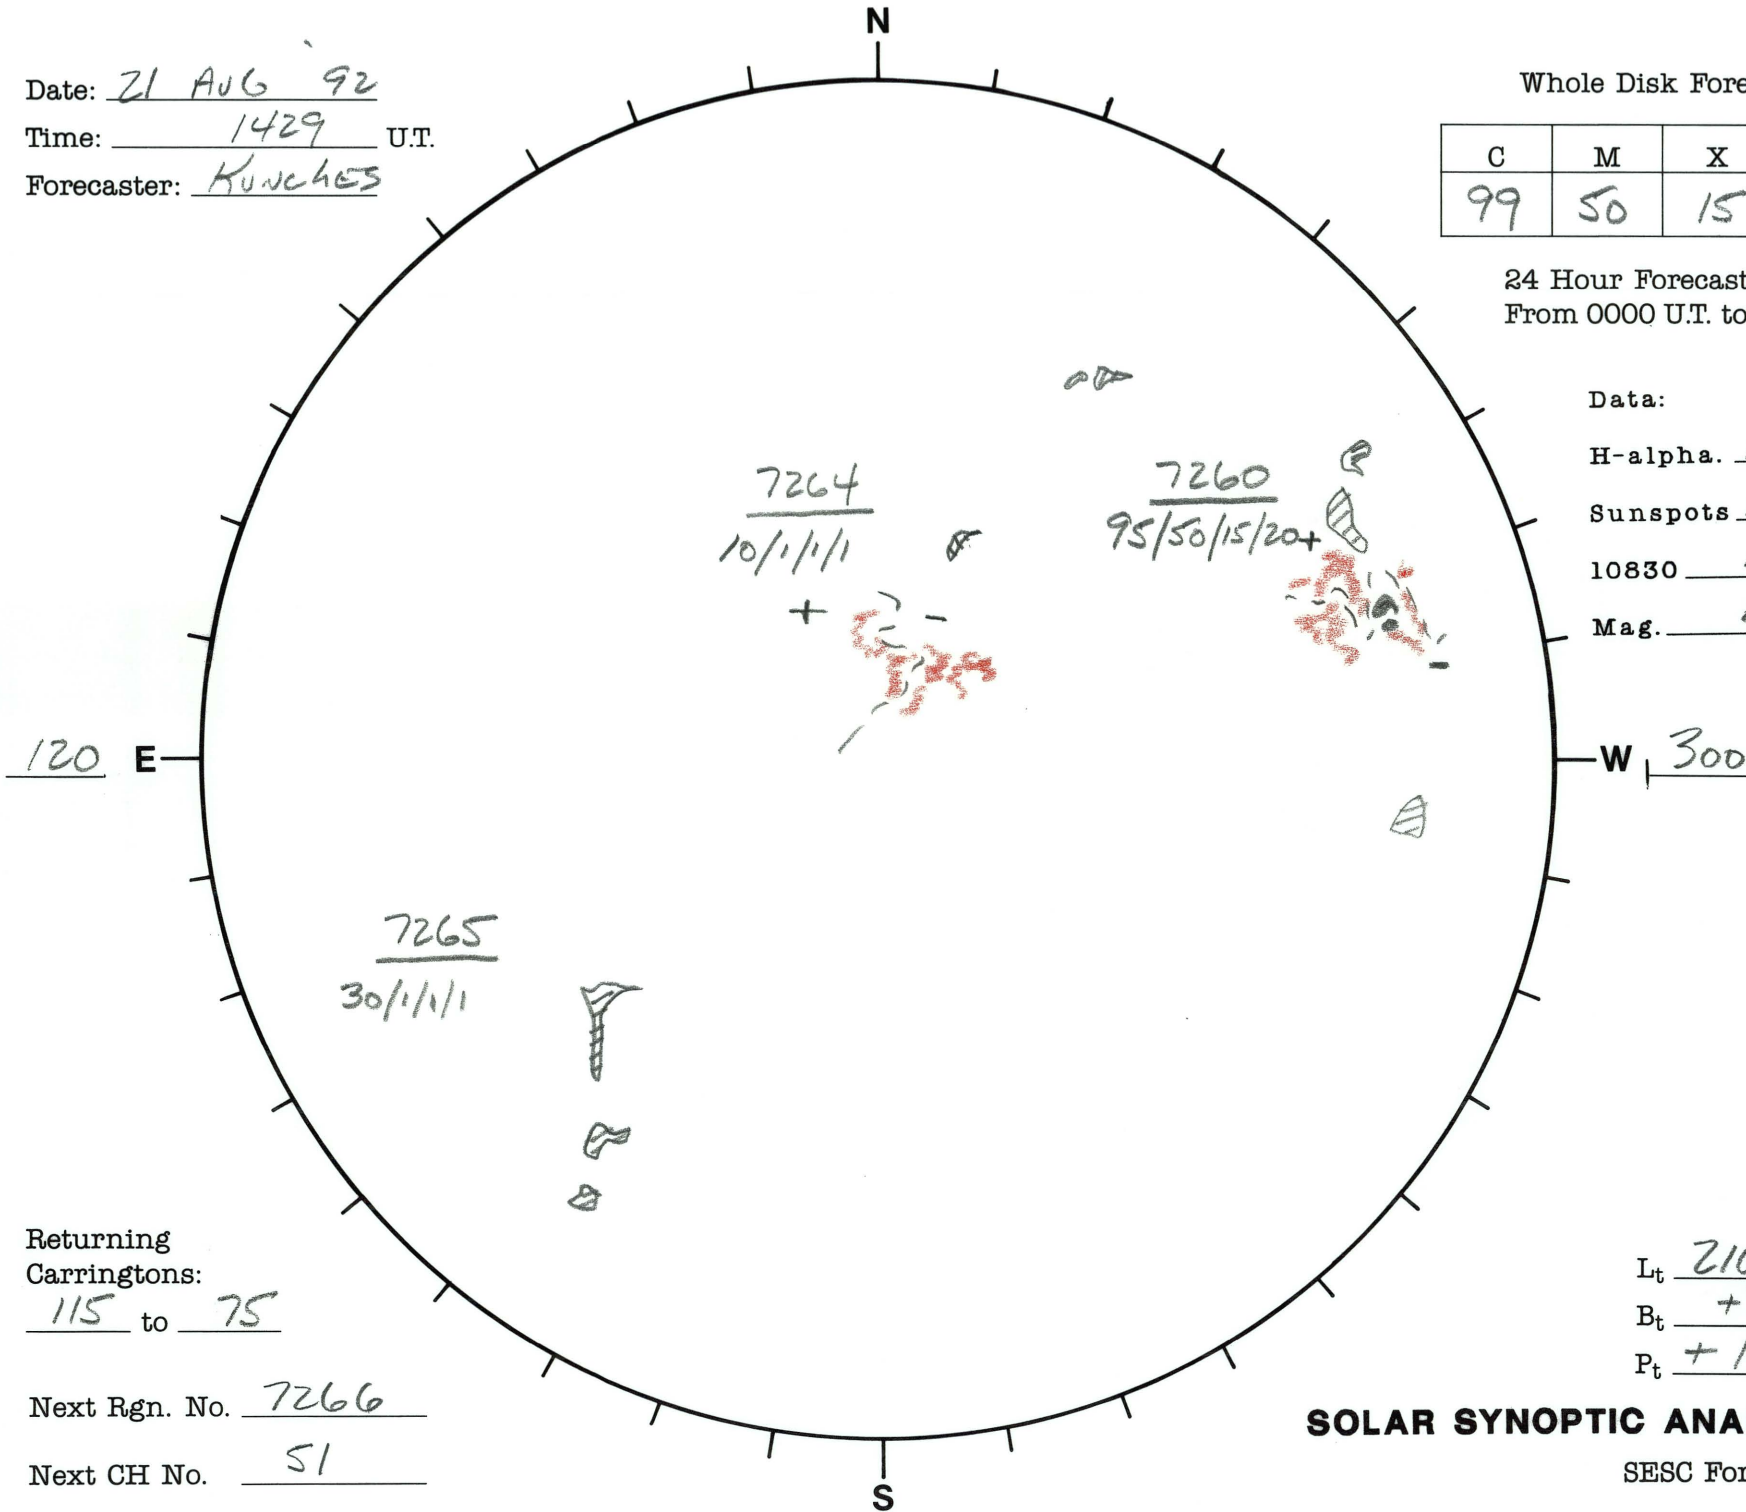

Date: 21 AUG 92
 Time: 1429 U.T.
 Forecaster: Kunches

Whole Disk Forecast

| C | M | X | P |
|----|----|----|----|
| 99 | 50 | 15 | 20 |

24 Hour Forecast
 From 0000 U.T. to 0000 U.T.

Data:

H-alpha. 1429 U.T.
 Sunspots 1453 U.T.
 10830 NA U.T.
 Mag. NA U.T.

Returning Carringtons:
115 to 75

Next Rgn. No. 7266

Next CH No. 51

L_t 210.4
 B_t +7.0
 P_t +18.2

SOLAR SYNOPTIC ANALYSIS

SESC Form W18