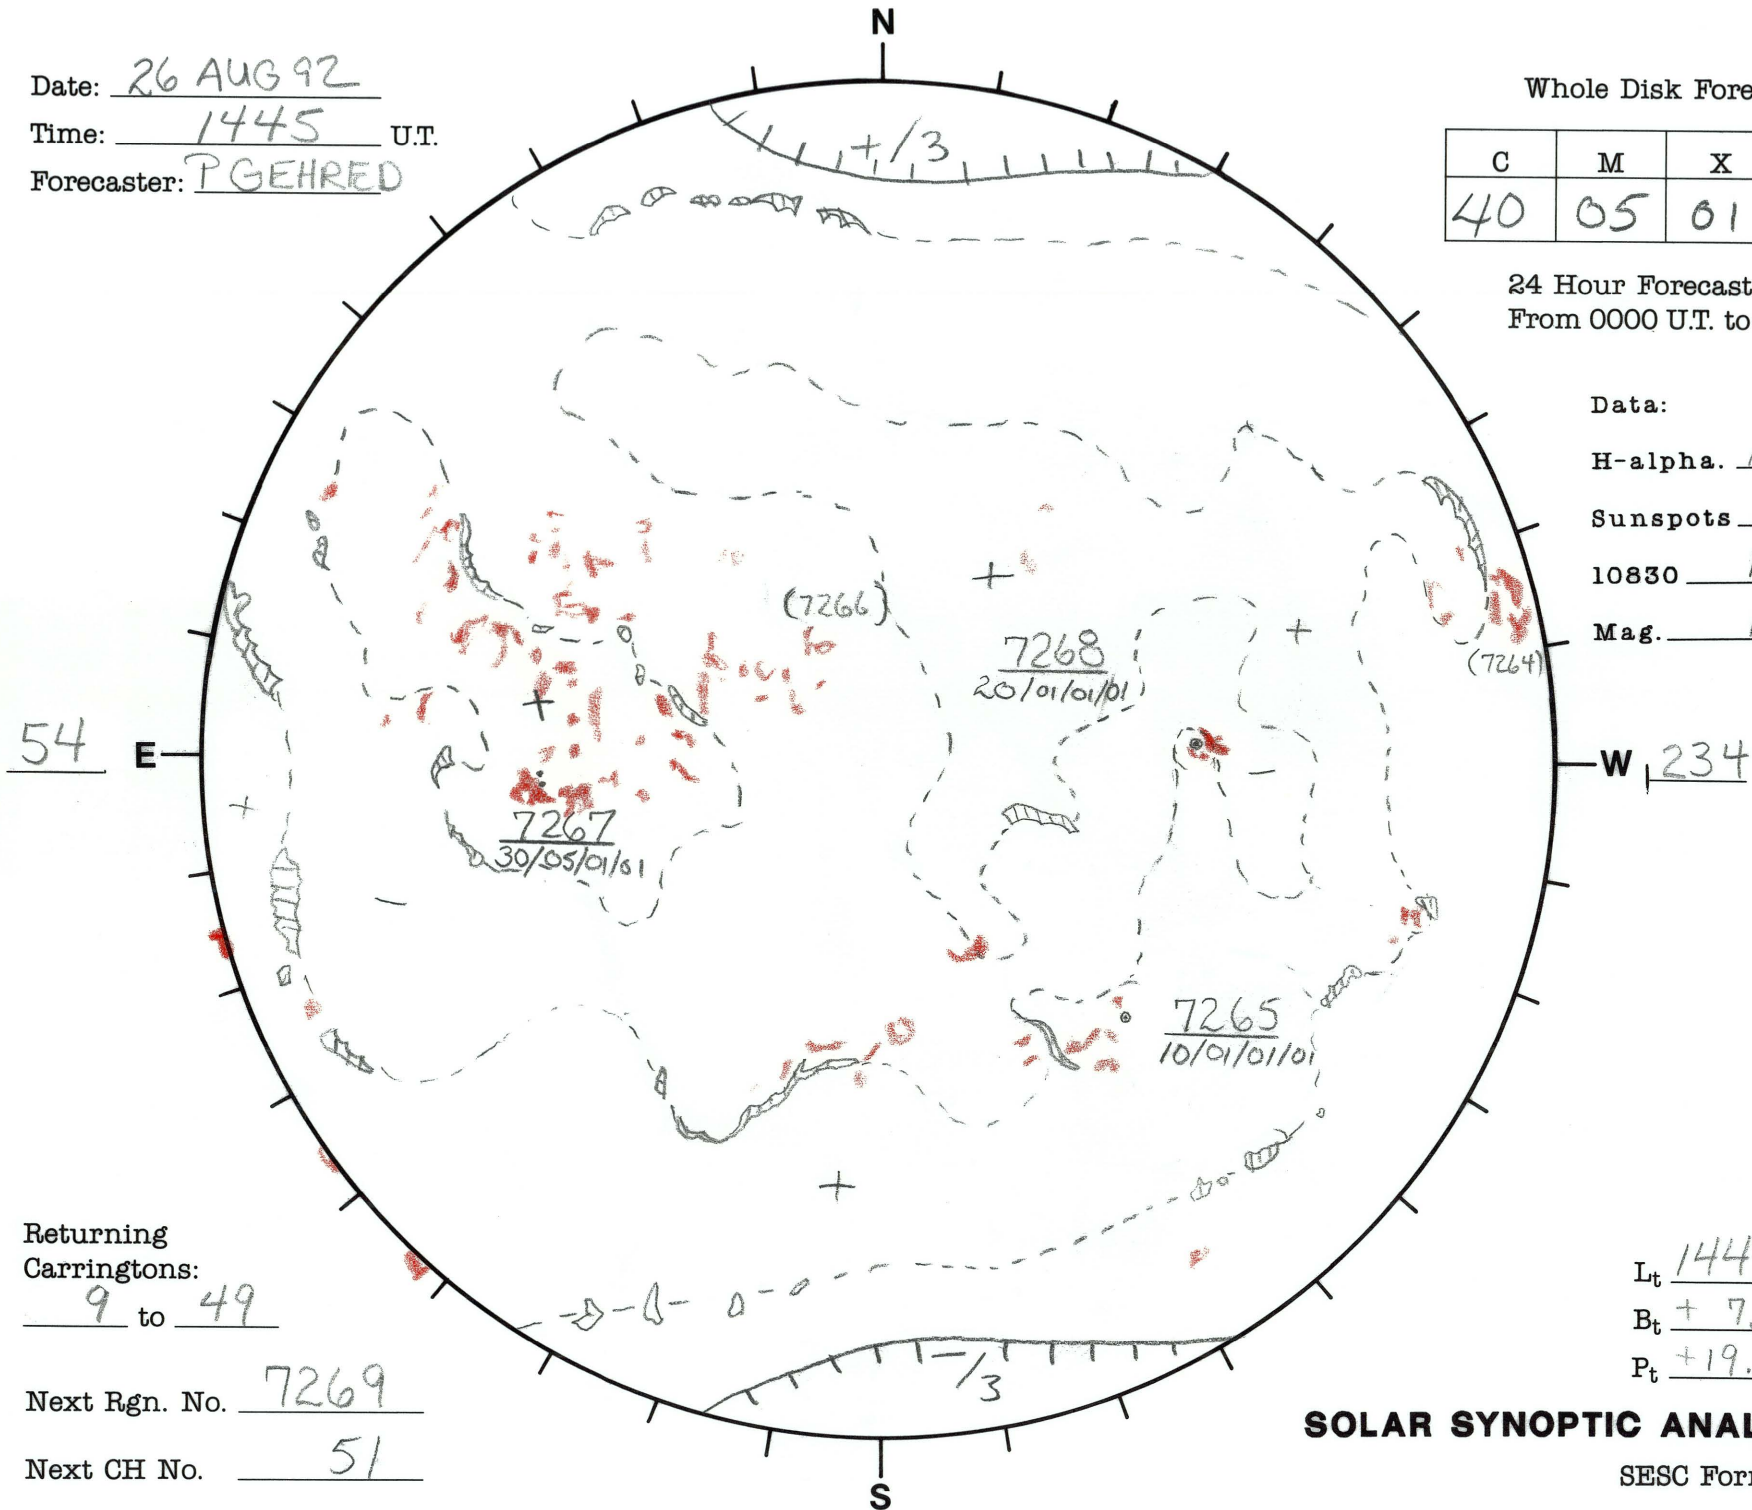

Date: 26 AUG 92
 Time: 1445 U.T.
 Forecaster: P GEHRED

Whole Disk Forecast

C	M	X	P
40	05	01	01

24 Hour Forecast
 From 0000 U.T. to 0000 U.T.

Data:
 H-alpha. 1445 U.T.
 Sunspots 1429 U.T.
 10830 1605 U.T.
 Mag. 1458 U.T.

Returning Carringtons:
9 to 49

Next Rgn. No. 7269

Next CH No. 51

L_t 144.2
 B_t +7.1
 P_t +19.7

SOLAR SYNOPTIC ANALYSIS