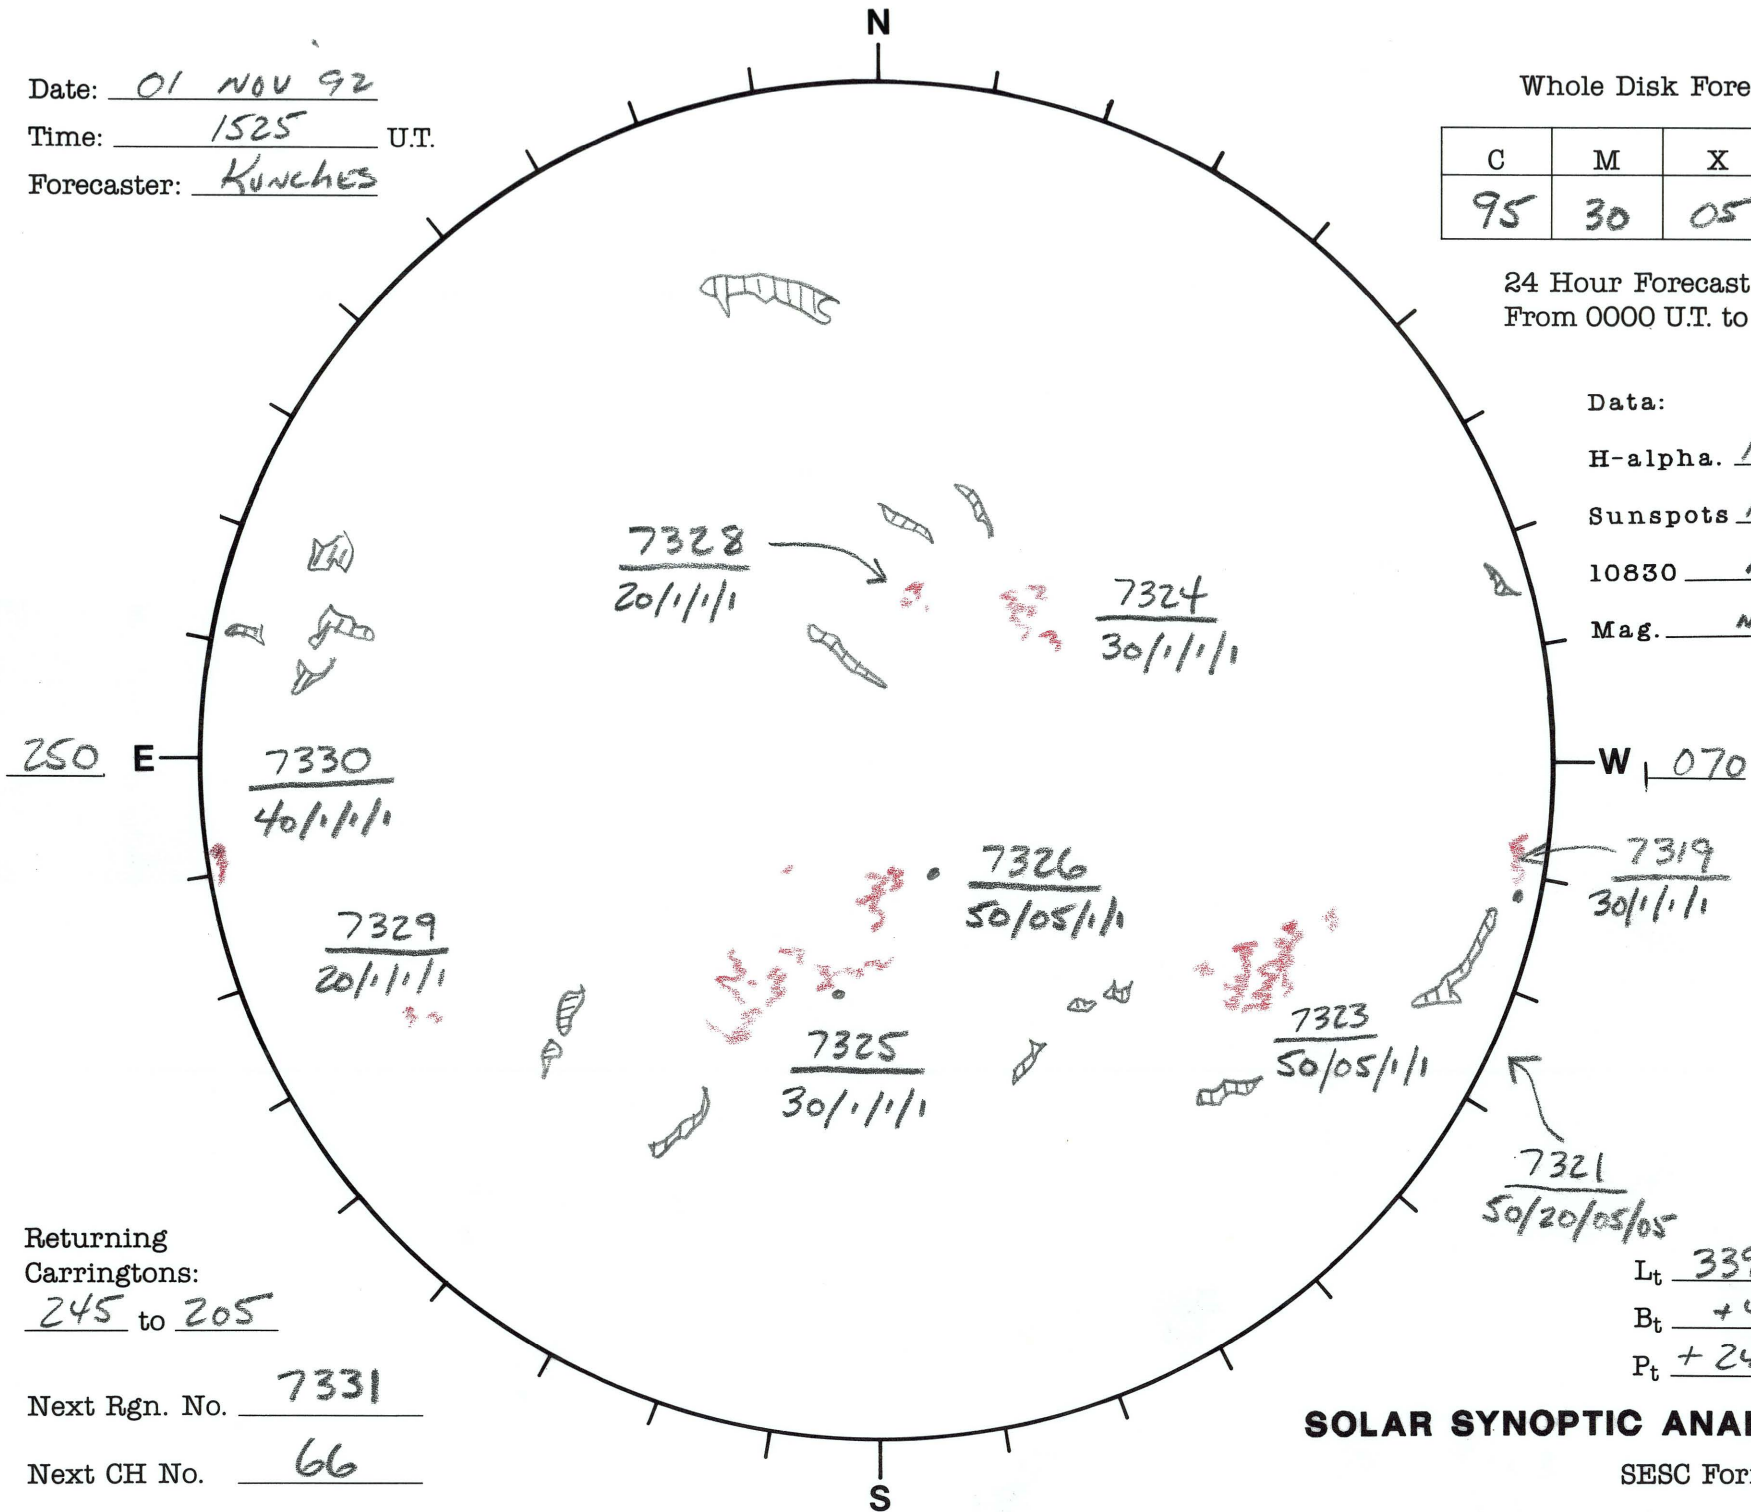

Date: 01 NOV 92  
 Time: 1525 U.T.  
 Forecaster: Kunches

Whole Disk Forecast

C	M	X	P
95	30	05	05

24 Hour Forecast  
 From 0000 U.T. to 0000 U.T.

Data:

H-alpha. 1525 U.T.  
 Sunspots 1505 U.T.  
 10830 N/A U.T.  
 Mag. N/A U.T.

Returning Carringtons: 245 to 205

Next Rgn. No. 7331

Next CH No. 66

7321  
 50/20/05/05  
 L<sub>t</sub> 339.6  
 B<sub>t</sub> +4.3  
 P<sub>t</sub> +24.4

**SOLAR SYNOPTIC ANALYSIS**