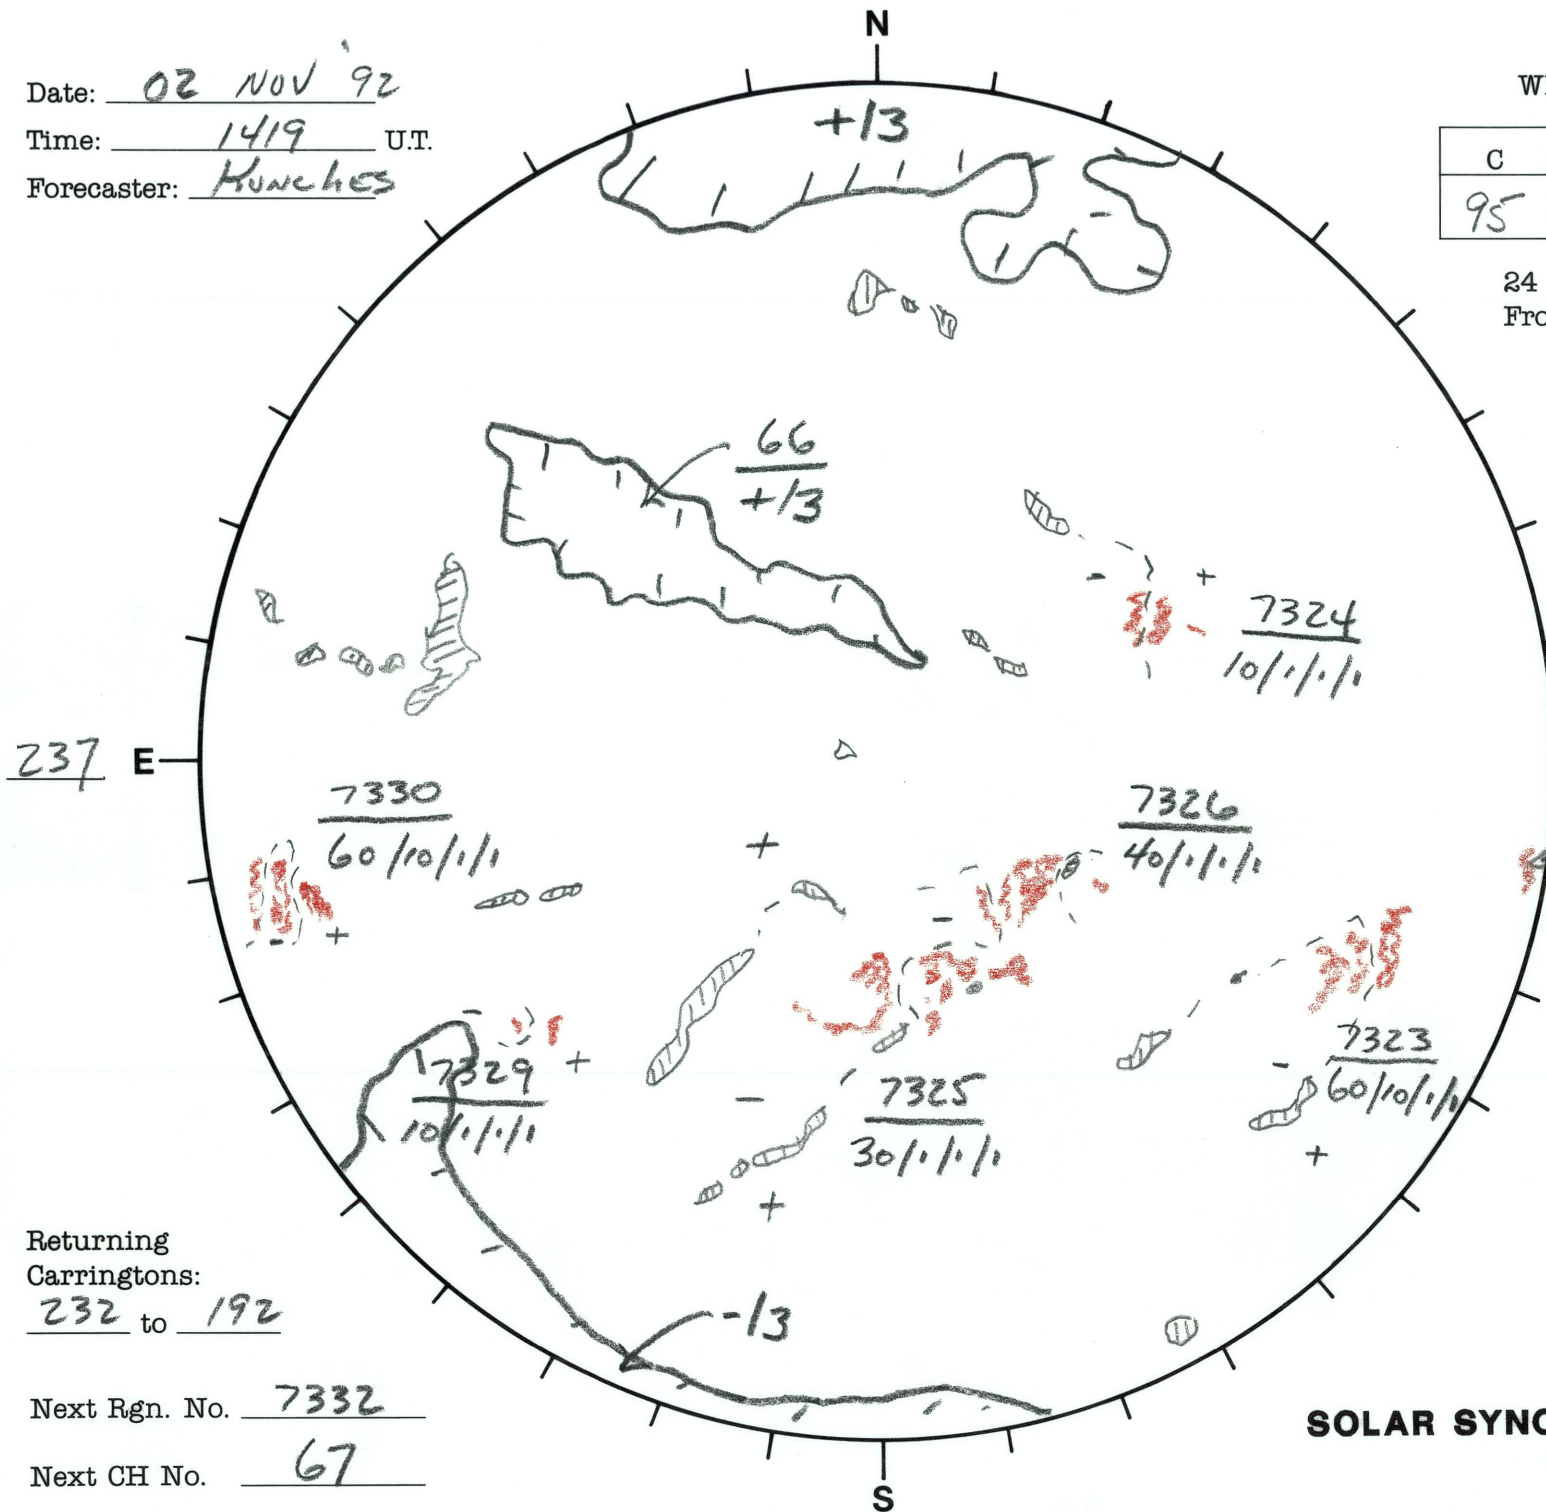

Date: 02 NOV '92
 Time: 1419 U.T.
 Forecaster: Kunches

Whole Disk Forecast

C	M	X	P
95	30	05	05

24 Hour Forecast
 From 0000 U.T. to 0000 U.T.

Data:

H-alpha. 1419 U.T.
 Sunspots N/A U.T.
 10830 1812 U.T.
 Mag. 1705 U.T.

Returning Carringtons:
232 to 192

Next Rgn. No. 7332

Next CH No. 67

L_t 327.0
 B_t +4.2
 P_t +24.2

SOLAR SYNOPTIC ANALYSIS

SESC Form W18