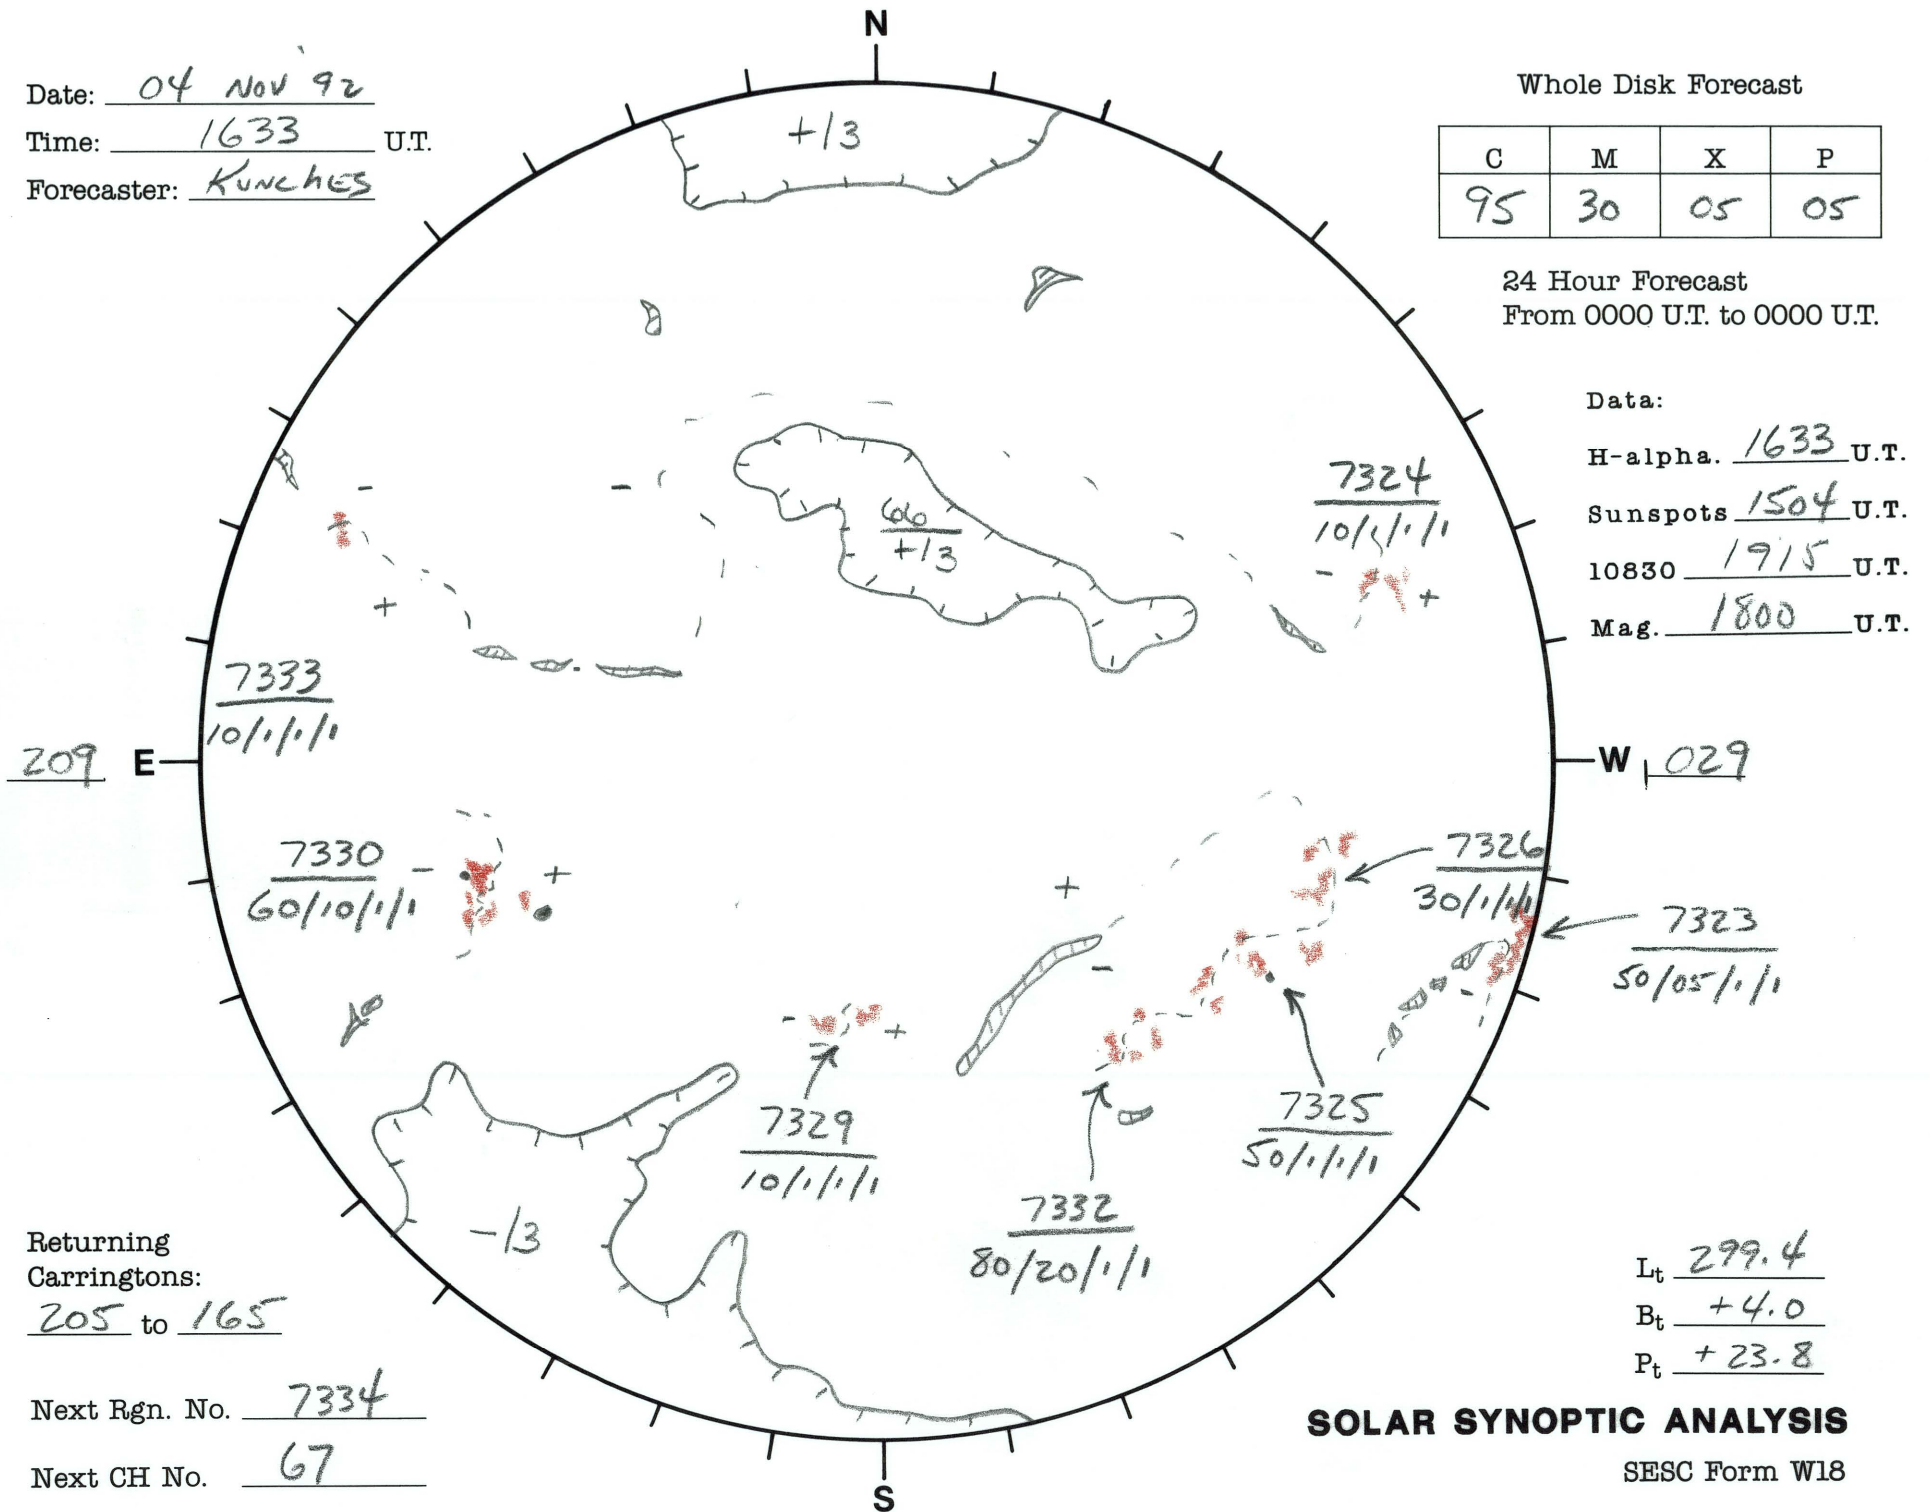

Date: 04 Nov 92
 Time: 1633 U.T.
 Forecaster: Kunches

Whole Disk Forecast

C	M	X	P
95	30	05	05

24 Hour Forecast
 From 0000 U.T. to 0000 U.T.

Data:
 H-alpha. 1633 U.T.
 Sunspots 1504 U.T.
 10830 1915 U.T.
 Mag. 1800 U.T.

Returning Carringtons: 205 to 165

Next Rgn. No. 7334
 Next CH No. 67

L_t 299.4
 B_t +4.0
 P_t +23.8

SOLAR SYNOPTIC ANALYSIS