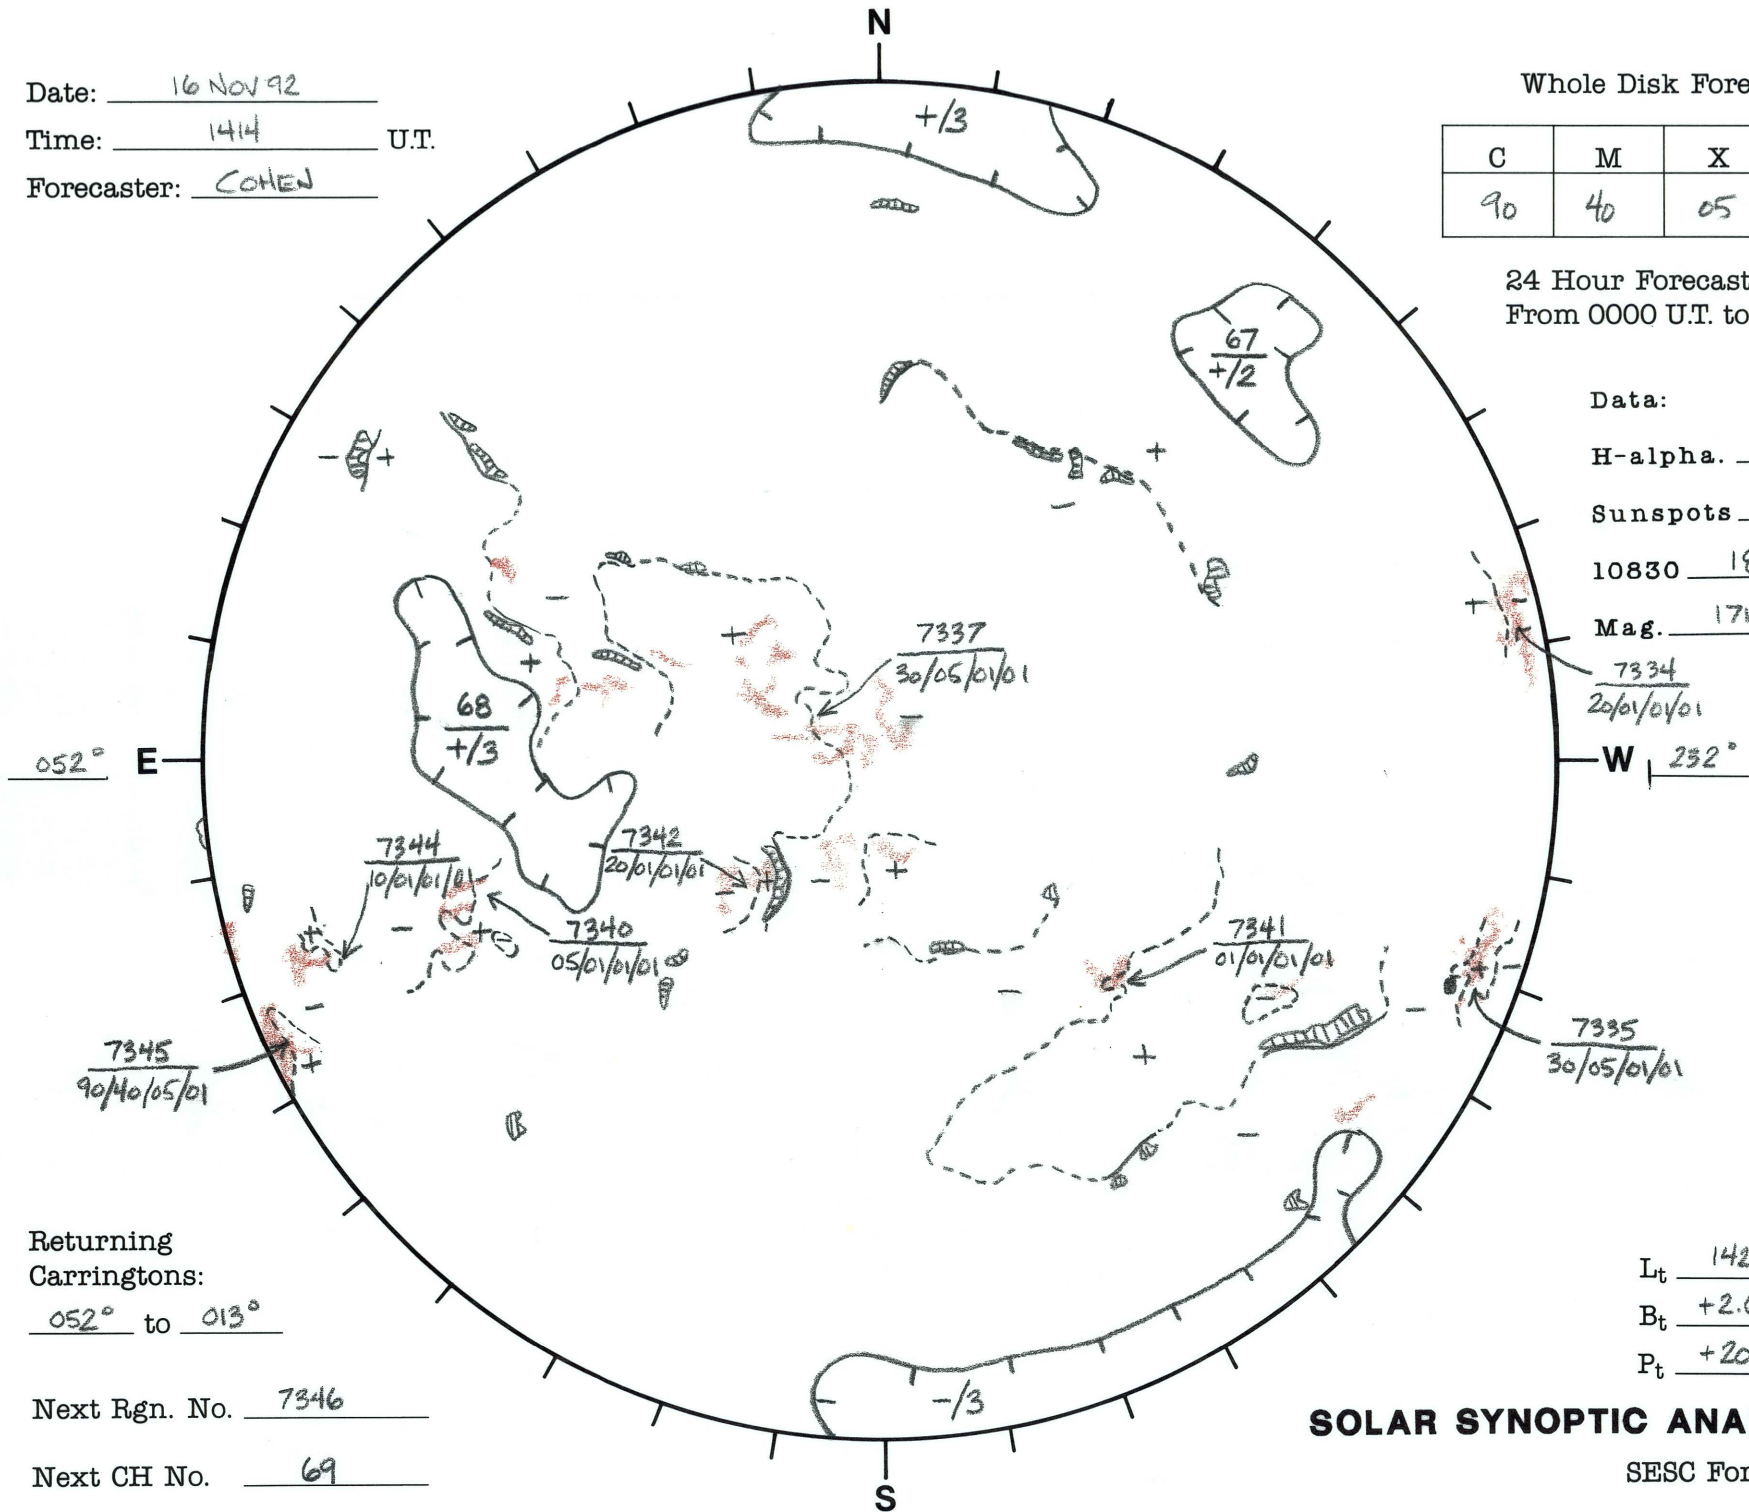

Date: 16 Nov 92
 Time: 1414 U.T.
 Forecaster: COHEN

Whole Disk Forecast

C	M	X	P
90	40	05	01

24 Hour Forecast
 From 0000 U.T. to 0000 U.T.

Data:

H-alpha. 1414 U.T.
 Sunspots NA U.T.
 10830 1834 U.T.
 Mag. 1712 U.T.

Returning Carringtons:
052° to 013°

Next Rgn. No. 7346

Next CH No. 69

7334
20/01/01/01

W | 232°

L_t 142.5°
 B_t +2.6°
 P_t +20.9°

SOLAR SYNOPTIC ANALYSIS

SESC Form W18