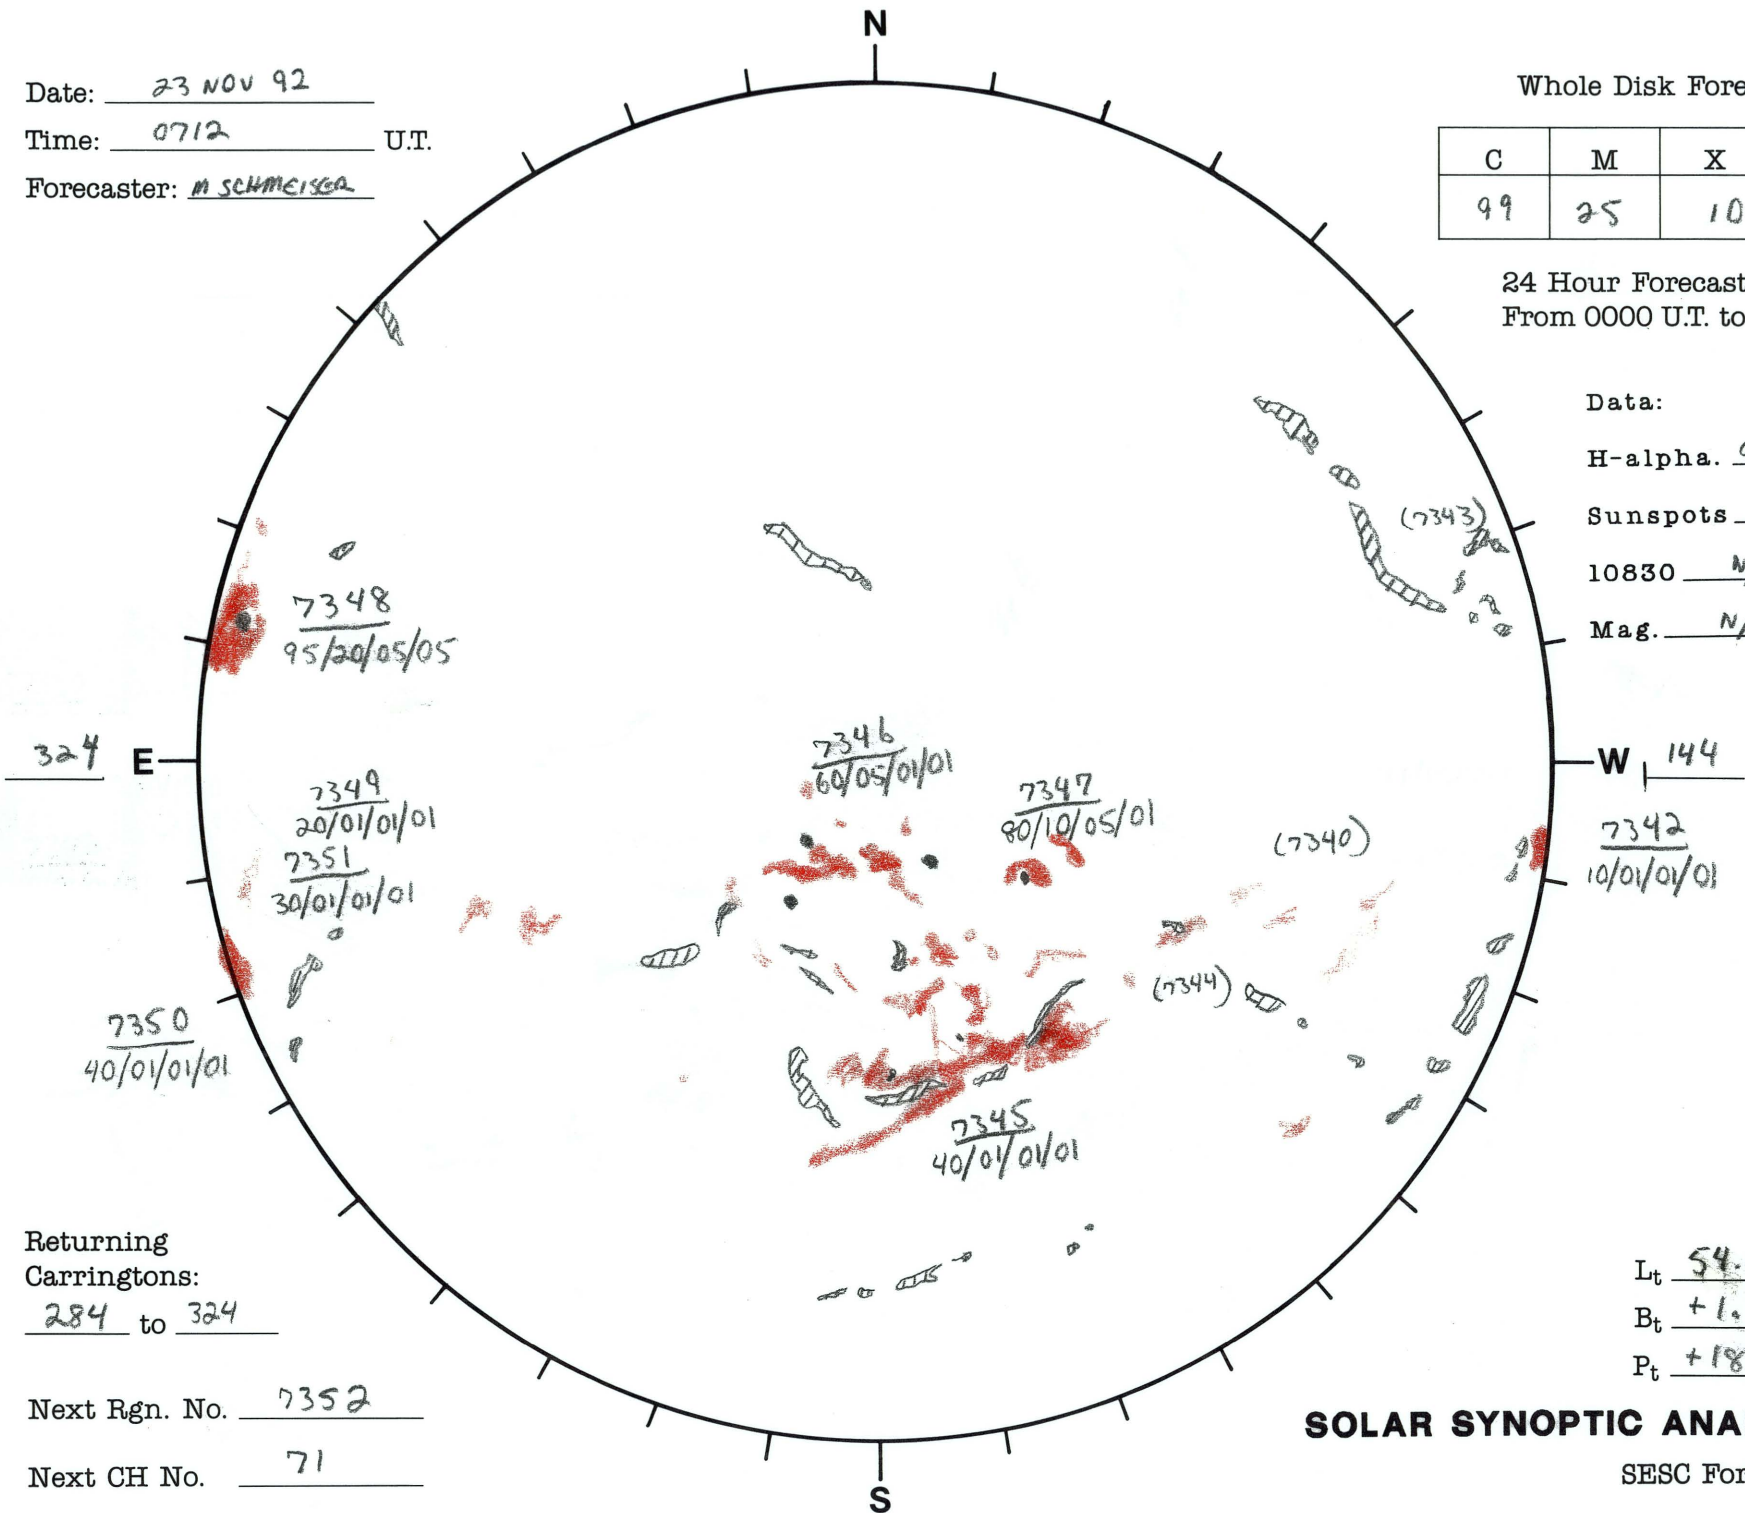

Date: 23 NOV 92
 Time: 0712 U.T.
 Forecaster: M SCHMEISER

Whole Disk Forecast

C	M	X	P
99	25	10	05

24 Hour Forecast
 From 0000 U.T. to 0000 U.T.

Data:
 H-alpha. 0712 U.T.
 Sunspots N/A U.T.
 10830 N/A U.T.
 Mag. N/A U.T.

Returning Carringtons:
284 to 324

Next Rgn. No. 7352
 Next CH No. 71

L_t 54.1
 B_t +1.8
 P_t +18.8

SOLAR SYNOPTIC ANALYSIS