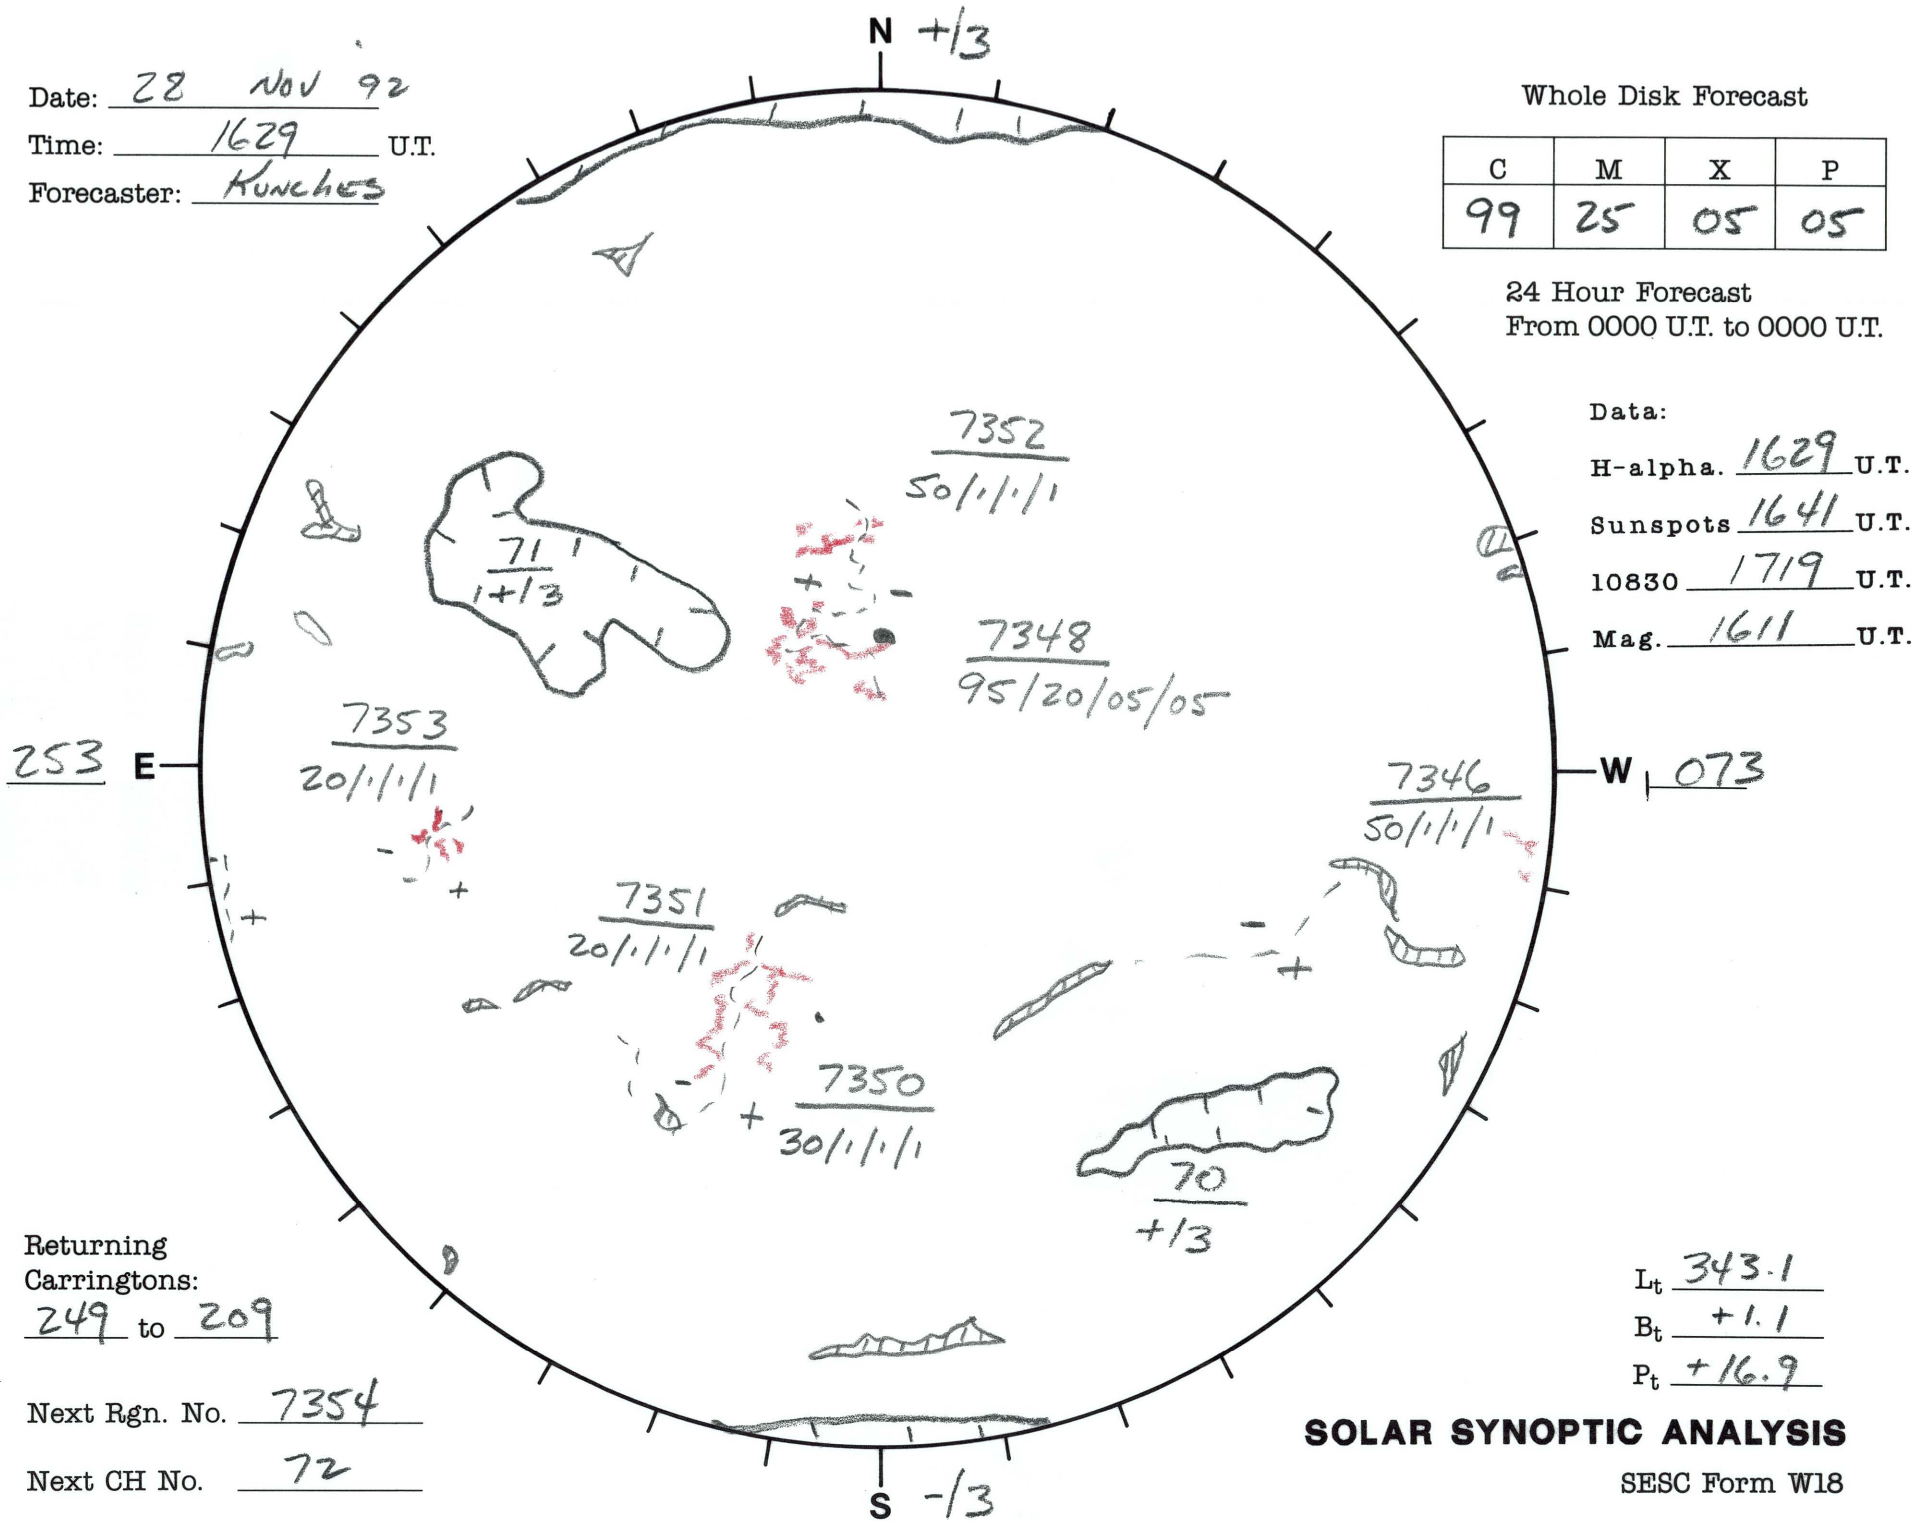

Date: 28 Nov 92
 Time: 1629 U.T.
 Forecaster: Kunches

Whole Disk Forecast

C	M	X	P
99	25	05	05

24 Hour Forecast
 From 0000 U.T. to 0000 U.T.

Data:
 H-alpha. 1629 U.T.
 Sunspots 1641 U.T.
 10830 1719 U.T.
 Mag. 1611 U.T.

Returning
 Carringtons:
249 to 209

Next Rgn. No. 7354

Next CH No. 72

L_t 343.1
 B_t +1.1
 P_t +16.9

SOLAR SYNOPTIC ANALYSIS

SESC Form W18