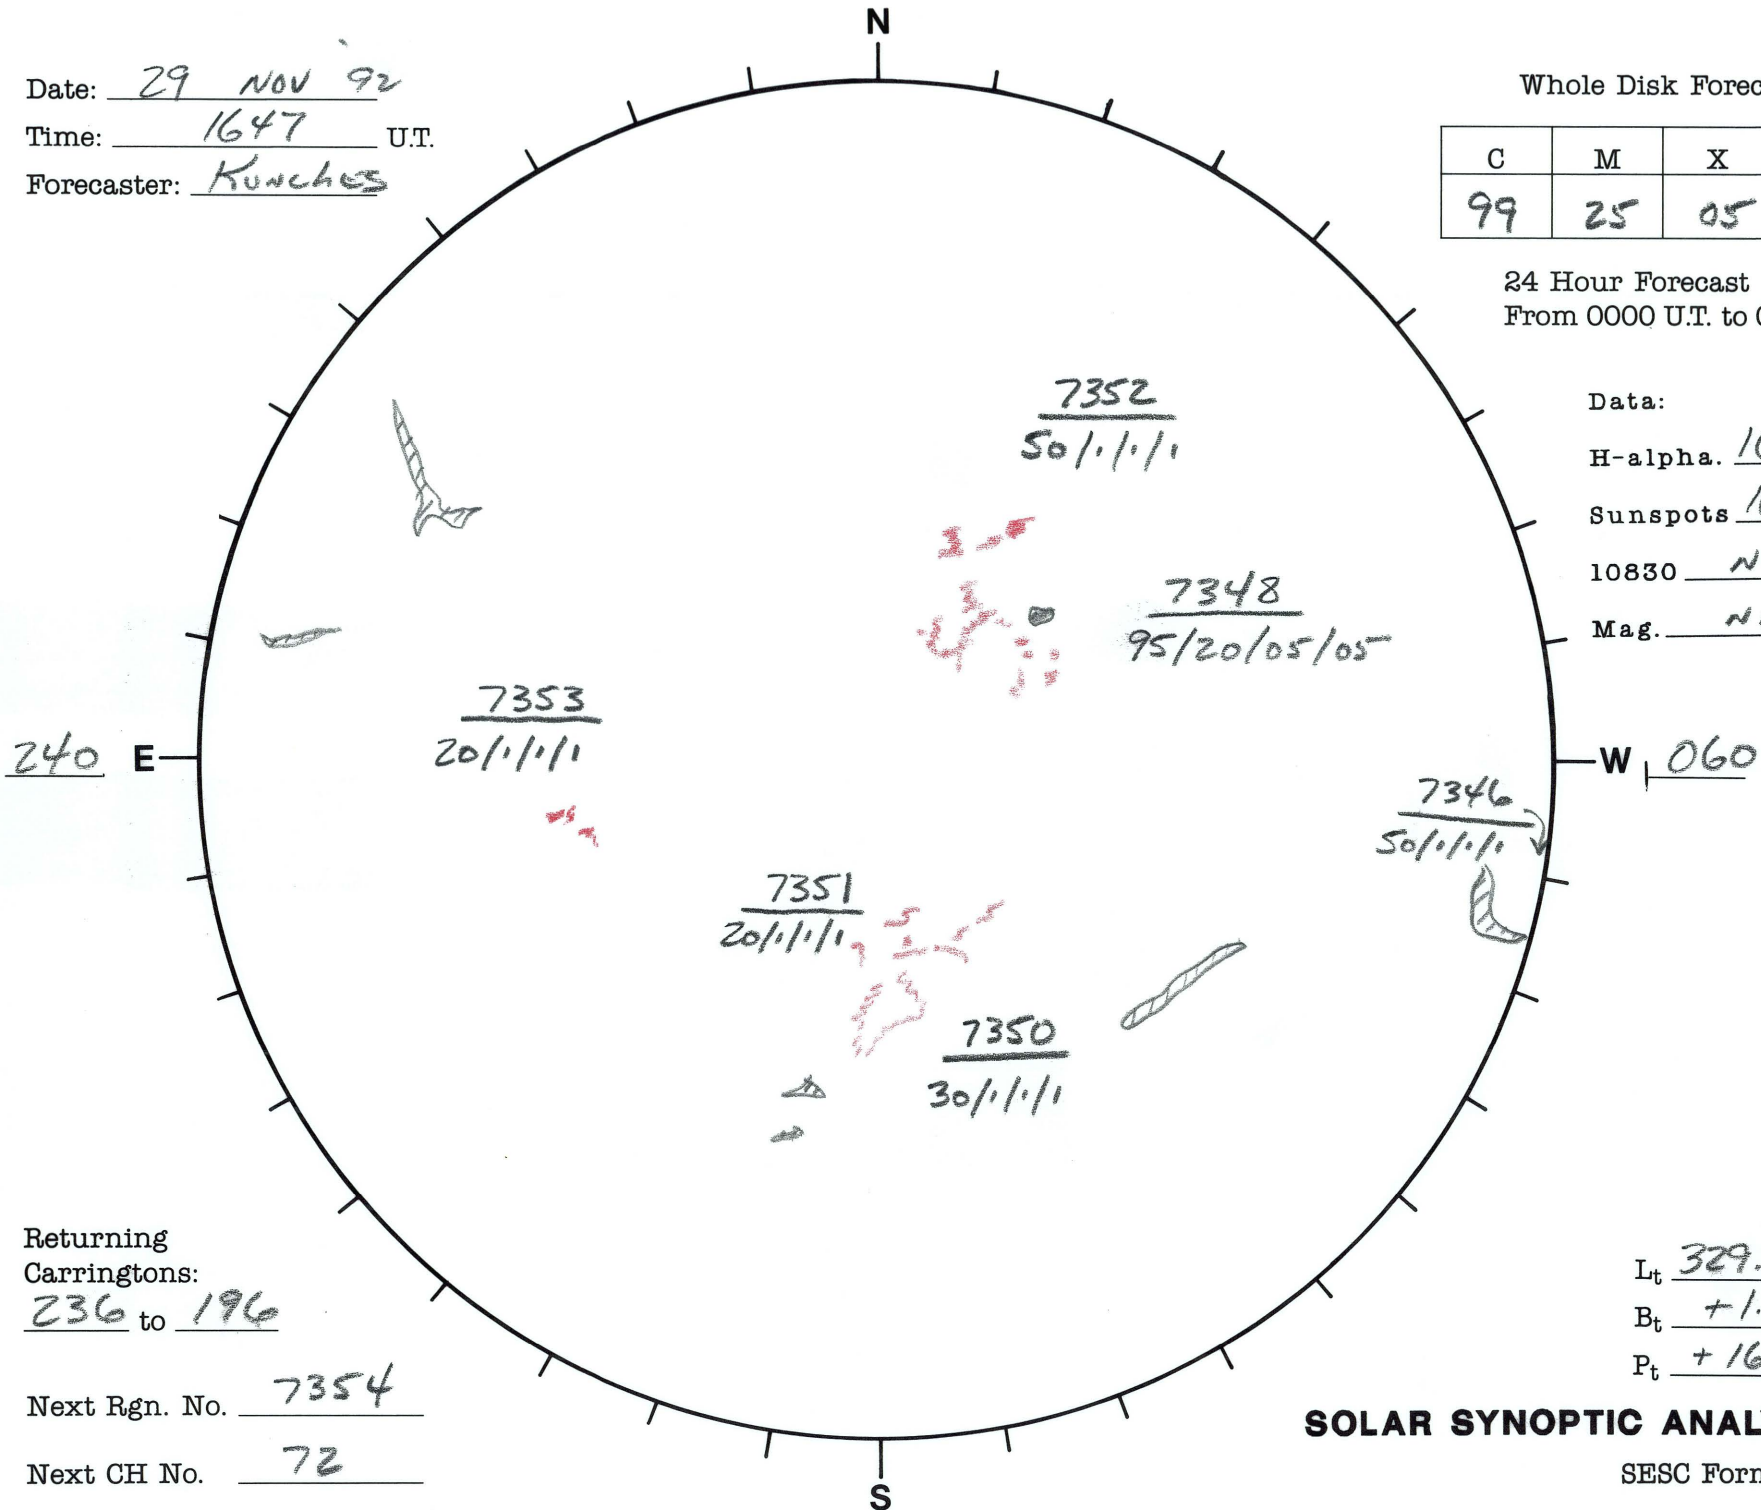

Date: 29 NOV 92
 Time: 1647 U.T.
 Forecaster: Kunches

Whole Disk Forecast

C	M	X	P
99	25	05	05

24 Hour Forecast
 From 0000 U.T. to 0000 U.T.

Data:
 H-alpha. 1647 U.T.
 Sunspots 1622 U.T.
 10830 NA U.T.
 Mag. NA U.T.

Returning Carringtons:
236 to 196

Next Rgn. No. 7354

Next CH No. 72

L_t 329.7
 B_t +1.0
 P_t +16.5

SOLAR SYNOPTIC ANALYSIS

SESC Form W18