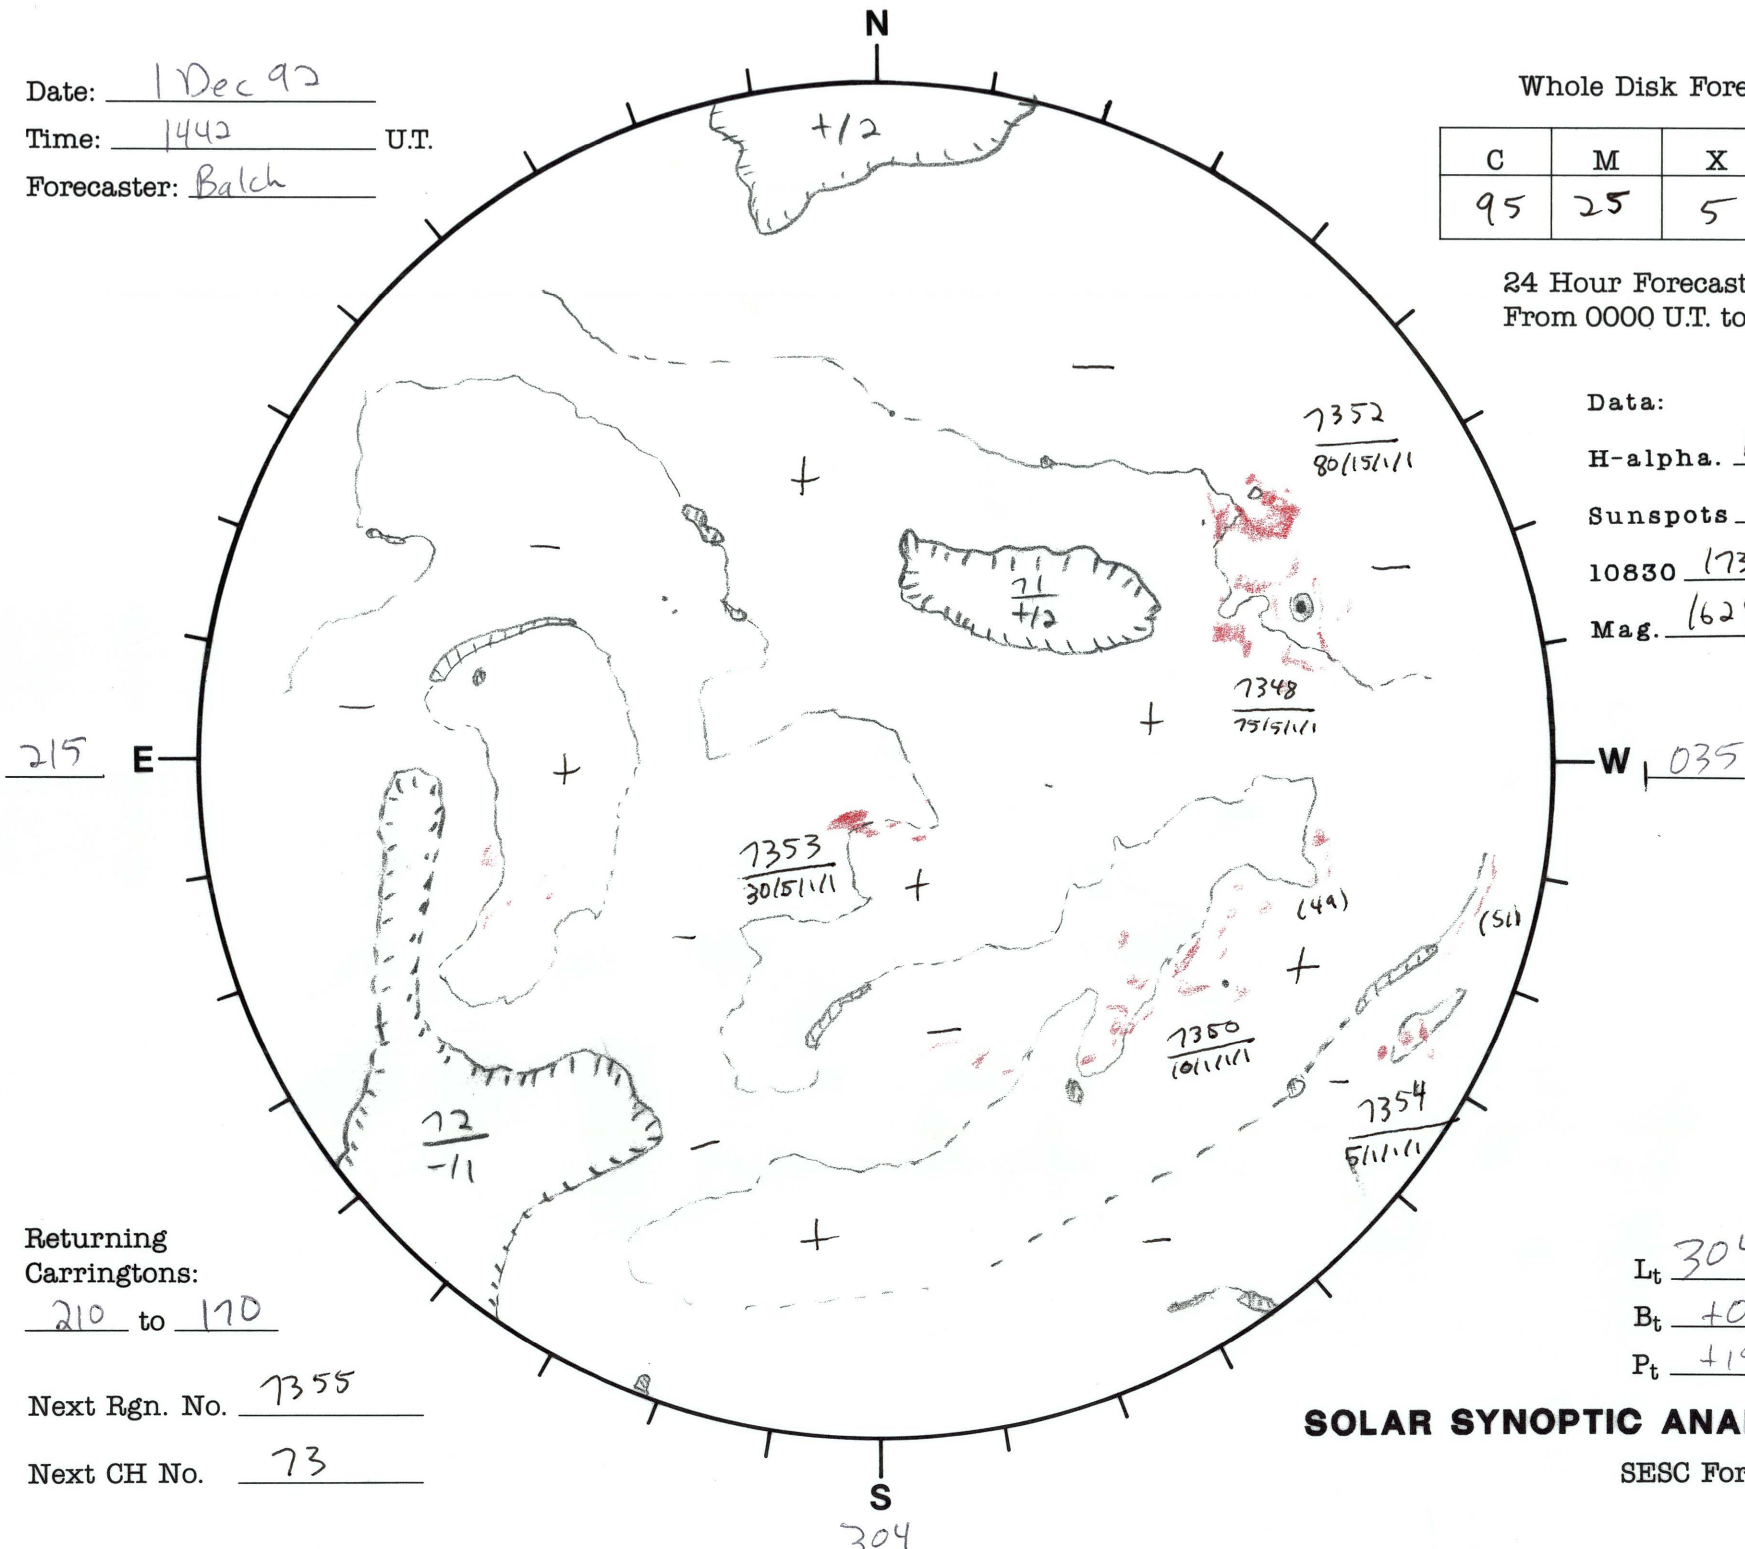

Date: 1 Dec 92
 Time: 1442 U.T.
 Forecaster: Balch

Whole Disk Forecast

C	M	X	P
95	25	5	5

24 Hour Forecast
 From 0000 U.T. to 0000 U.T.

Data:
 H-alpha. 1442 U.T.
 Sunspots na U.T.
 10830 1736 U.T.
 Mag. 1624 U.T.

Returning Carringtons:
210 to 170

Next Rgn. No. 7355
 Next CH No. 73

L_t 304.5
 B_t +0.8
 P_t +15.8

SOLAR SYNOPTIC ANALYSIS