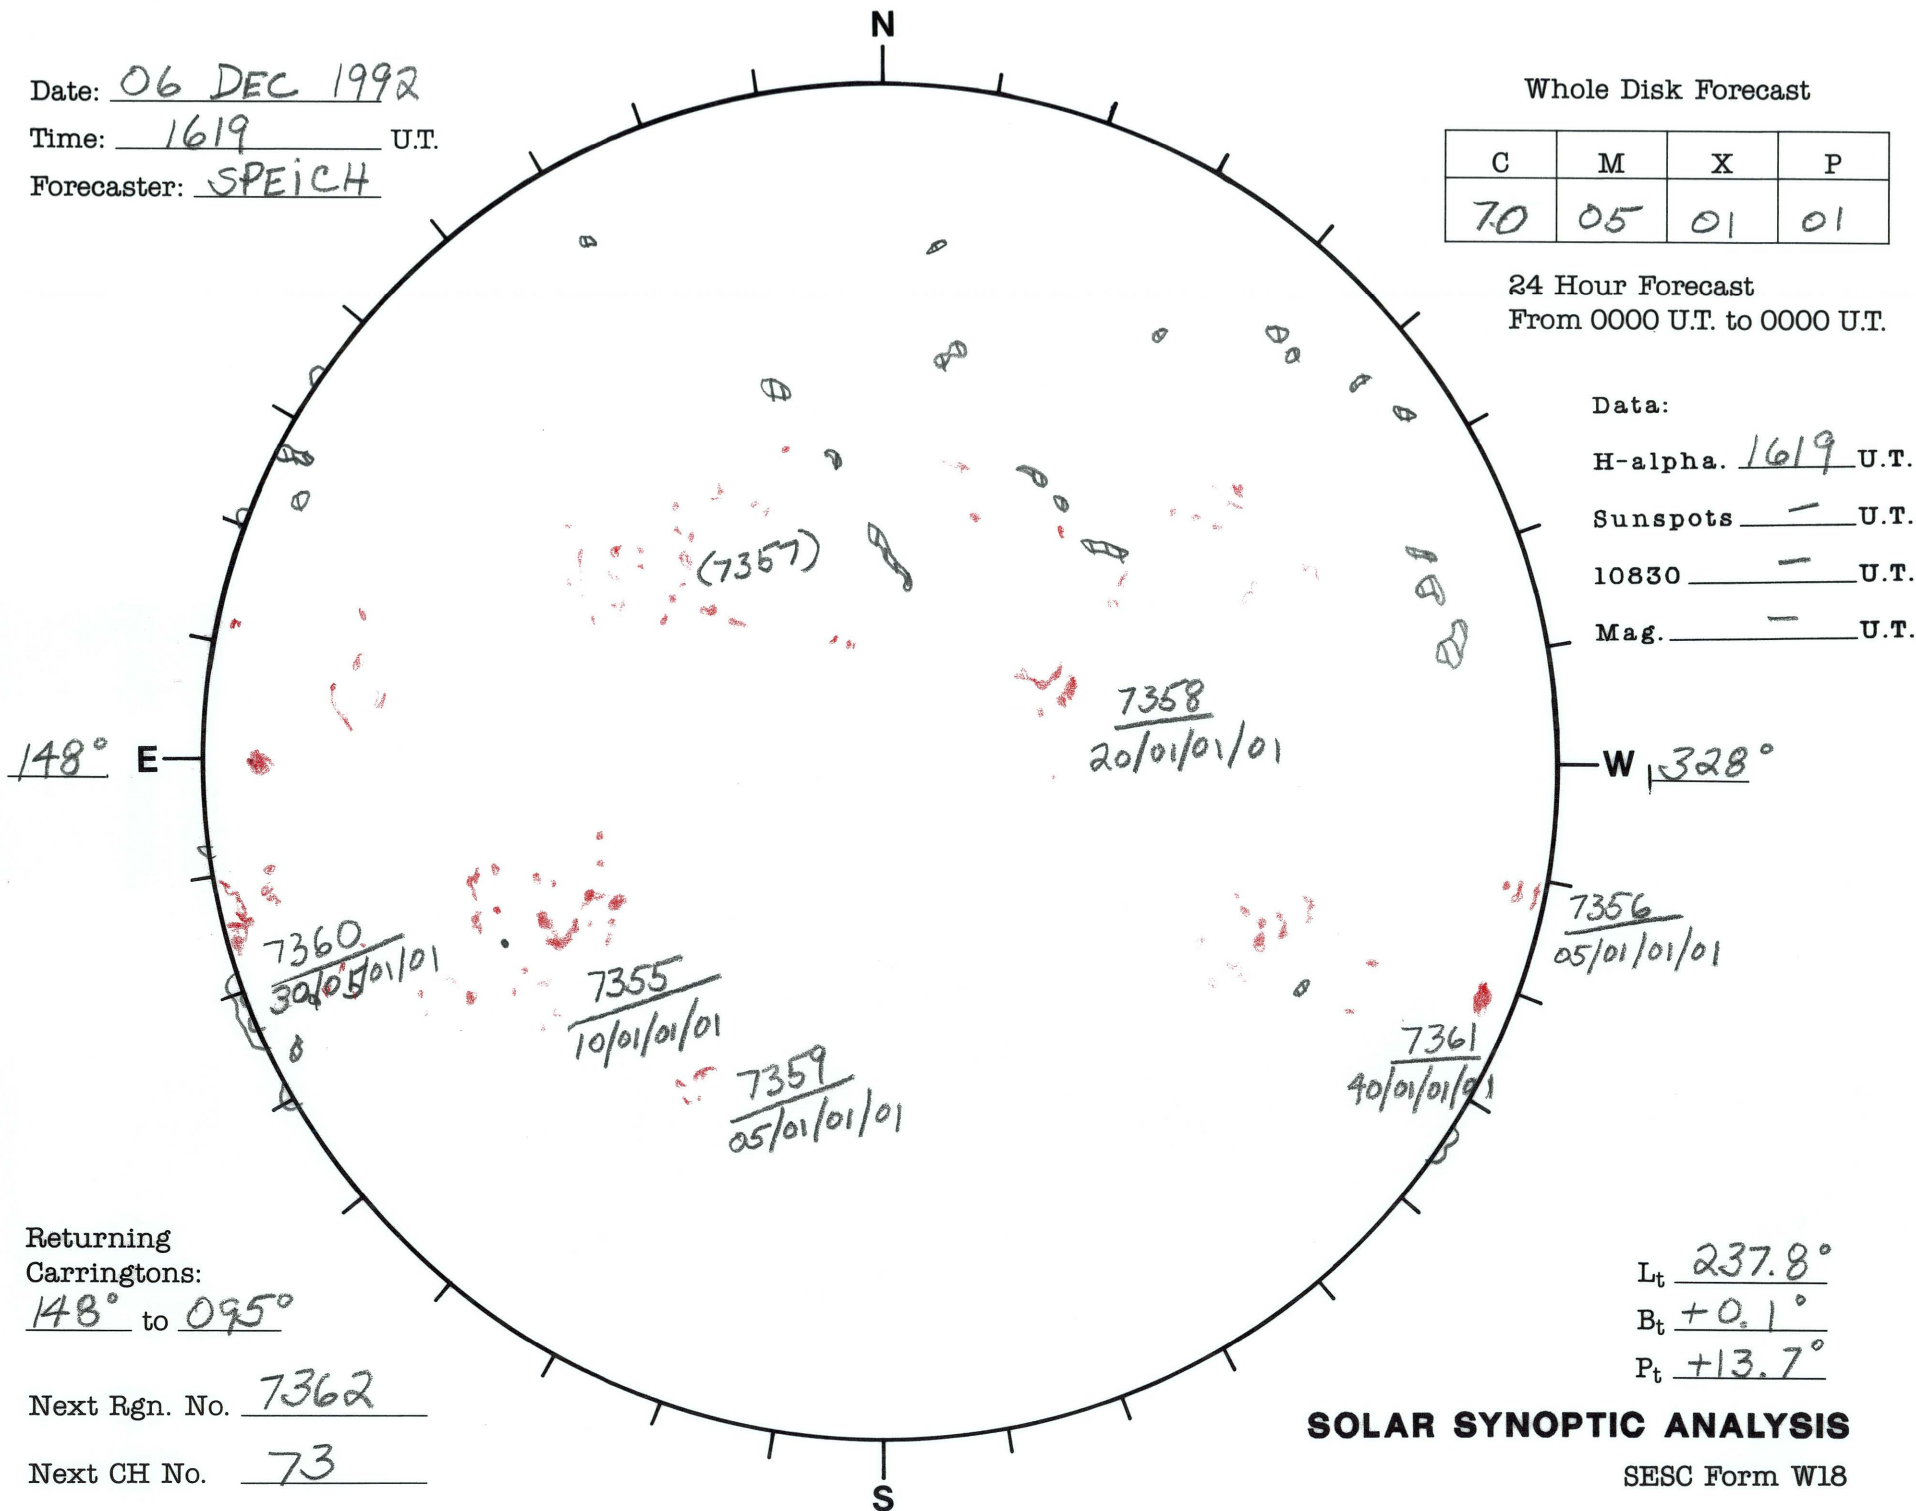

Date: 06 DEC 1992
 Time: 1619 U.T.
 Forecaster: SPEICH

Whole Disk Forecast

C	M	X	P
70	05	01	01

24 Hour Forecast
 From 0000 U.T. to 0000 U.T.

Data:
 H-alpha. 1619 U.T.
 Sunspots — U.T.
 10830 — U.T.
 Mag. — U.T.

Returning Carringtons:
148° to 095°

Next Rgn. No. 7362

Next CH No. 73

L_t 237.8°
 B_t +0.1°
 P_t +13.7°

SOLAR SYNOPTIC ANALYSIS