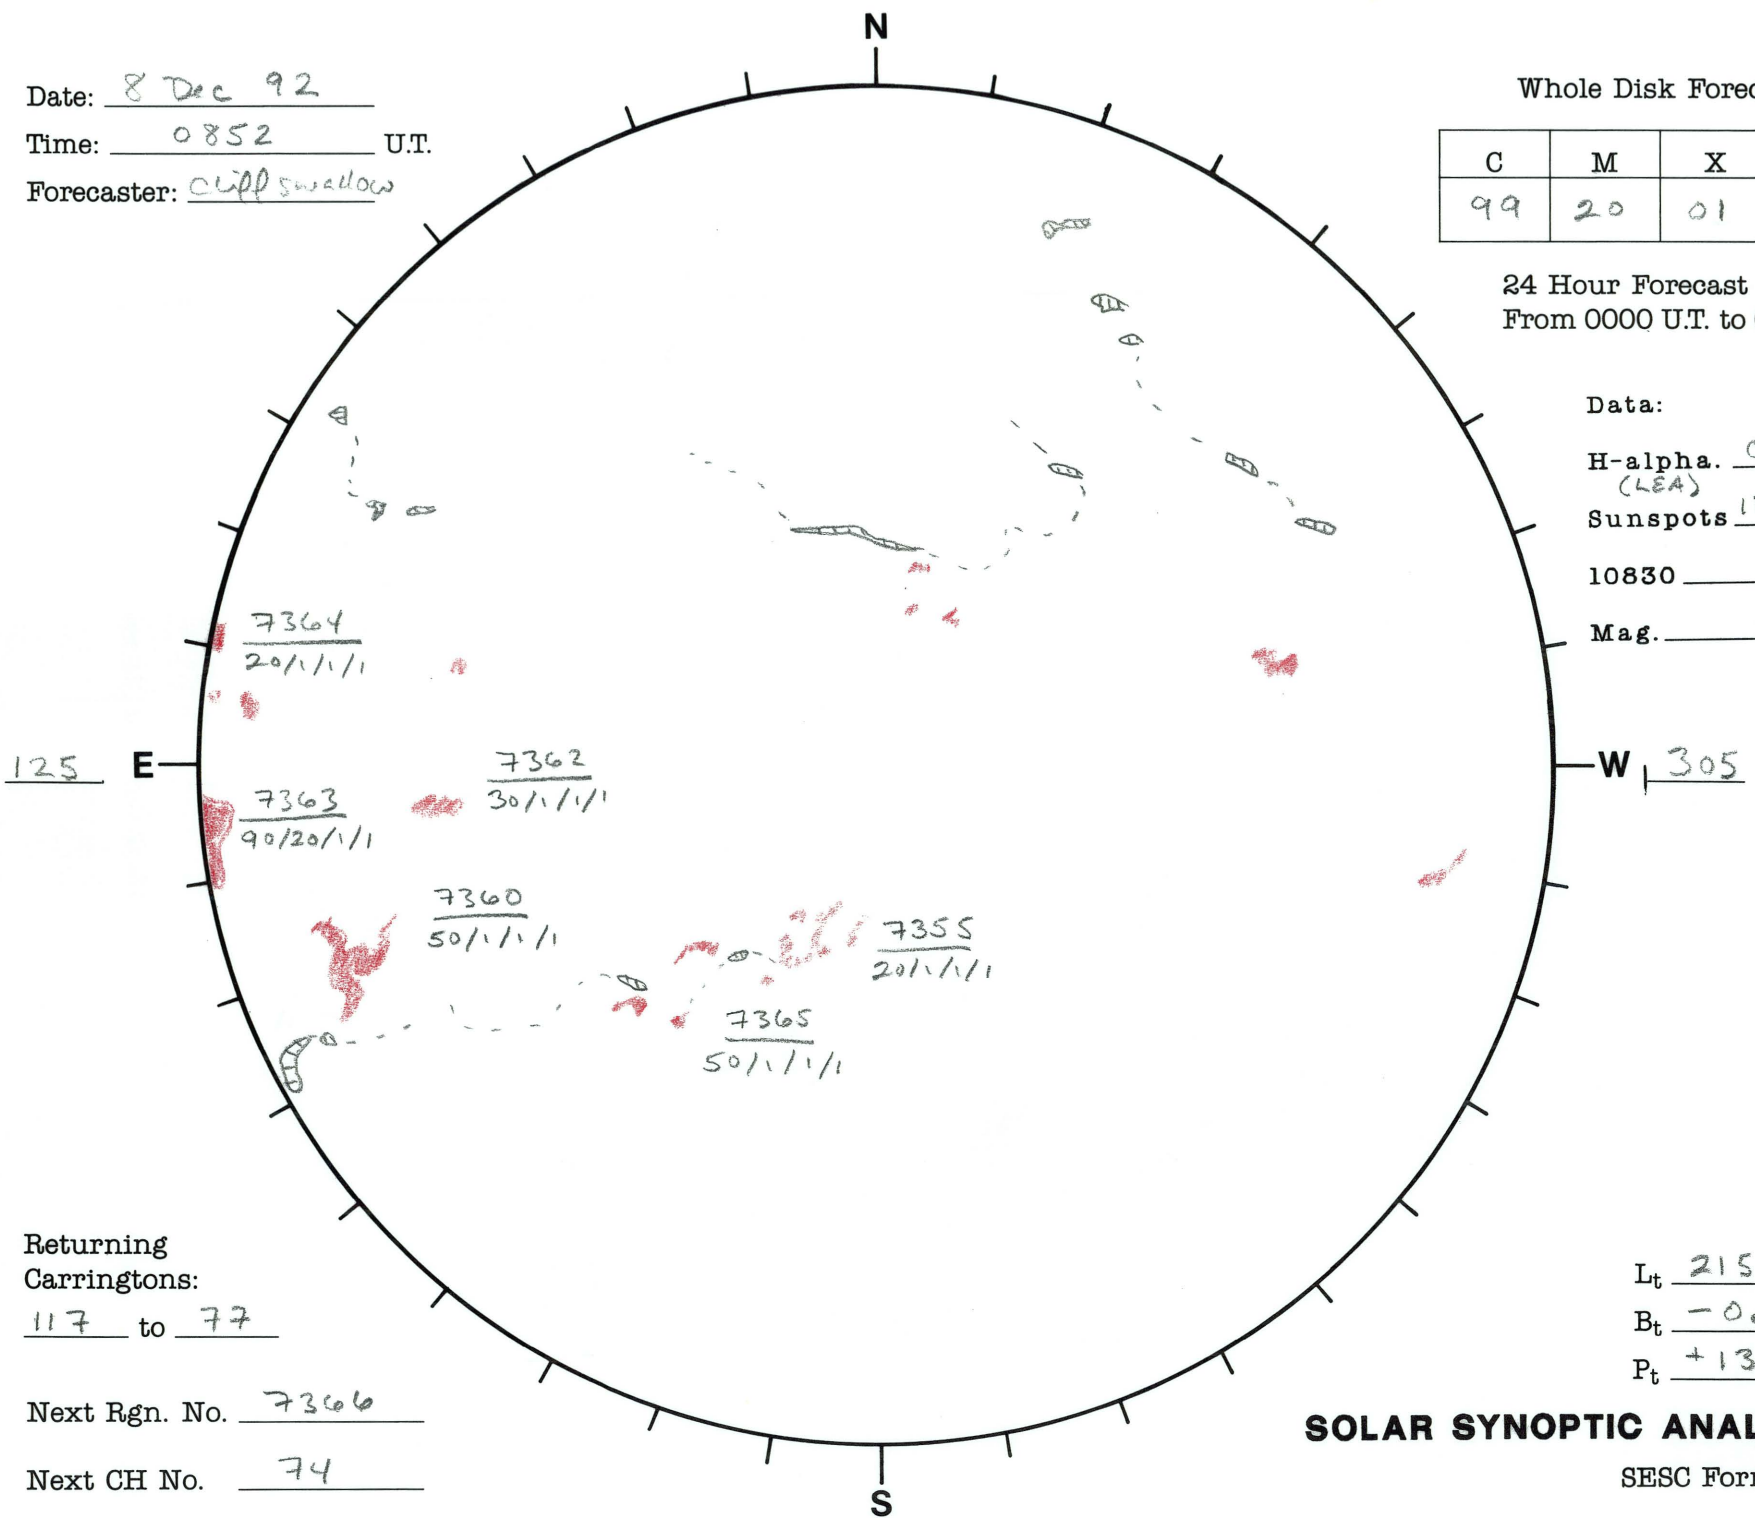

Date: 8 Dec 92
 Time: 0852 U.T.
 Forecaster: Cliff Swallow

Whole Disk Forecast

C	M	X	P
99	20	01	01

24 Hour Forecast
 From 0000 U.T. to 0000 U.T.

Data:
 H-alpha. 0852 U.T.
 (LEA)
 Sunspots 1700 U.T.
 10830 NA U.T.
 Mag. NA U.T.

Returning
 Carringtons:
117 to 77

Next Rgn. No. 7366

Next CH No. 74

L_t 215.5
 B_t -0.1
 P_t +13.0

SOLAR SYNOPTIC ANALYSIS