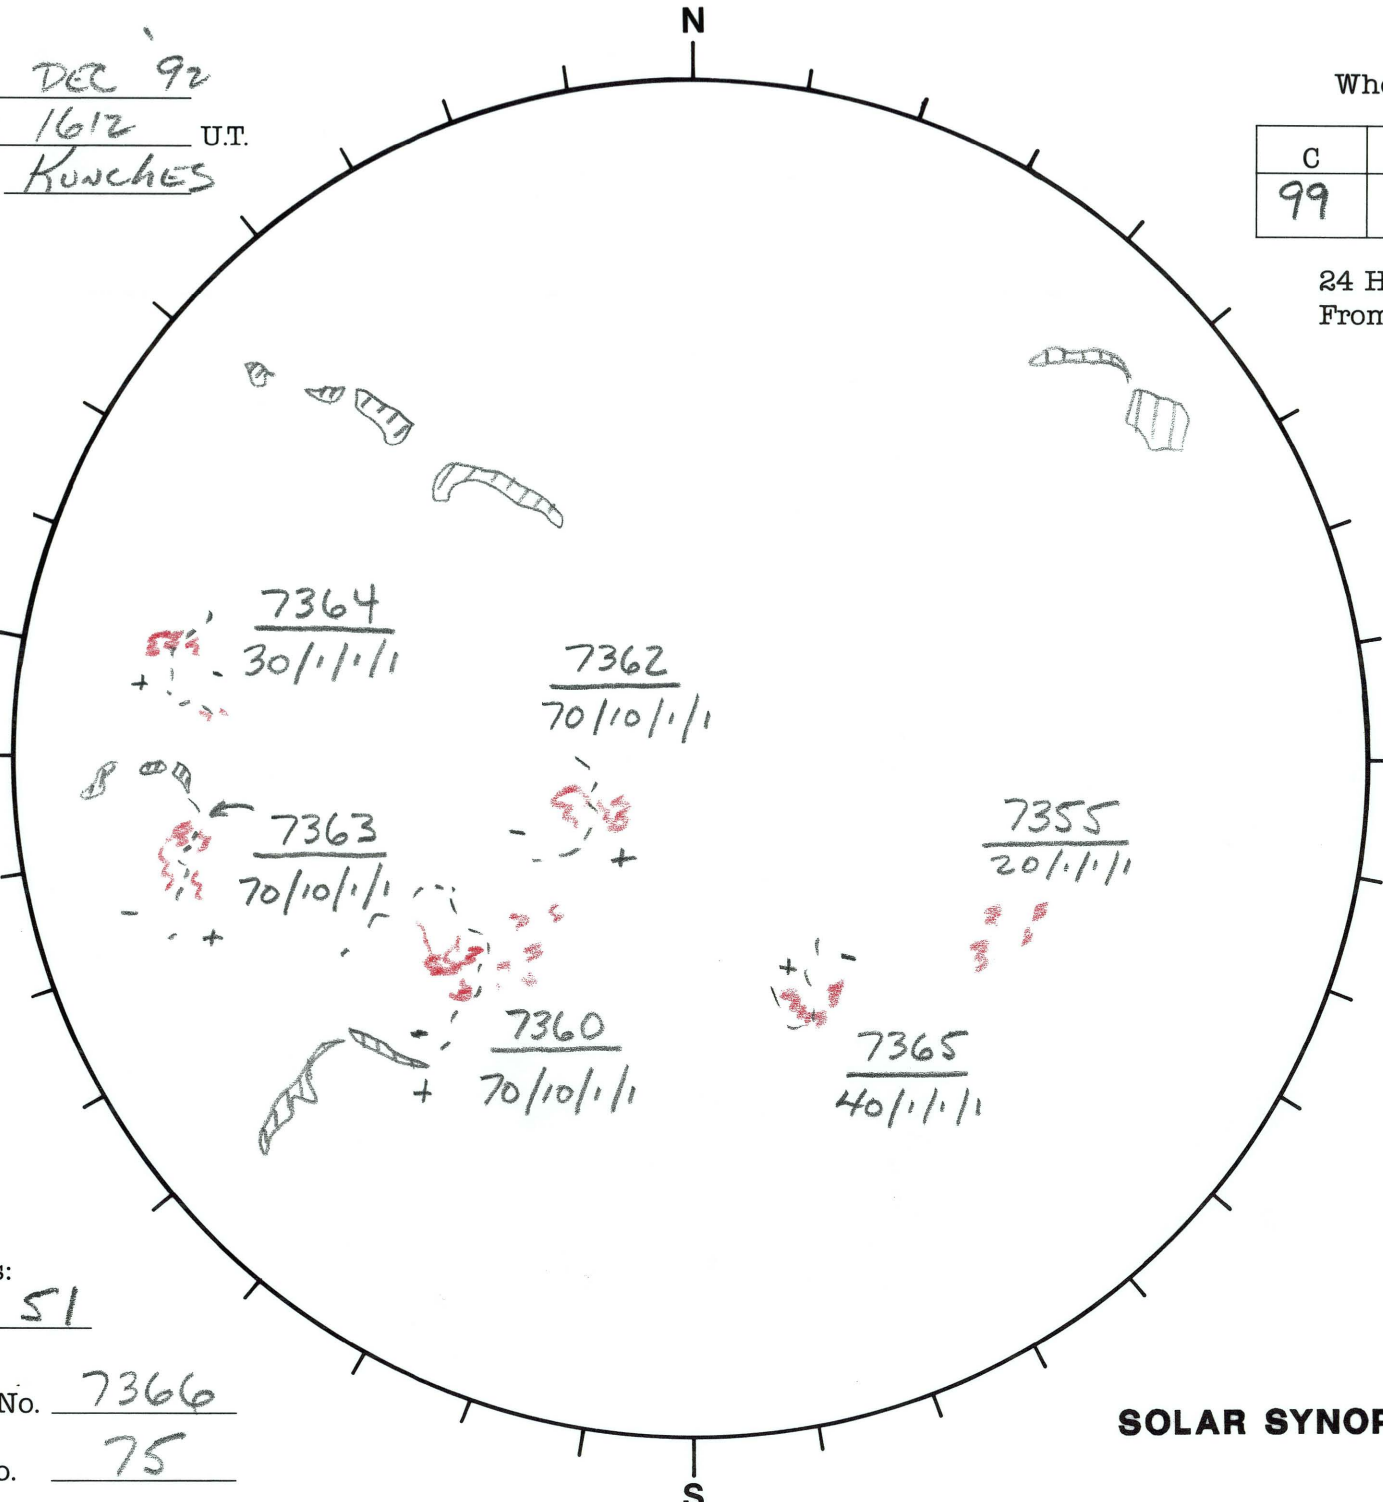

Date: 10 DEC '92
 Time: 1612 U.T.
 Forecaster: KUNCHES

Whole Disk Forecast

C	M	X	P
99	30	01	01

24 Hour Forecast
 From 0000 U.T. to 0000 U.T.

Data:
 H-alpha. 1612 U.T.
 Sunspots 1558 U.T.
 10830 NA U.T.
 Mag. 1559 U.T.

095 E

W 275

Returning Carringtons:
91 to 51

Next Rgn. No. 7366
 Next CH No. 75

L_t 185
 B_t -0.4
 P_t +12.0

SOLAR SYNOPTIC ANALYSIS