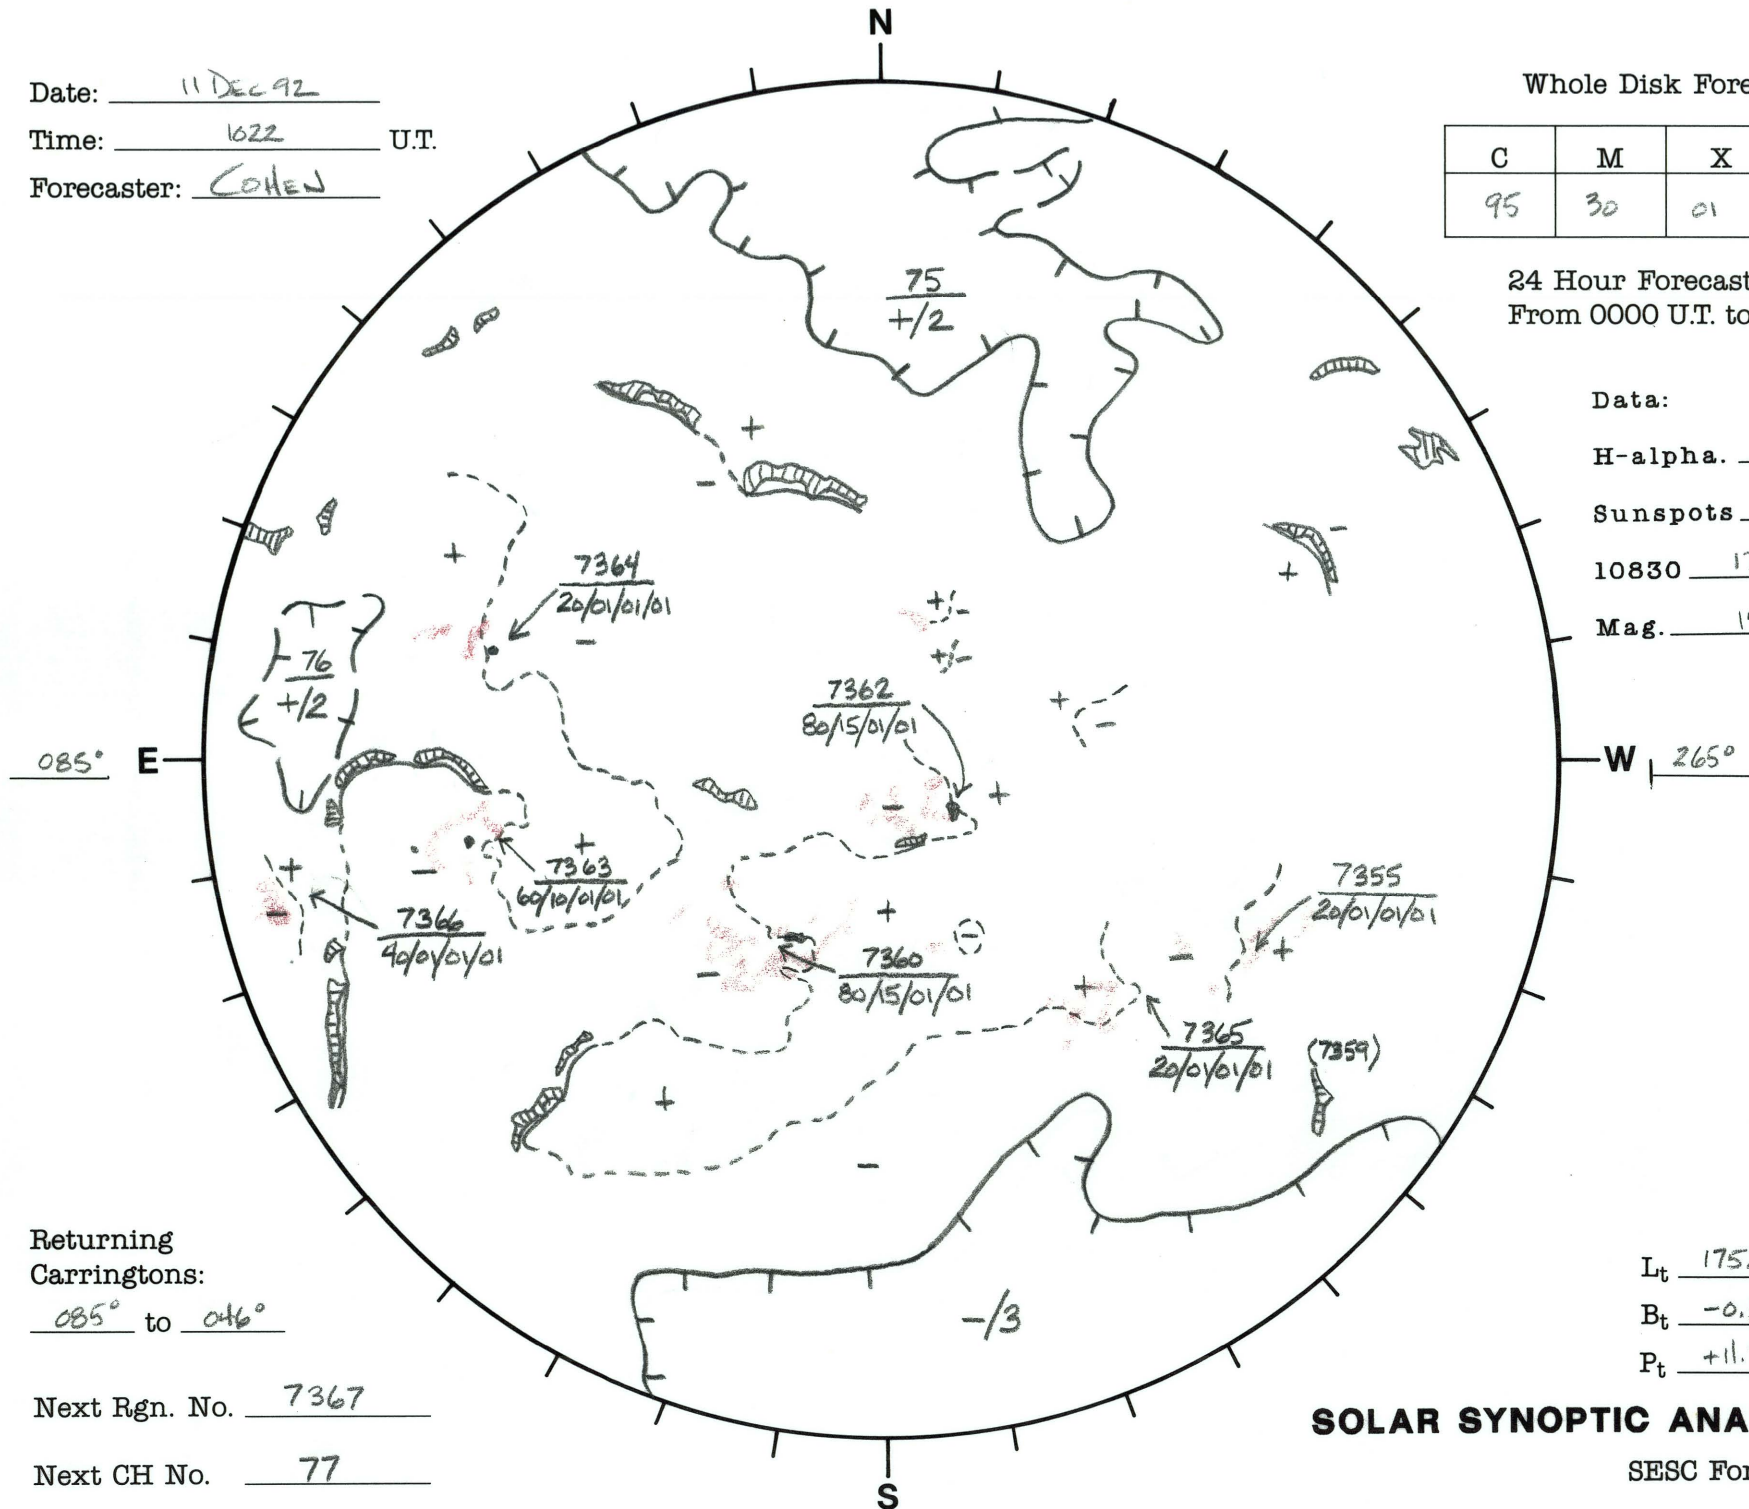

Date: 11 DEC 92
 Time: 1022 U.T.
 Forecaster: COHEN

Whole Disk Forecast

C	M	X	P
95	30	01	01

24 Hour Forecast
 From 0000 U.T. to 0000 U.T.

Data:

H-alpha. 1022 U.T.
 Sunspots 1649 U.T.
 10830 1718 U.T.
 Mag. 1557 U.T.

Returning Carringtons:
085° to 046°

Next Rgn. No. 7367

Next CH No. 77

L_t 175.1°
 B_t -0.5°
 P_t +11.7°

SOLAR SYNOPTIC ANALYSIS

SESC Form W18