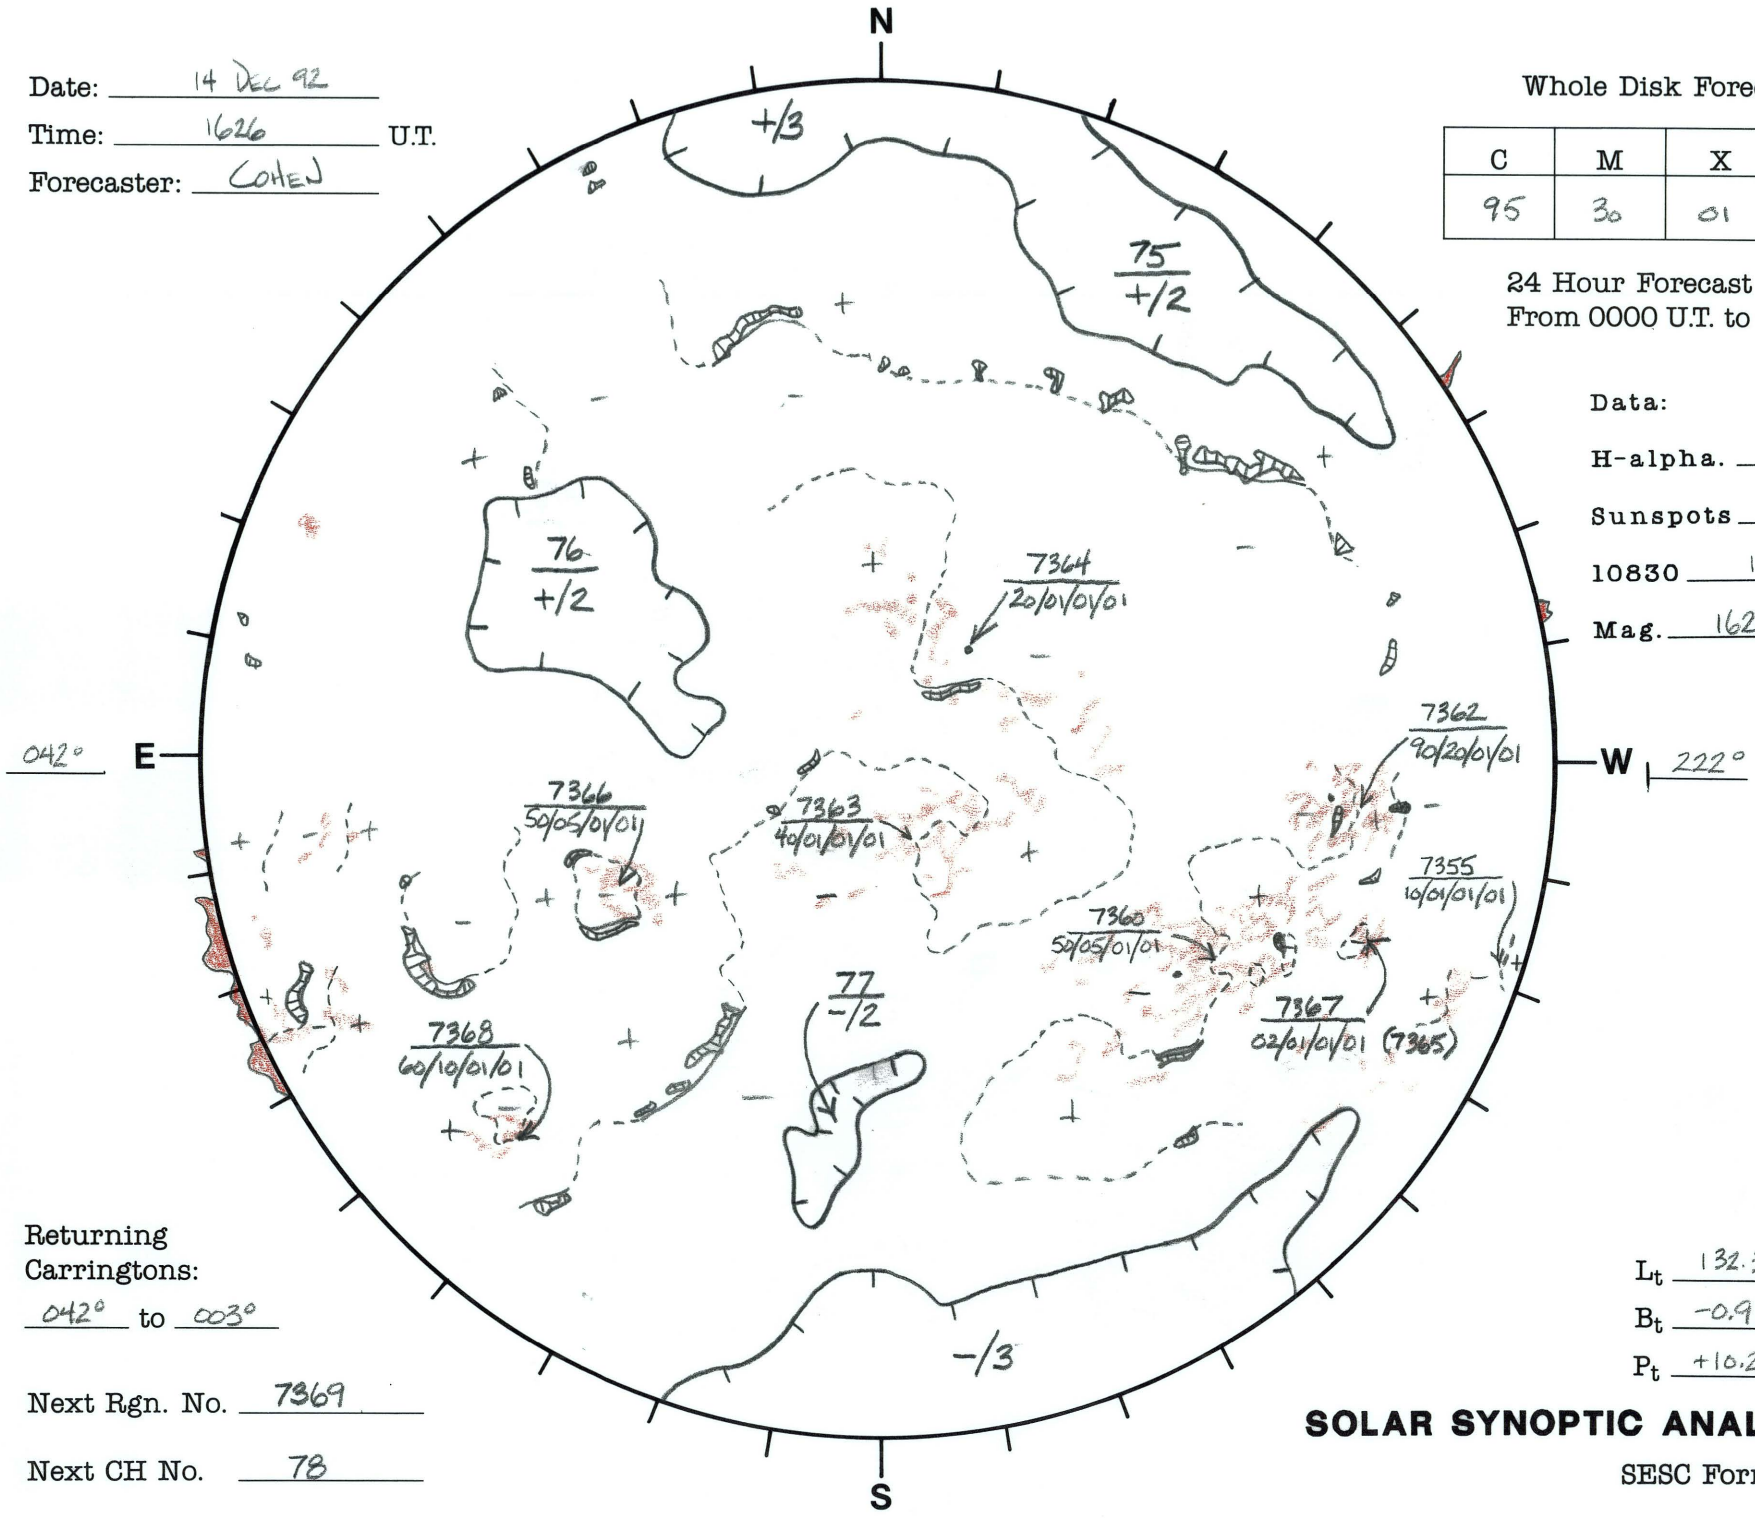

Date: 14 Dec 92
 Time: 1626 U.T.
 Forecaster: COHEN

Whole Disk Forecast

C	M	X	P
95	30	01	01

24 Hour Forecast
 From 0000 U.T. to 0000 U.T.

Data:
 H-alpha. 1626 U.T.
 Sunspots 1615 U.T.
 10830 1758 U.T.
 Mag. 1623 U.T.

Returning Carringtons:
042° to 003°

Next Rgn. No. 7369

Next CH No. 78

L_t 132.3°
 B_t -0.9°
 P_t +10.2°

SOLAR SYNOPTIC ANALYSIS