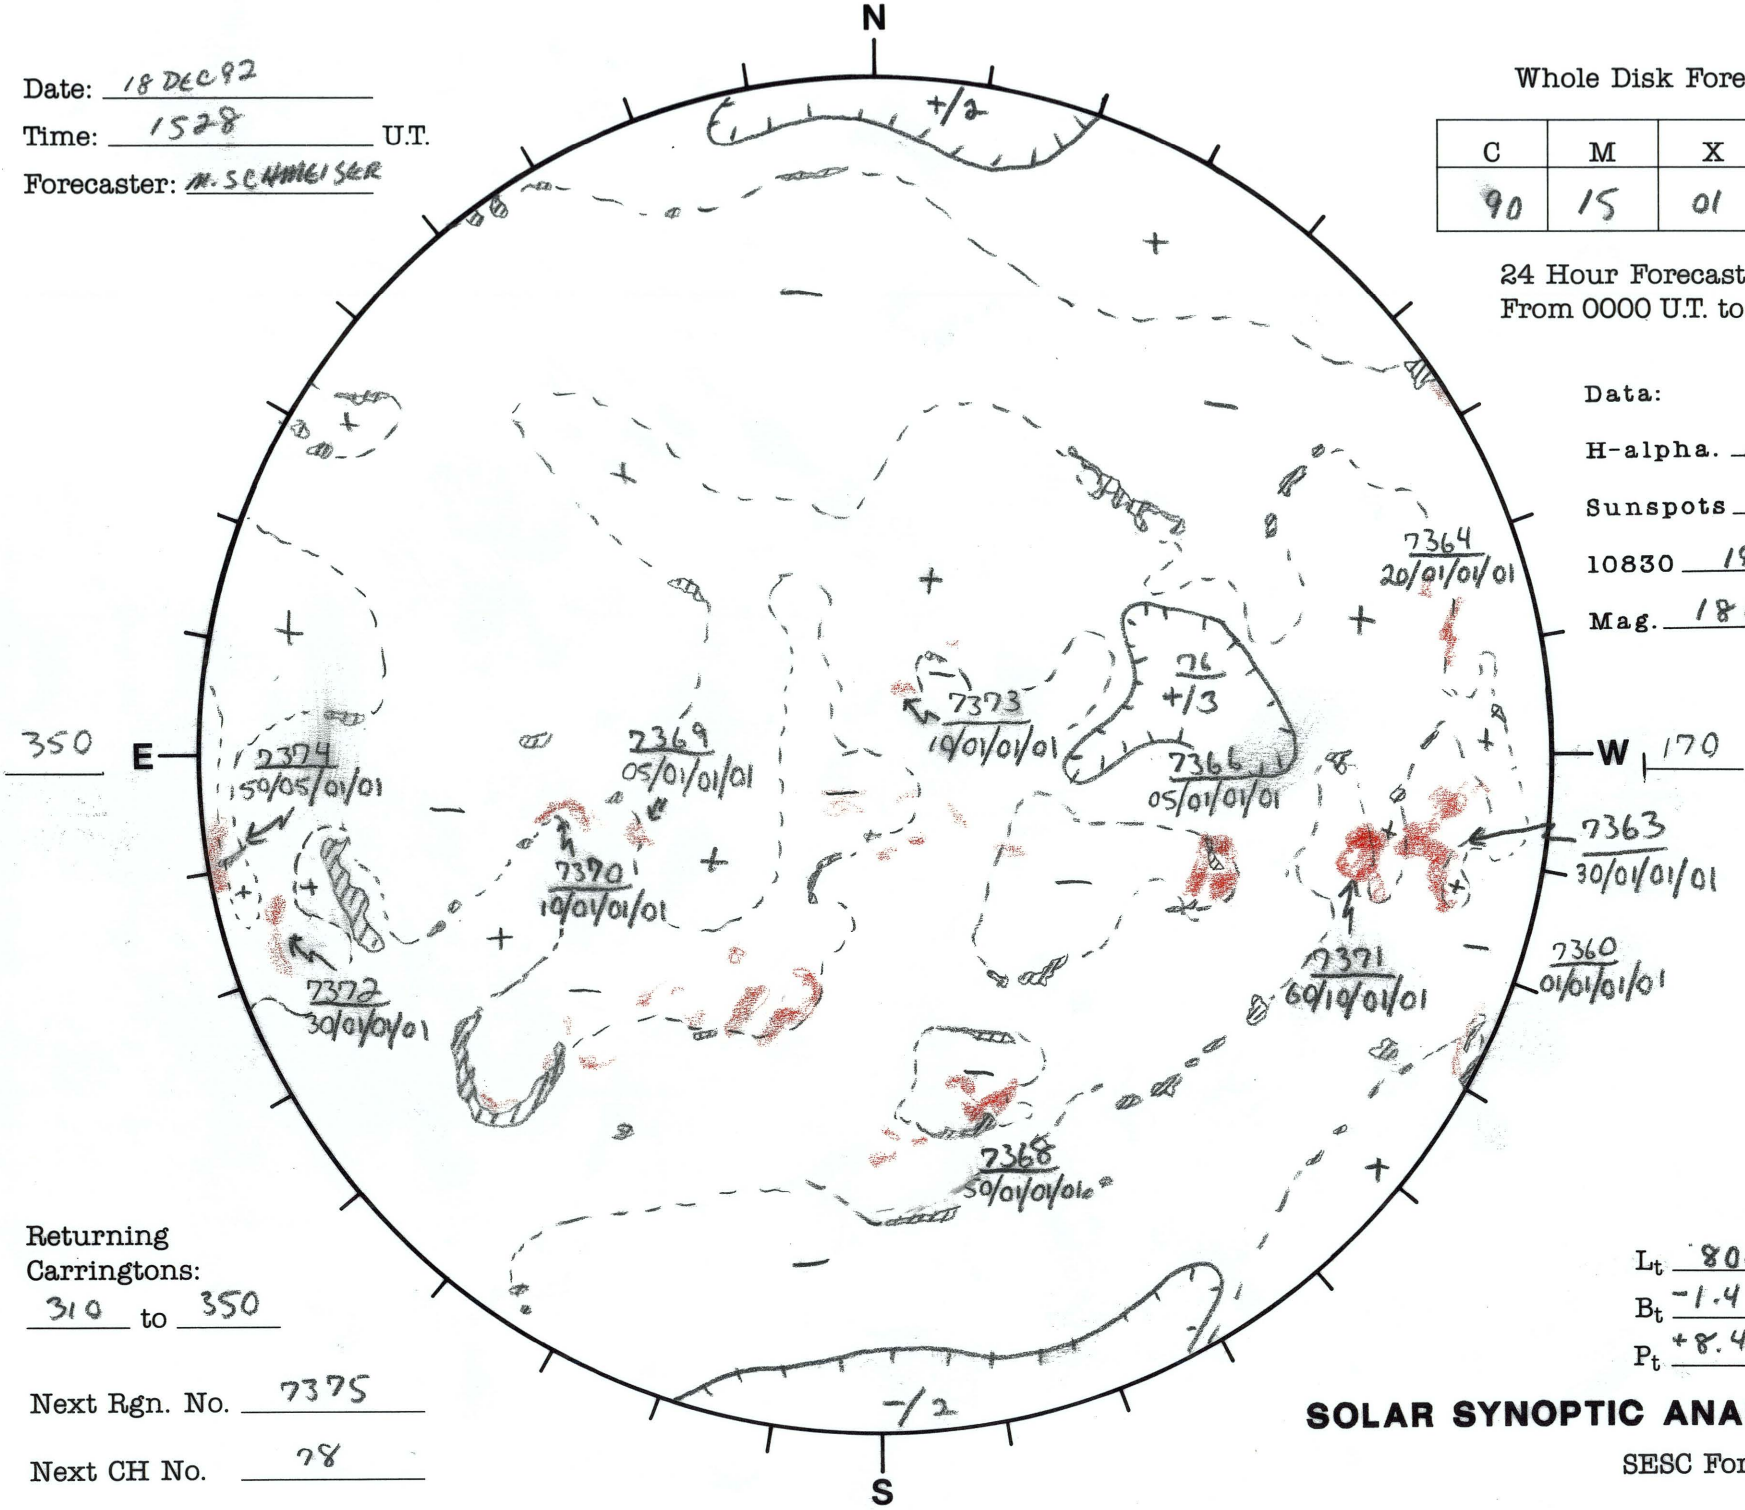

Date: 18 DEC 92
 Time: 1528 U.T.
 Forecaster: M. SCHMEISER

Whole Disk Forecast

C	M	X	P
90	15	01	01

24 Hour Forecast
 From 0000 U.T. to 0000 U.T.

Data:
 H-alpha. 1528 U.T.
 Sunspots — U.T.
 10830 1912 U.T.
 Mag. 1802 U.T.

Returning Carringtons:
310 to 350

Next Rgn. No. 7375

Next CH No. 78

L_t 80.1
 B_t -1.4
 P_t +8.4

SOLAR SYNOPTIC ANALYSIS