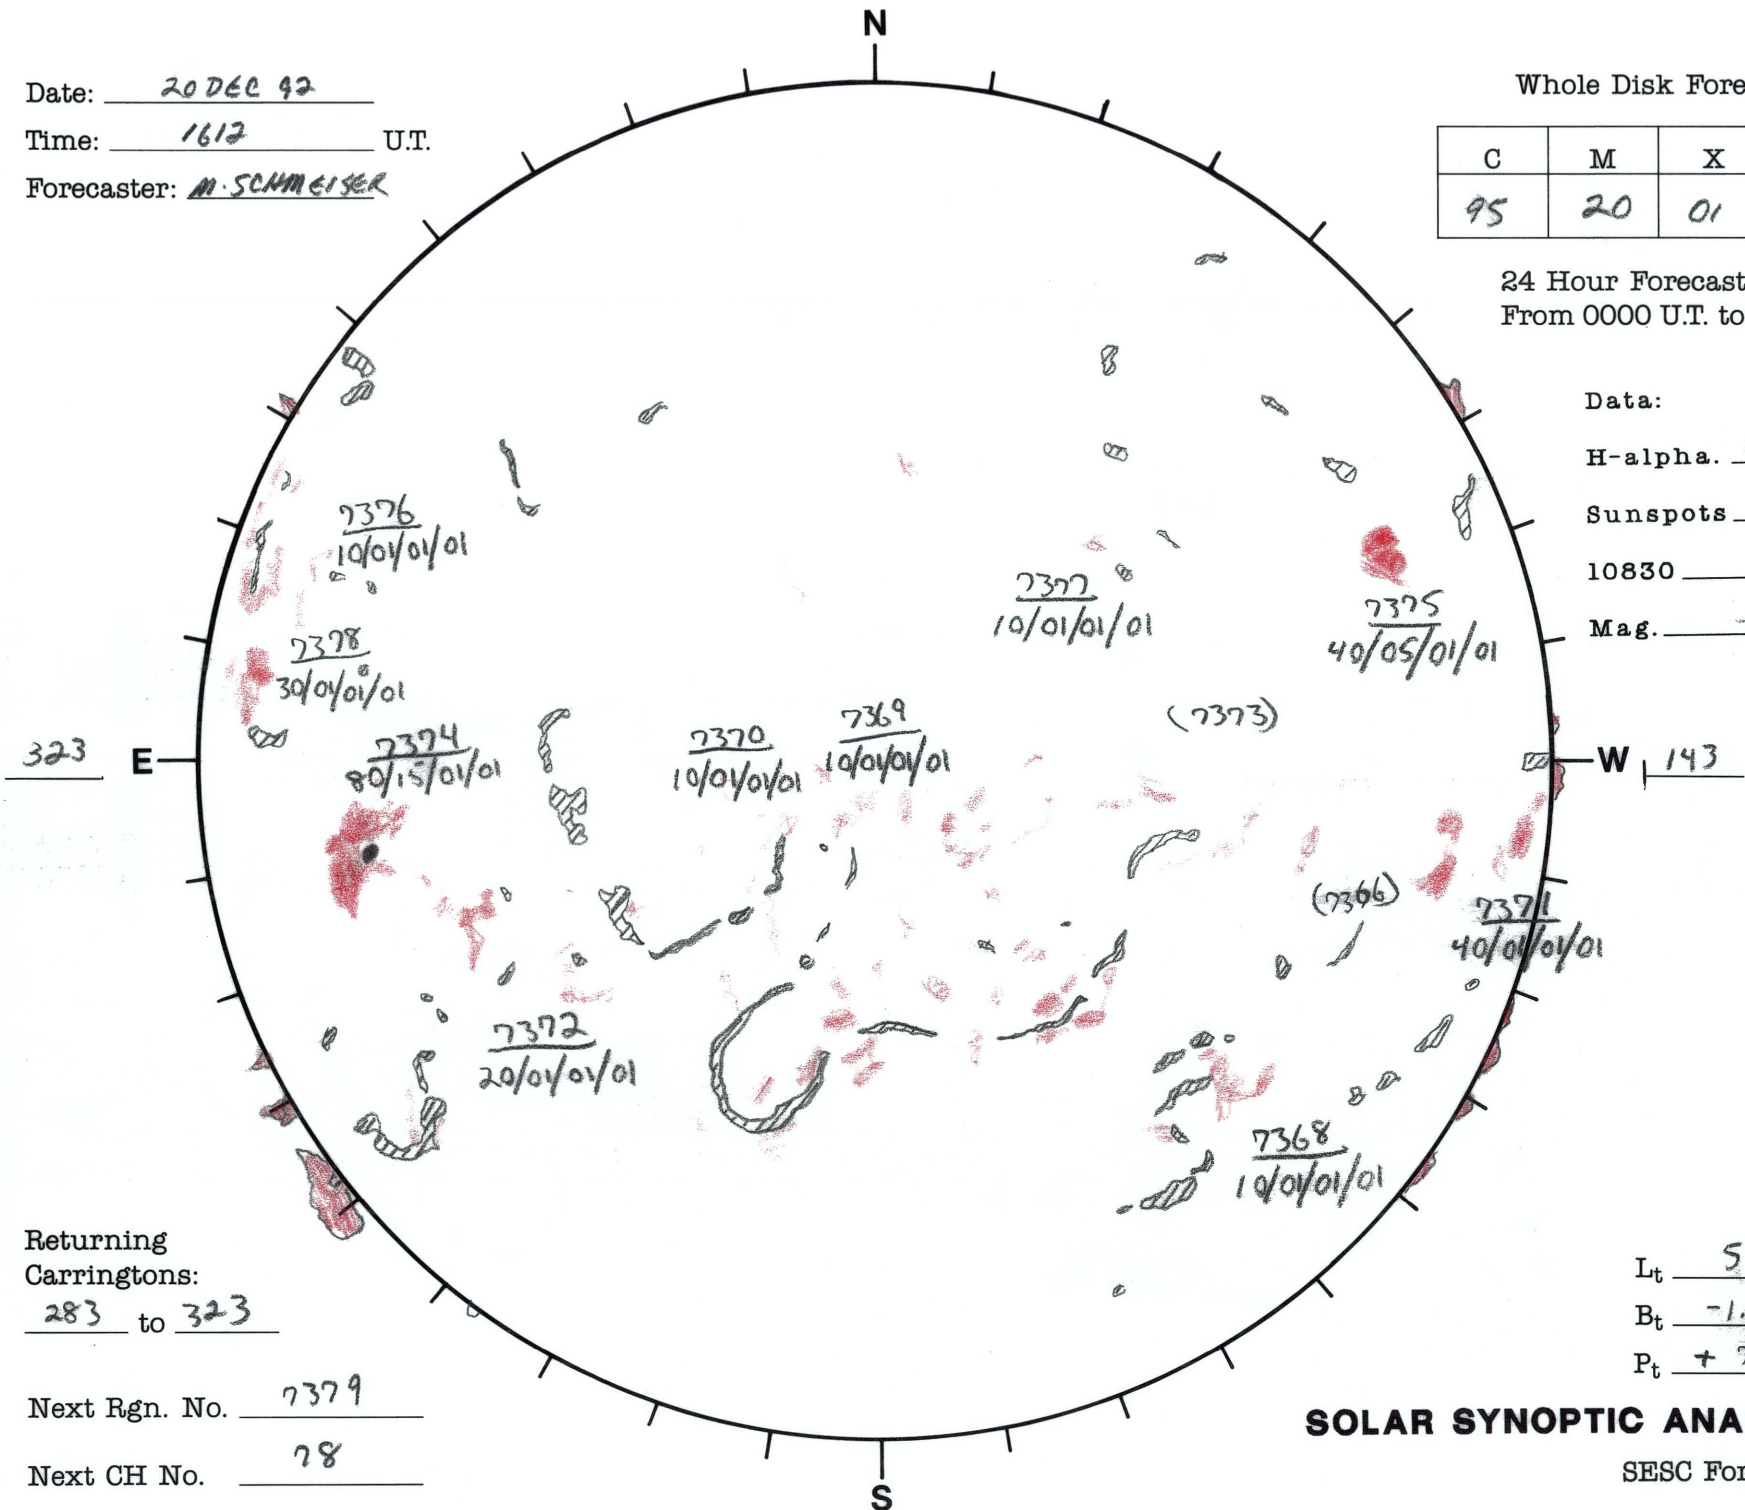

Date: 20 DEC 92
 Time: 1612 U.T.
 Forecaster: M. SCHMEISER

Whole Disk Forecast

C	M	X	P
95	20	01	01

24 Hour Forecast
 From 0000 U.T. to 0000 U.T.

Data:
 H-alpha. 1612 U.T.
 Sunspots — U.T.
 10830 — U.T.
 Mag. — U.T.

Returning Carringtons:
283 to 323

Next Rgn. No. 7379
 Next CH No. 78

L_t 53.4
 B_t -1.7
 P_t +7.5

SOLAR SYNOPTIC ANALYSIS