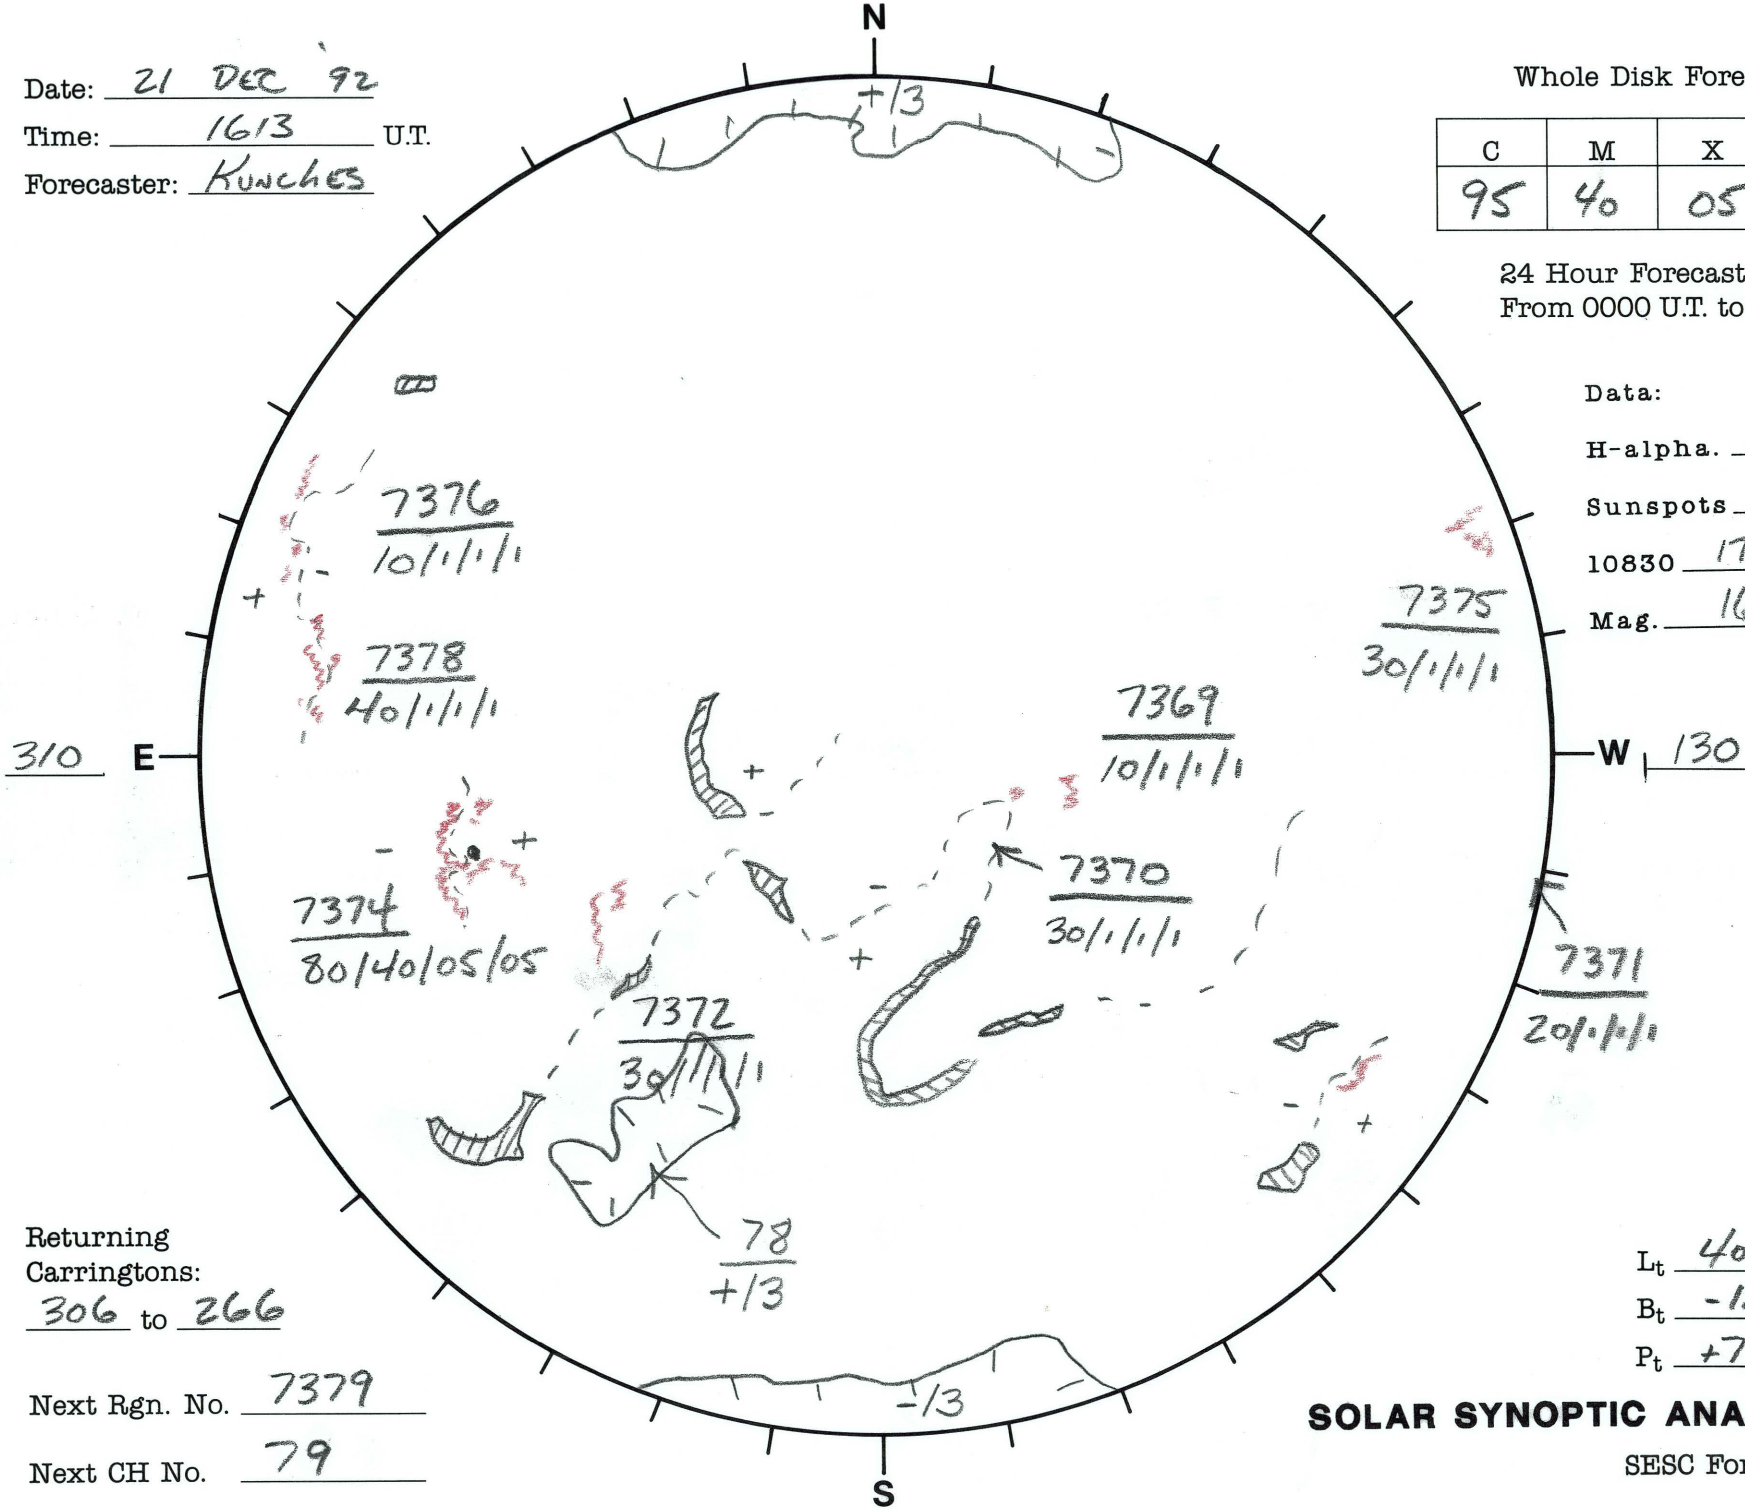

Date: 21 DEC 92
 Time: 1613 U.T.
 Forecaster: KUNCHES

Whole Disk Forecast

| C | M | X | P |
|----|----|----|----|
| 95 | 40 | 05 | 05 |

24 Hour Forecast
 From 0000 U.T. to 0000 U.T.

Data:
 H-alpha. 1613 U.T.
 Sunspots 1556 U.T.
 10830 1723 U.T.
 Mag. 1608 U.T.

Returning Carringtons:
306 to 266

Next Rgn. No. 7379

Next CH No. 79

L_t 40.2
 B_t -1.8
 P_t +7.0

SOLAR SYNOPTIC ANALYSIS