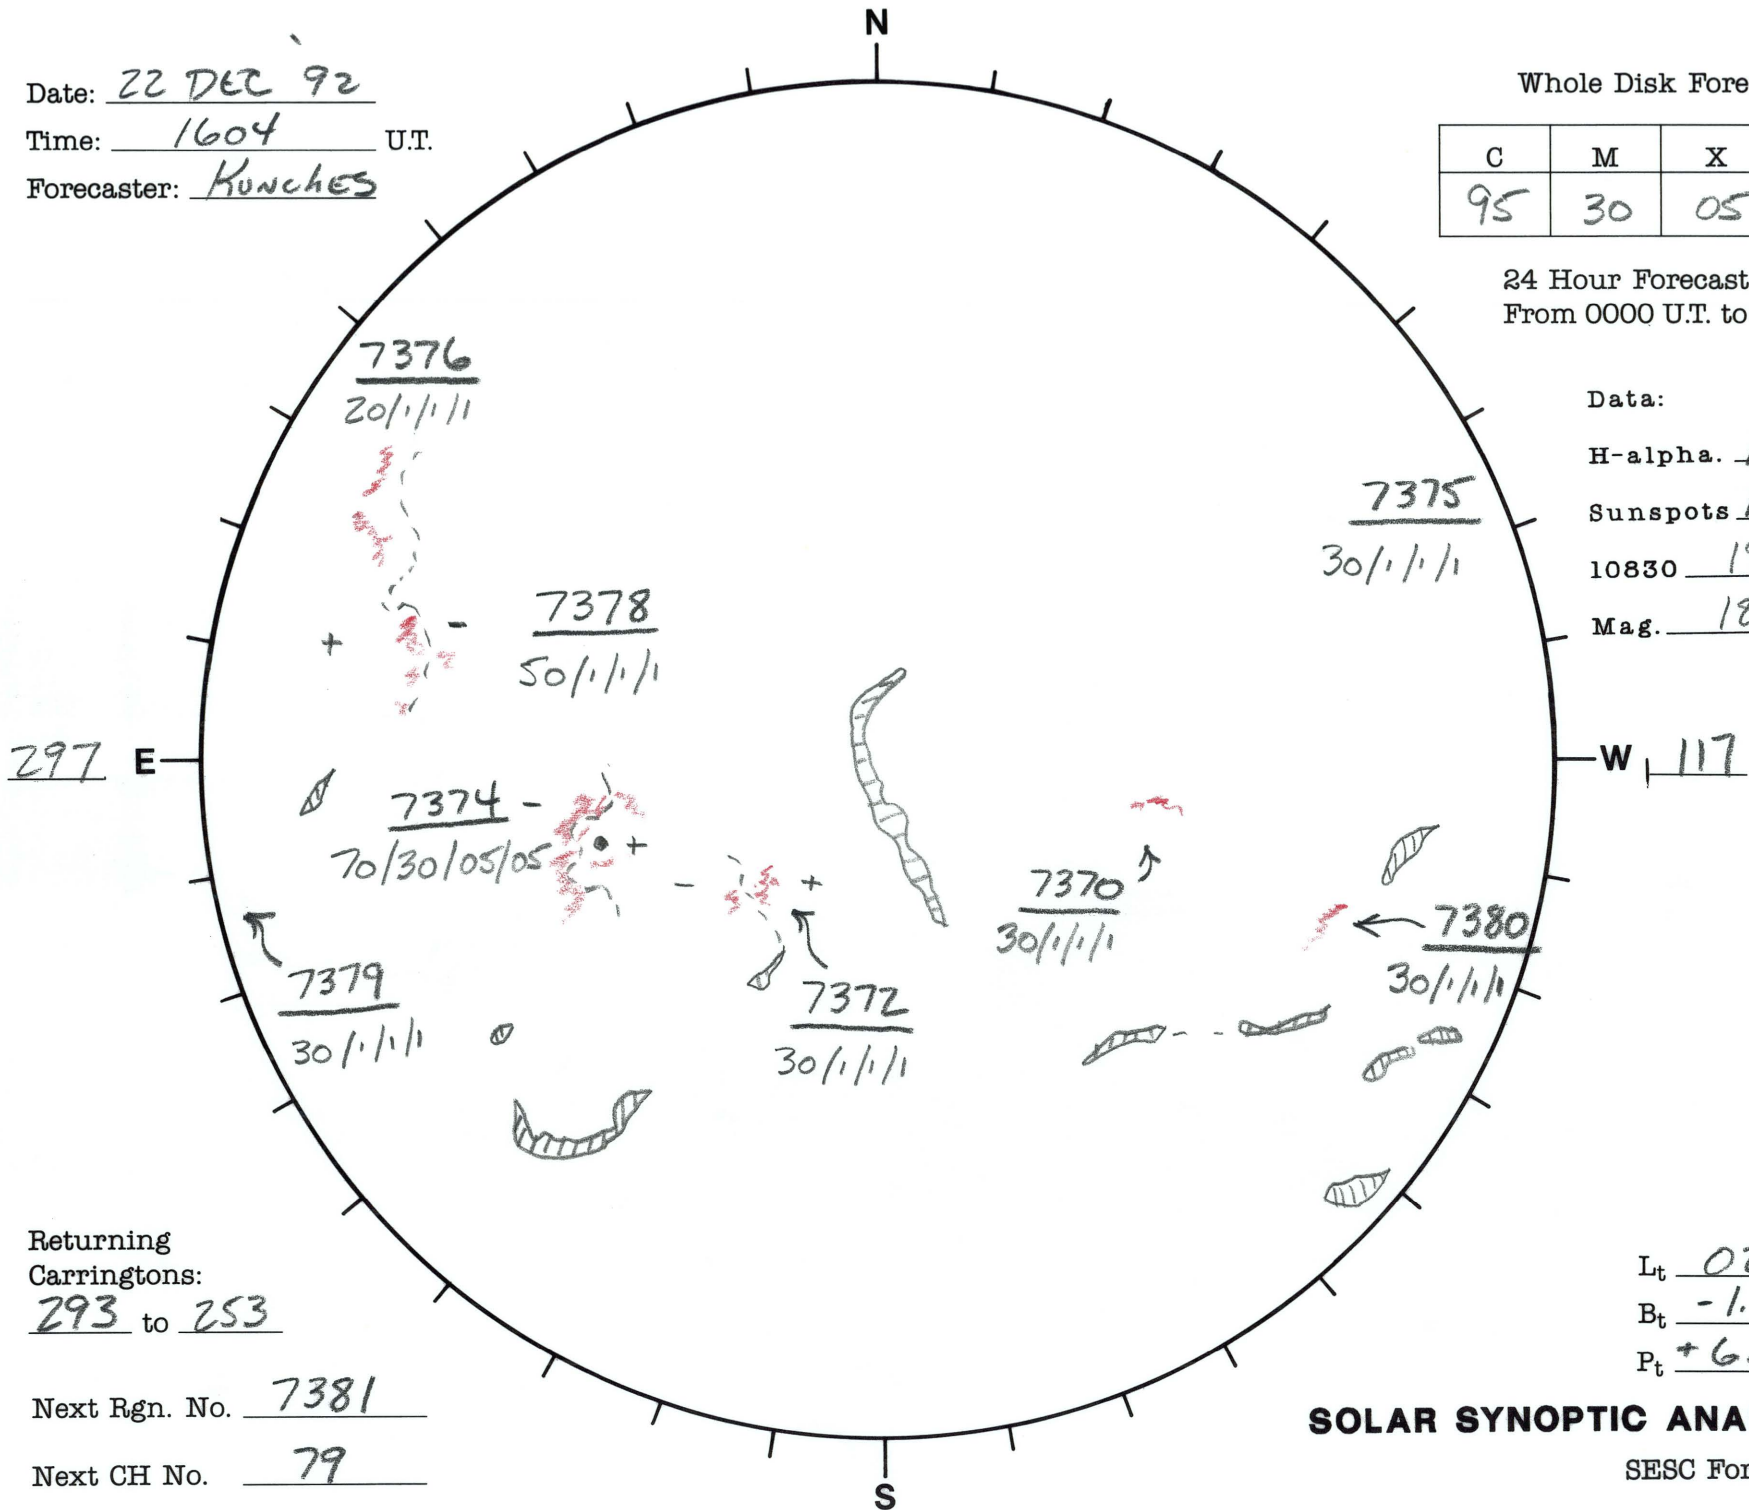

Date: 22 DEC 92
 Time: 1604 U.T.
 Forecaster: Kunches

Whole Disk Forecast

C	M	X	P
95	30	05	05

24 Hour Forecast
 From 0000 U.T. to 0000 U.T.

Data:
 H-alpha. 1604 U.T.
 Sunspots 1553 U.T.
 10830 1918 U.T.
 Mag. 1810 U.T.

Returning Carringtons:
293 to 253

Next Rgn. No. 7381
 Next CH No. 79

L_t 027
 B_t -1.9
 P_t +6.5

SOLAR SYNOPTIC ANALYSIS