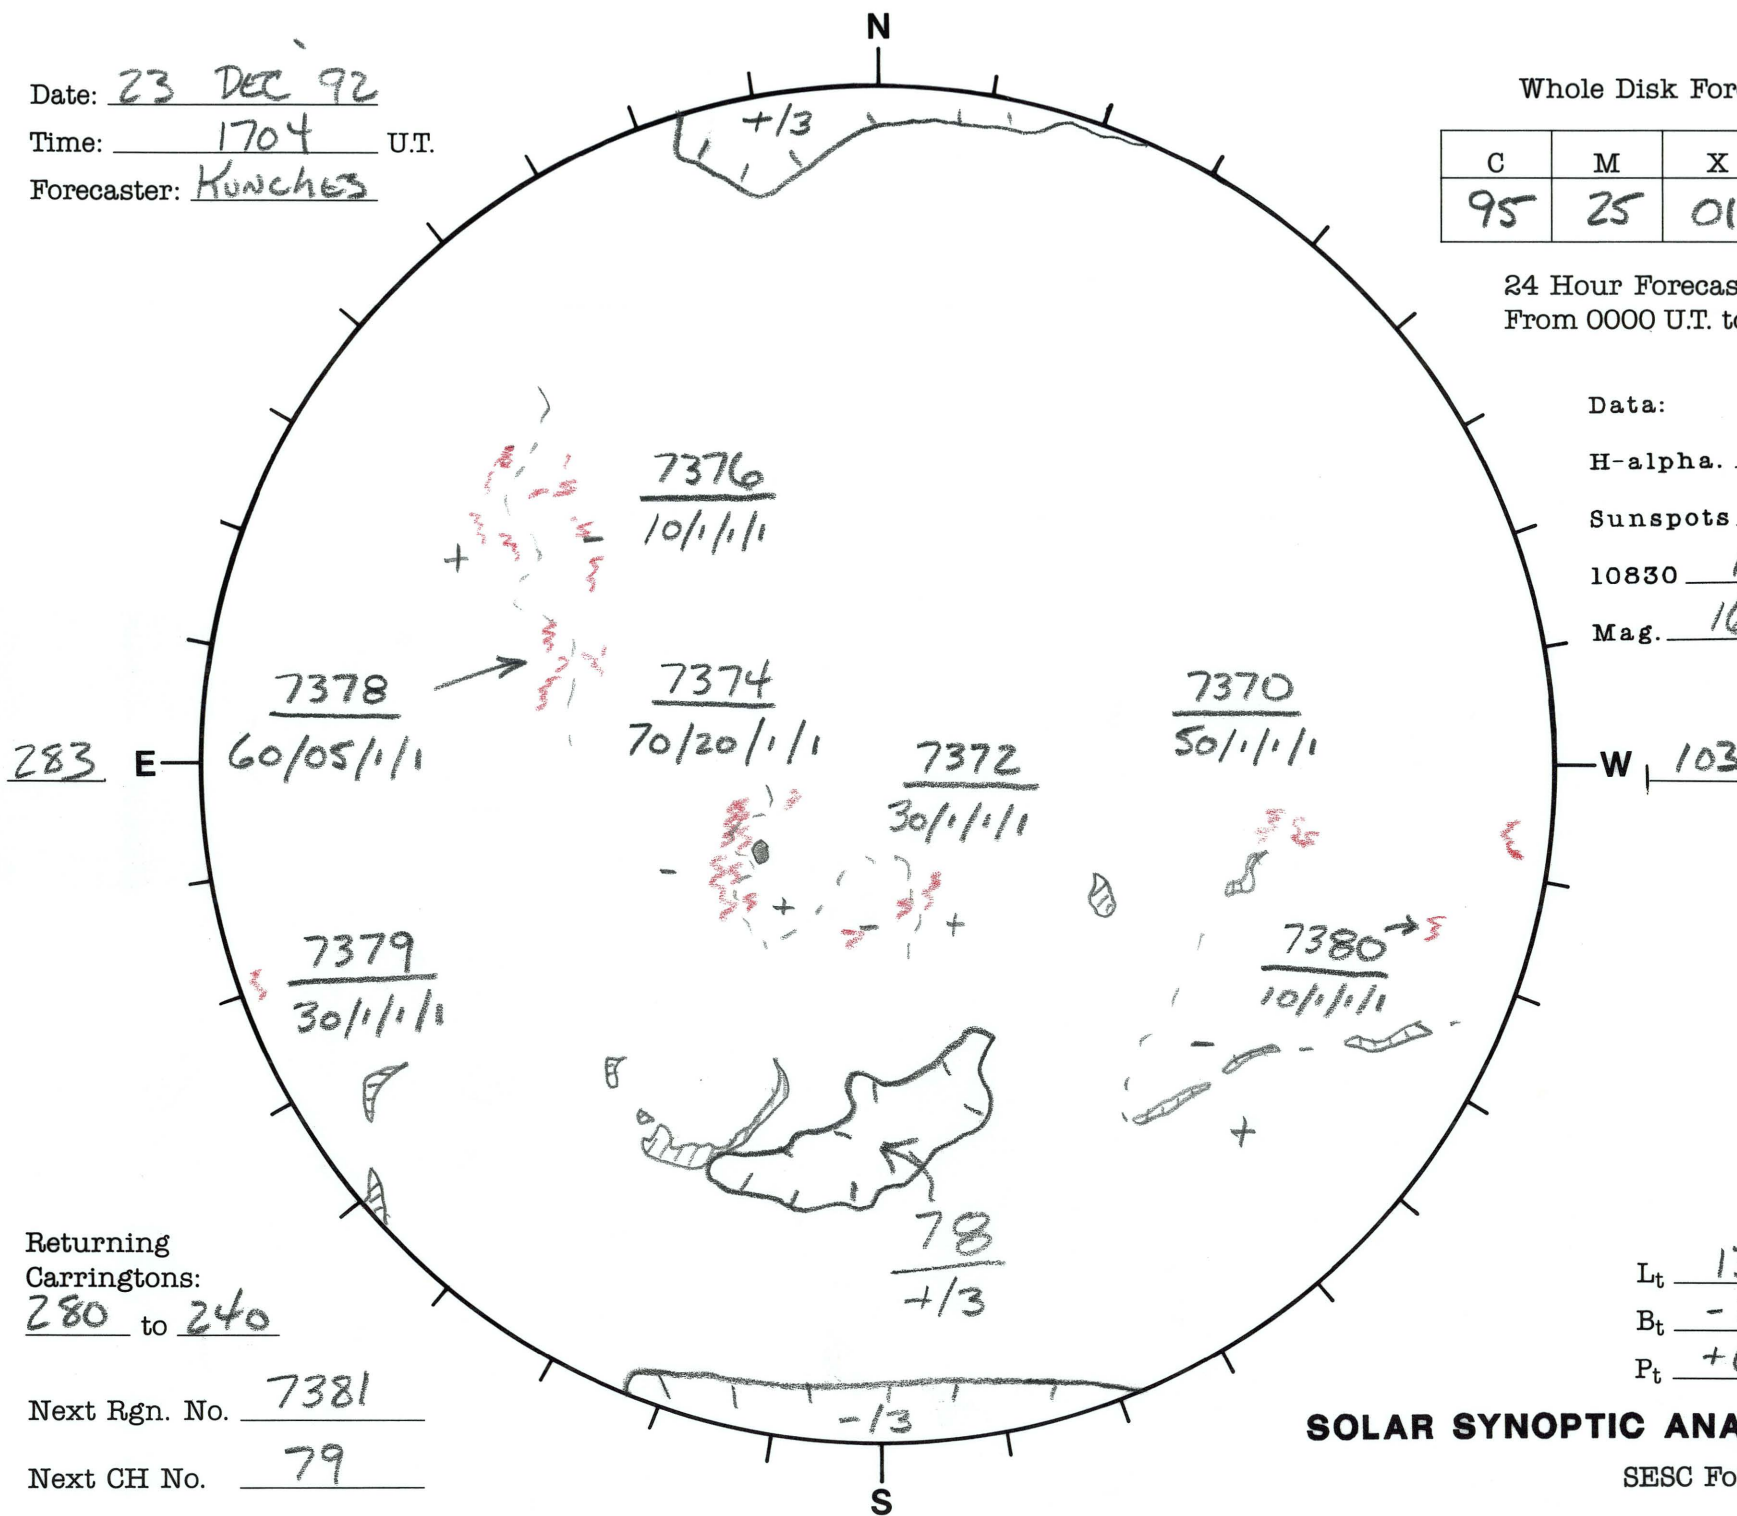

Date: 23 Dec 92
 Time: 1704 U.T.
 Forecaster: Kunches

Whole Disk Forecast

C	M	X	P
95	25	01	01

24 Hour Forecast
 From 0000 U.T. to 0000 U.T.

Data:
 H-alpha. 1704 U.T.
 Sunspots 1642 U.T.
 10830 1728 U.T.
 Mag. 1608 U.T.

Returning Carringtons: 280 to 240

Next Rgn. No. 7381

Next CH No. 79

L_t 13.4
 B_t -2.1
 P_t +6.0

SOLAR SYNOPTIC ANALYSIS