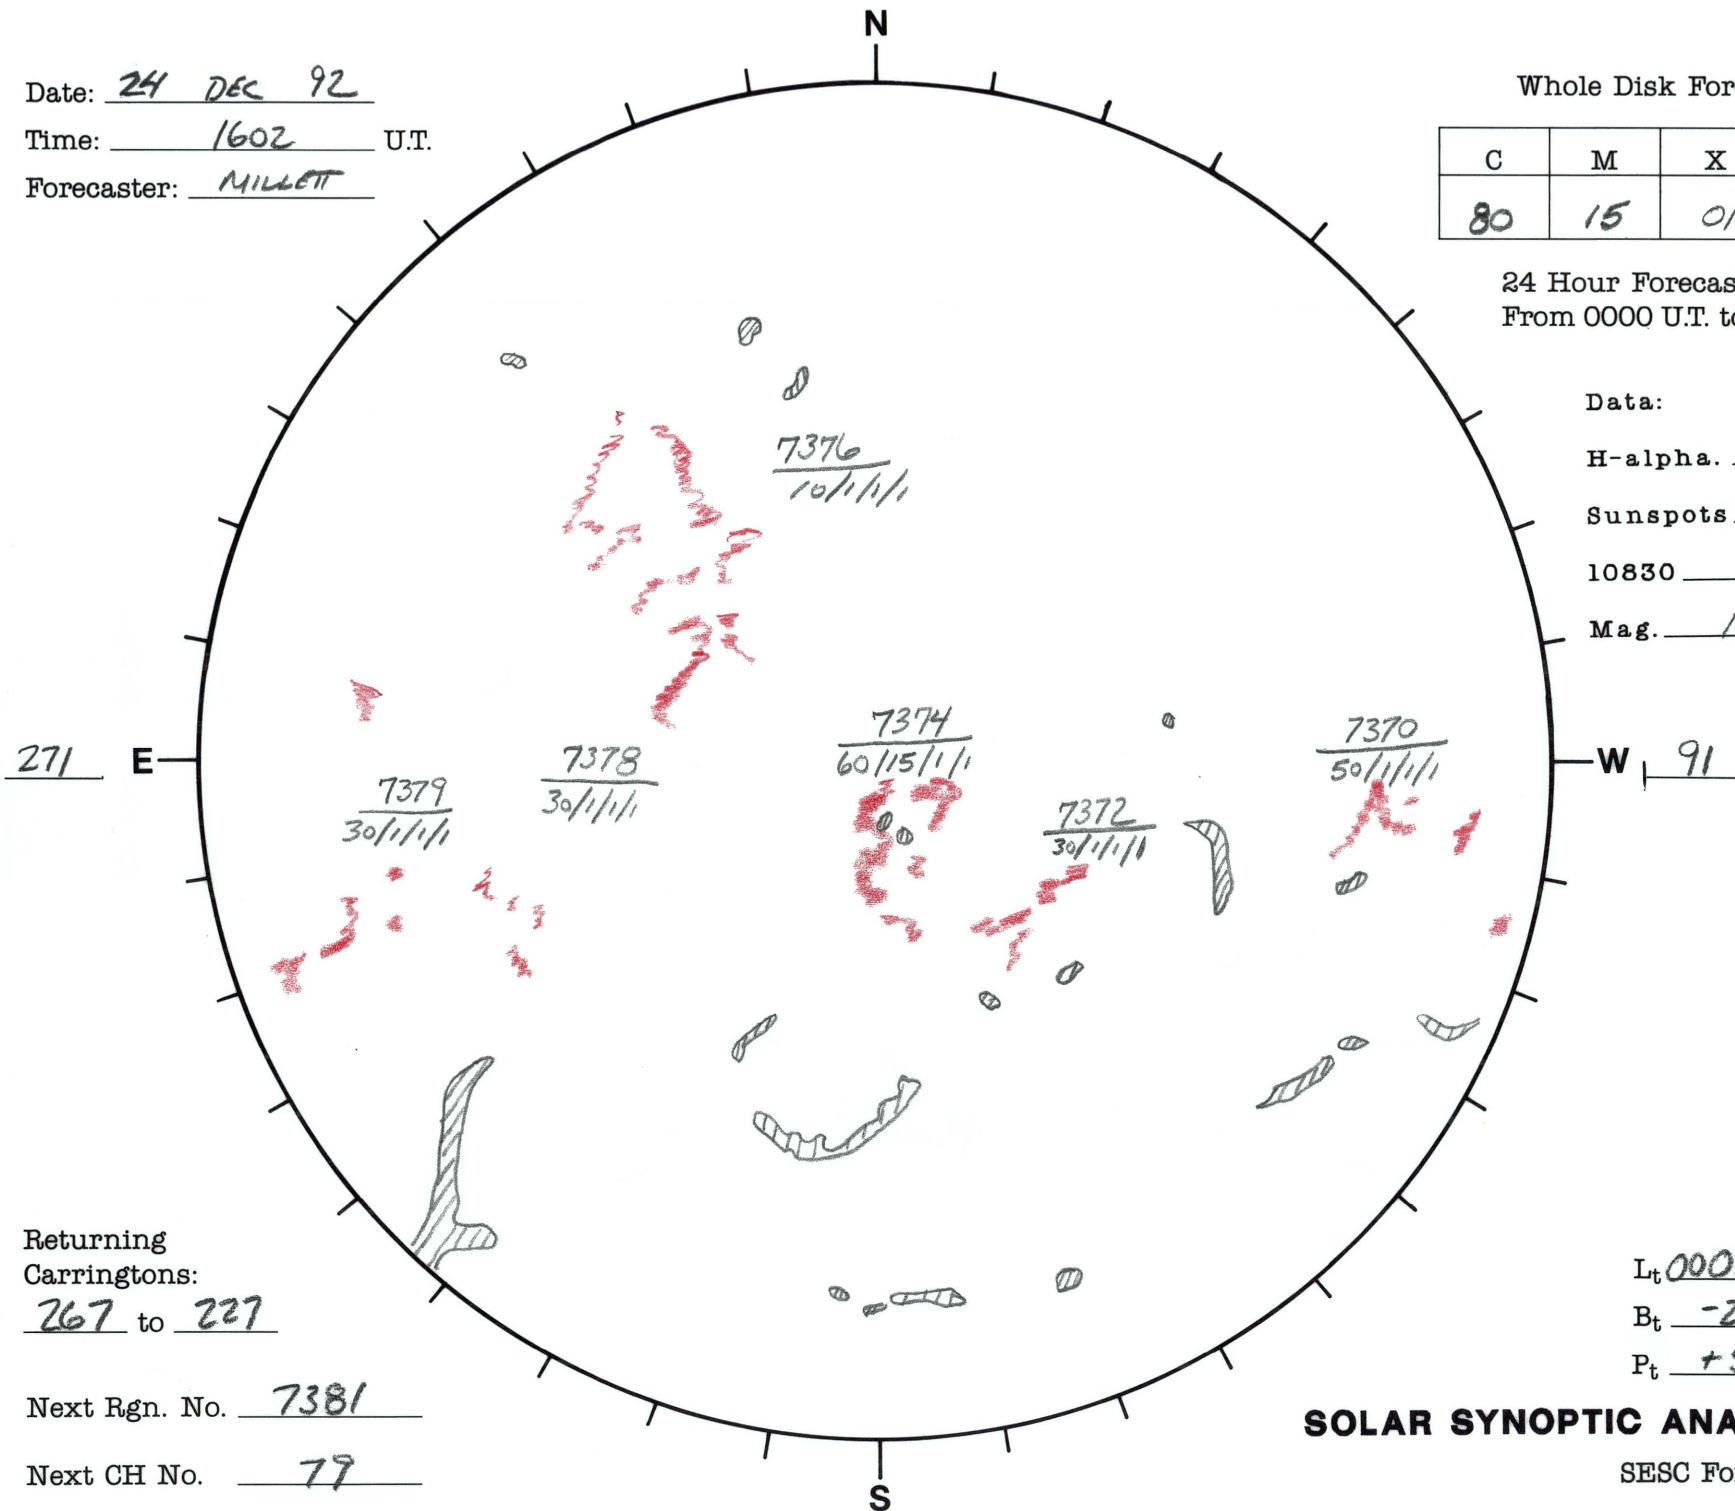

Date: 24 DEC 92
 Time: 1602 U.T.
 Forecaster: MILLET

Whole Disk Forecast

C	M	X	P
80	15	01	01

24 Hour Forecast
 From 0000 U.T. to 0000 U.T.

Data:
 H-alpha. 1602 U.T.
 Sunspots 1549 U.T.
 10830 N/A U.T.
 Mag. N/A U.T.

Returning
 Carringtons:
267 to 227

Next Rgn. No. 7381
 Next CH No. 77

L_t 000.8
 B_t -2.2
 P_t +5.6

SOLAR SYNOPTIC ANALYSIS

SESC Form W18