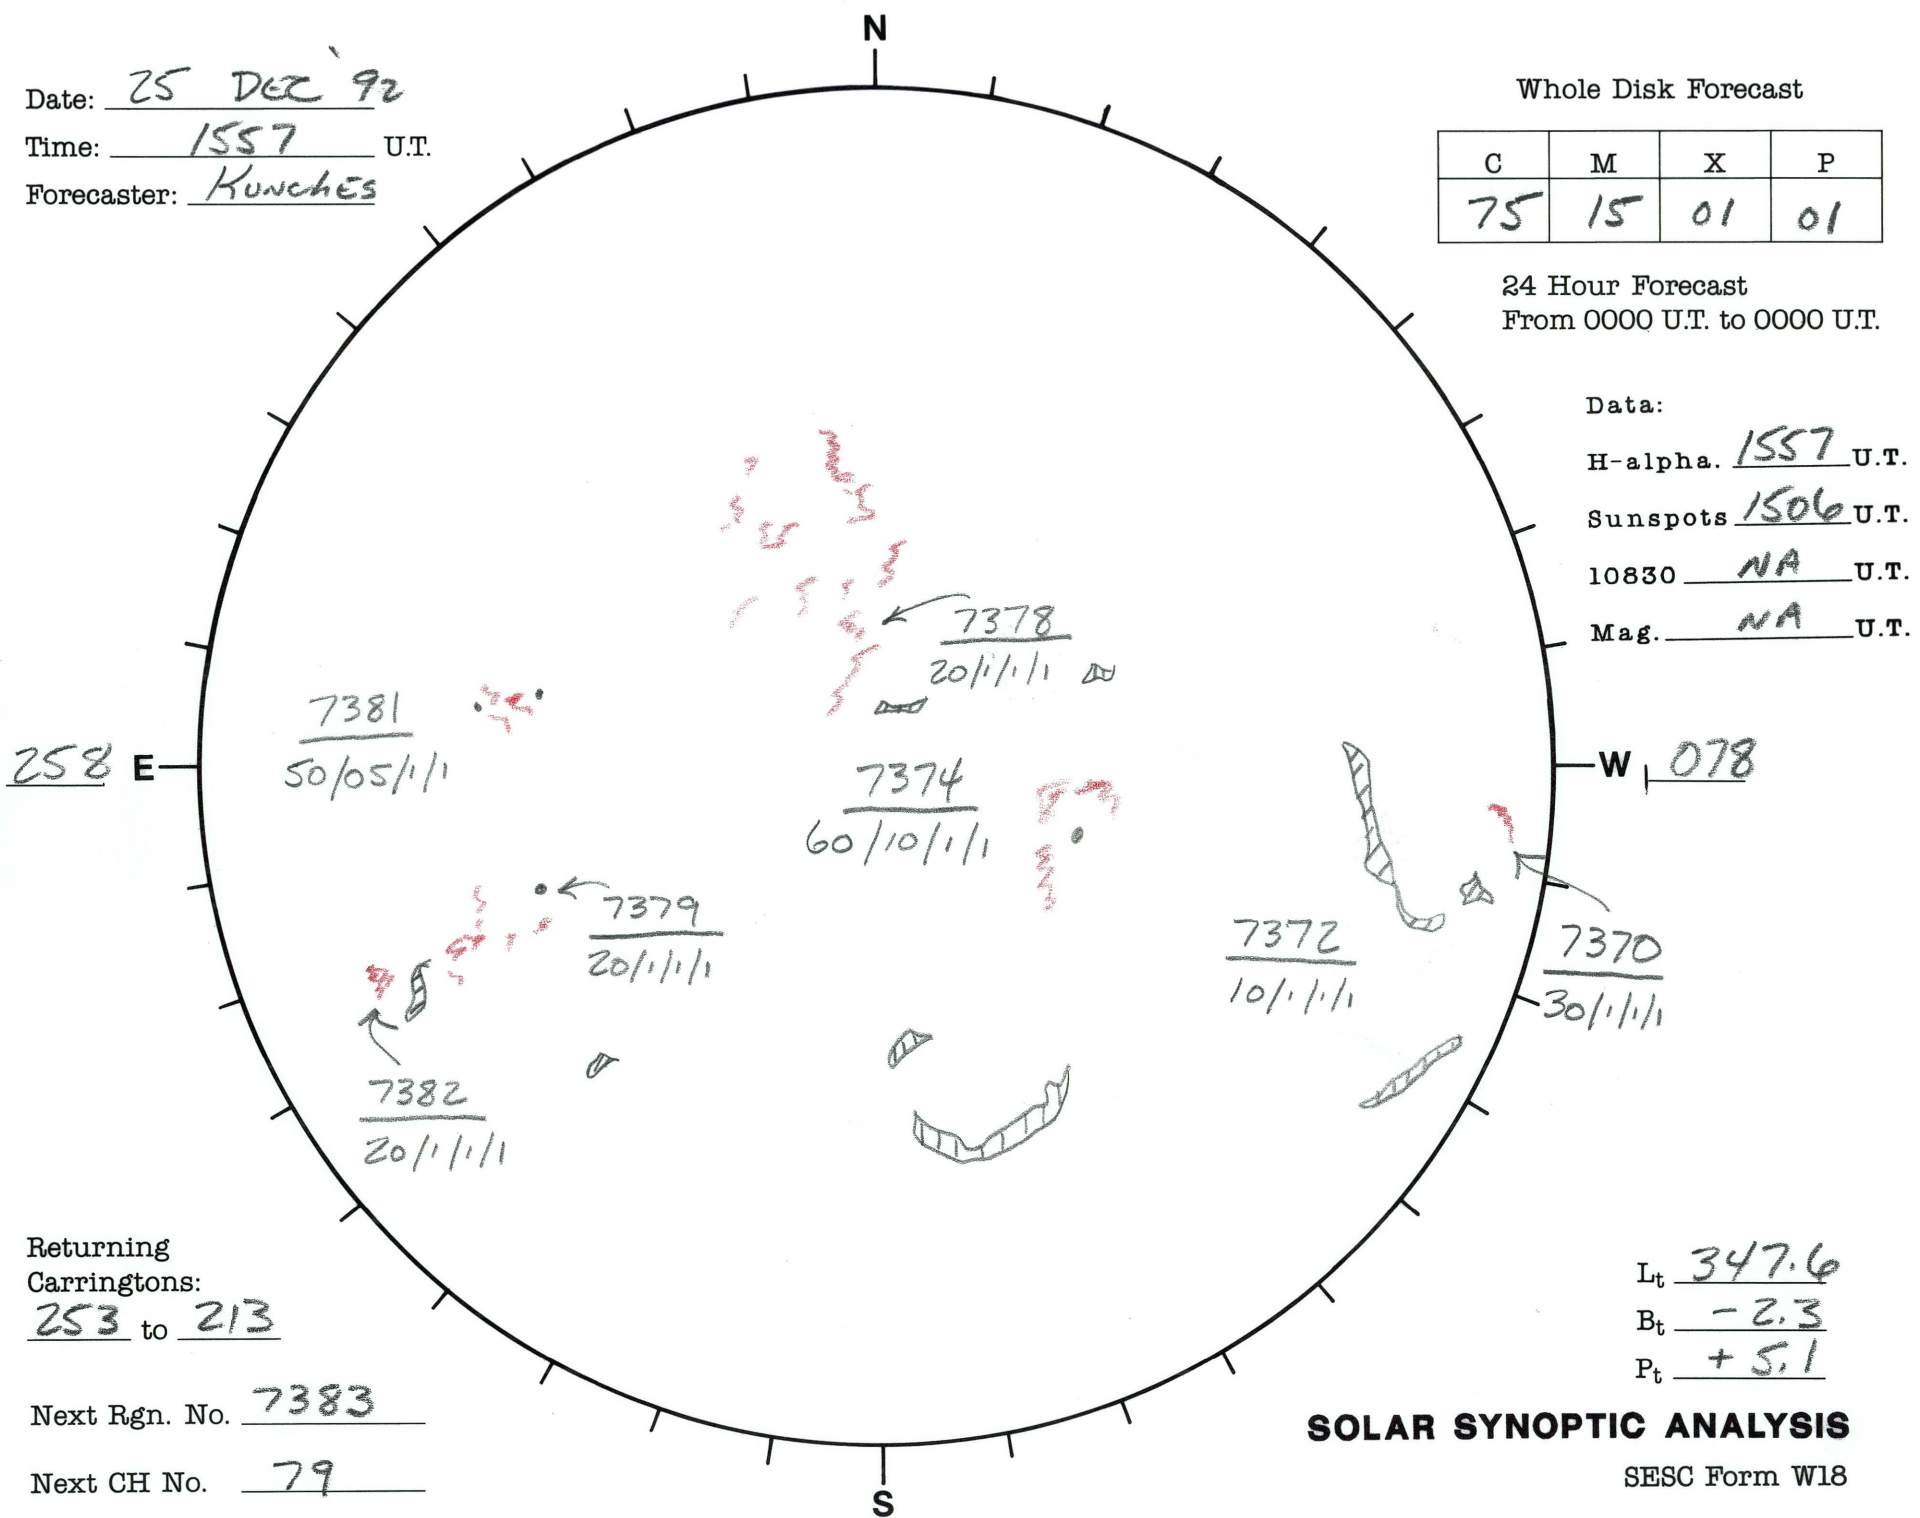

Date: 25 DEC '92
 Time: 1557 U.T.
 Forecaster: Kunches

Whole Disk Forecast

C	M	X	P
75	15	01	01

24 Hour Forecast
 From 0000 U.T. to 0000 U.T.

Data:
 H-alpha. 1557 U.T.
 Sunspots 1506 U.T.
 10830 NA U.T.
 Mag. NA U.T.

Returning Carringtons:
253 to 213

Next Rgn. No. 7383

Next CH No. 79

L_t 347.6
 B_t -2.3
 P_t +5.1

SOLAR SYNOPTIC ANALYSIS

SESC Form W18