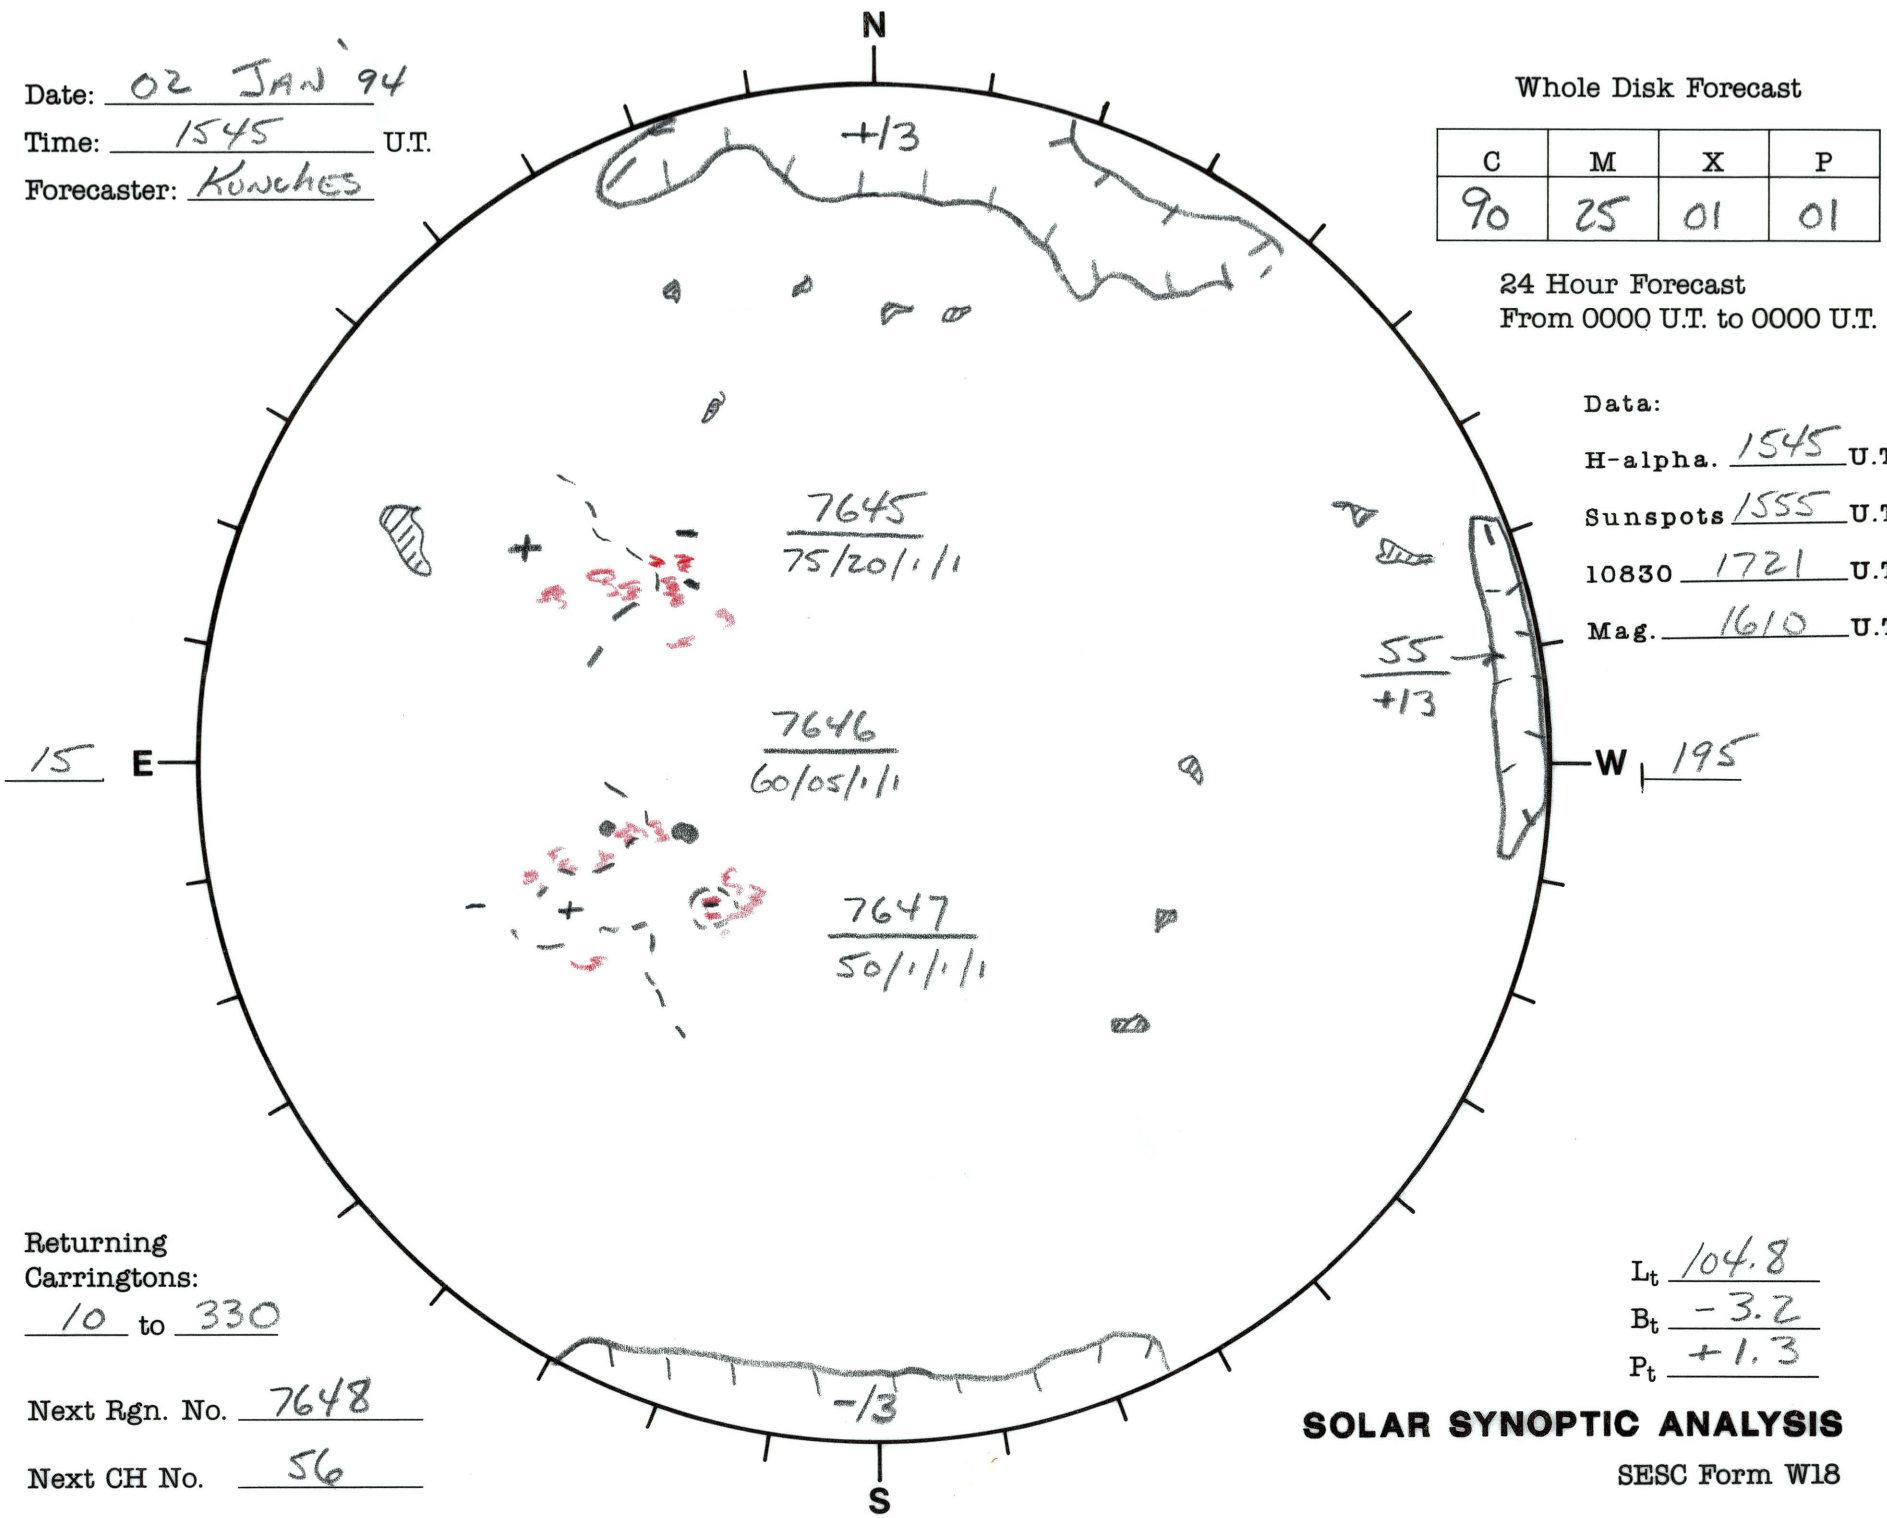

Date: 02 JAN '94
 Time: 1545 U.T.
 Forecaster: Kunches

Whole Disk Forecast

C	M	X	P
90	25	01	01

24 Hour Forecast
 From 0000 U.T. to 0000 U.T.

Data:
 H-alpha. 1545 U.T.
 Sunspots 1555 U.T.
 10830 1721 U.T.
 Mag. 1610 U.T.

Returning Carringtons:
10 to 330

Next Rgn. No. 7648

Next CH No. 56

L_t 104.8
 B_t -3.2
 P_t +1.3

SOLAR SYNOPTIC ANALYSIS

SESC Form W18