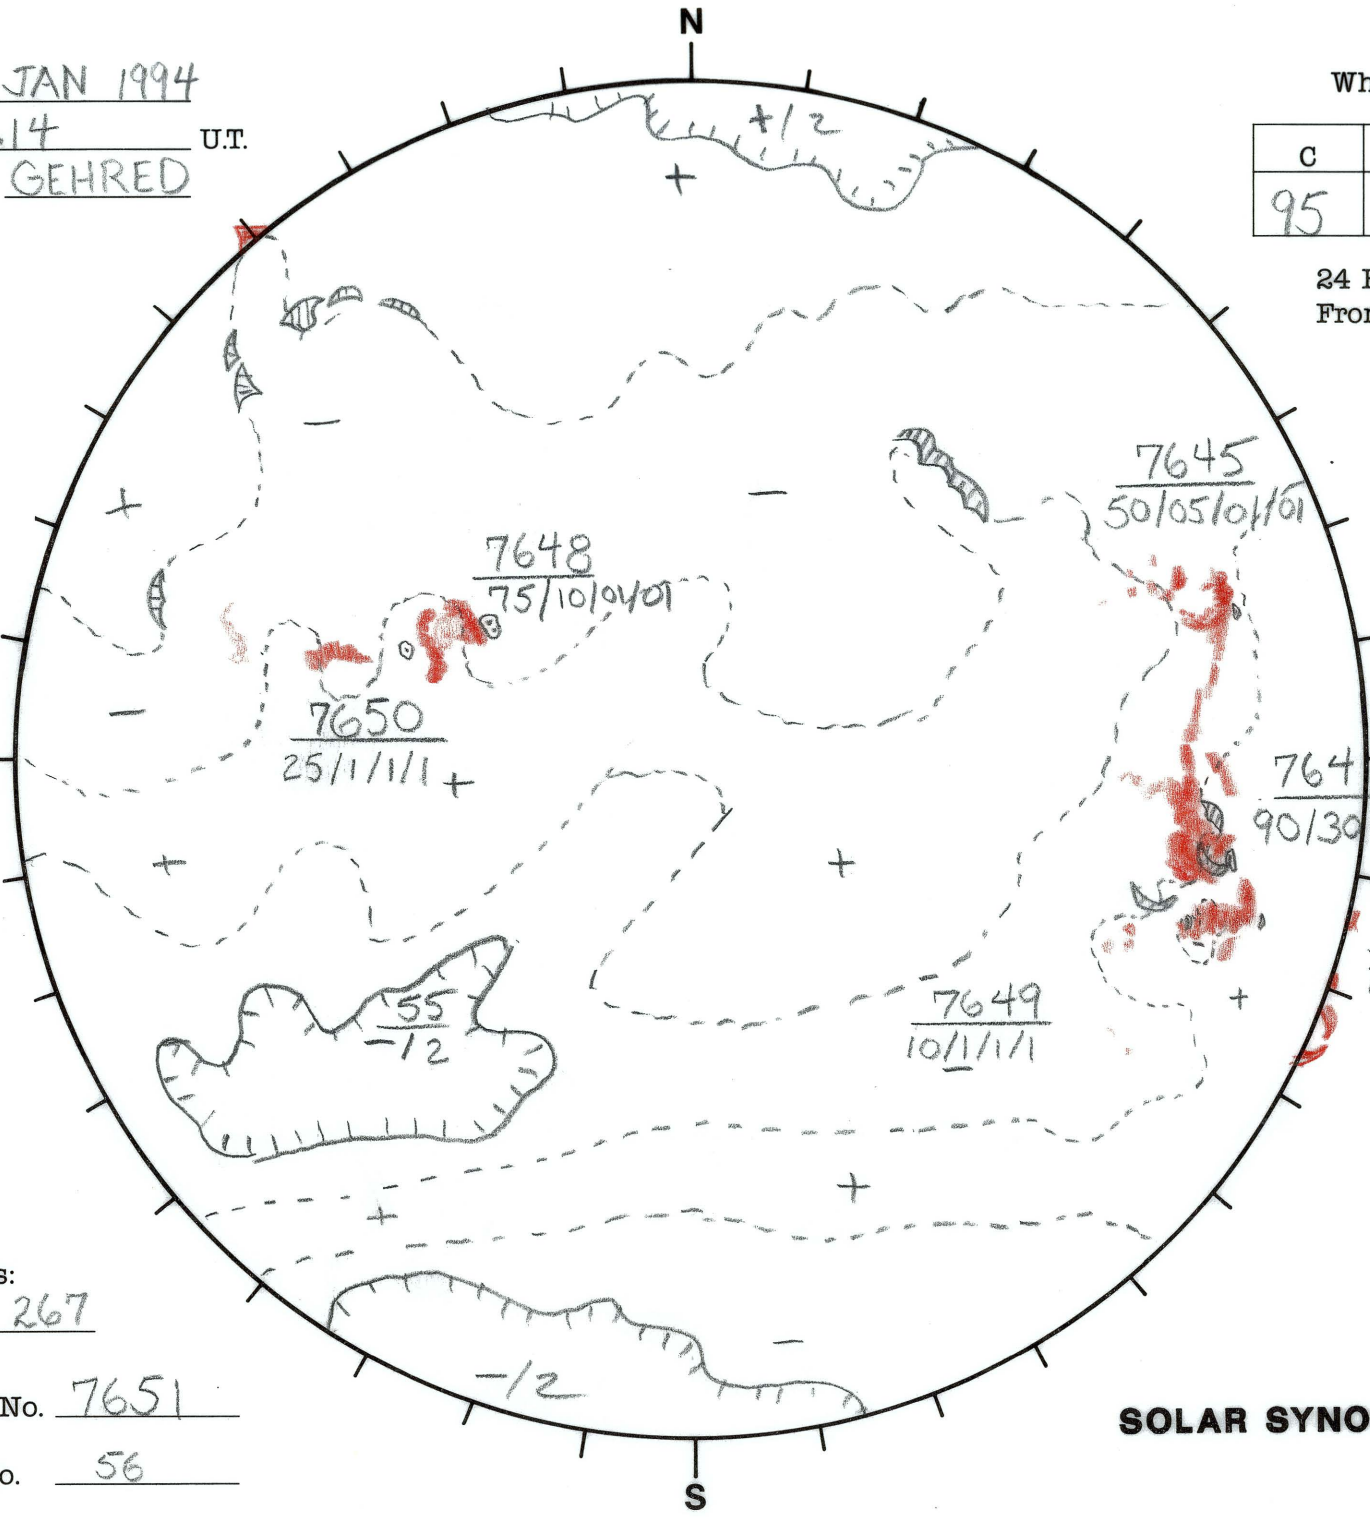

Date: 7 JAN 1994
 Time: 1614 U.T.
 Forecaster: GEHRED

Whole Disk Forecast

C	M	X	P
95	30	05	05

24 Hour Forecast
 From 0000 U.T. to 0000 U.T.

Data:

H-alpha. 1614 U.T.
 Sunspots 1615 U.T.
 10830 1653 U.T.
 Mag. 1545 U.T.

309

7646 W | 129
90/30/05/05

Returning Carringtons:
307 to 267

L_t 38.7
 B_t -3.8
 P_t -1.1

Next Rgn. No. 7651

Next CH No. 56

SOLAR SYNOPTIC ANALYSIS