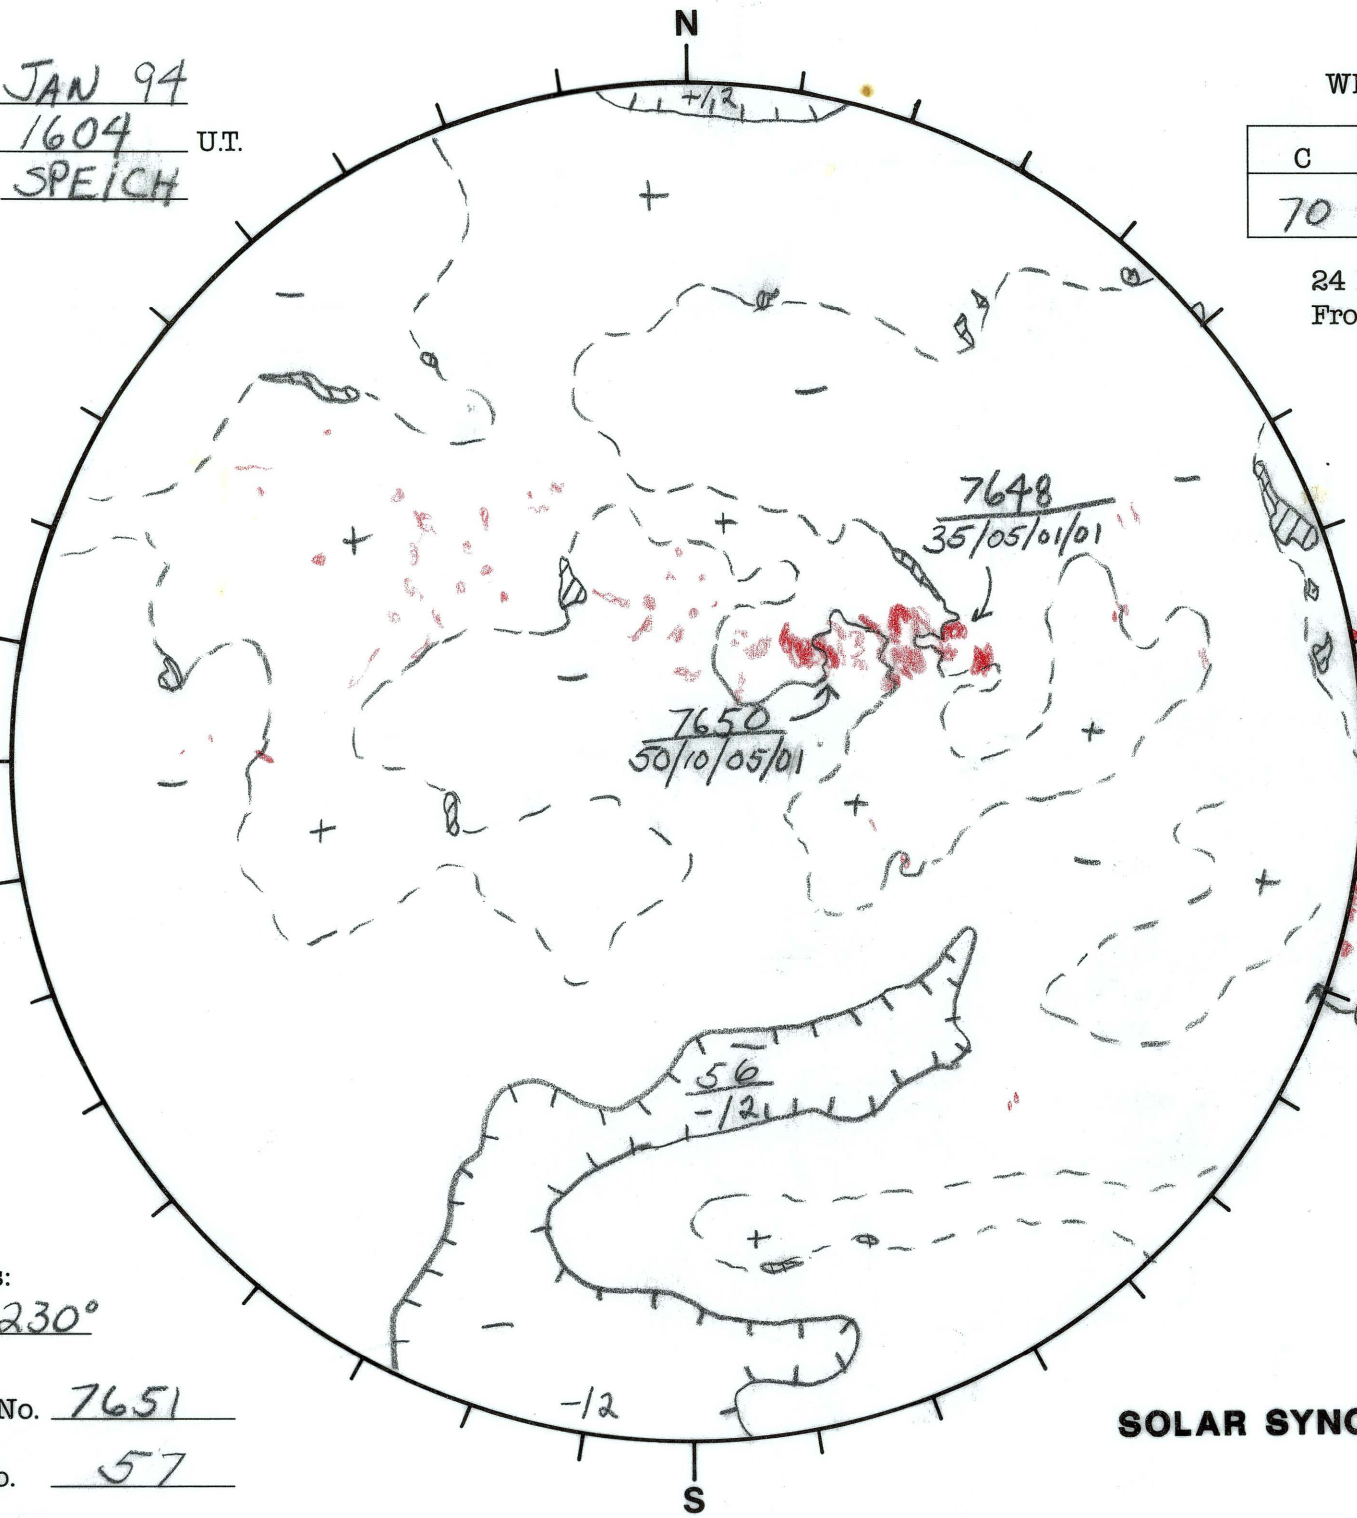

Date: 10 JAN 94  
 Time: 1604 U.T.  
 Forecaster: SPEICH

Whole Disk Forecast

C	M	X	P
70	20	05	05

24 Hour Forecast  
 From 0000 U.T. to 0000 U.T.

Data:

H-alpha. 1604 U.T.

Sunspots 1545 U.T.

10830 1813 U.T.

Mag. 1619 U.T.

7645  
20/01/01/01

W 089°

7646  
60/10/05/05

(7649)

Lt 359.3°

Bt -4.1°

Pt -2.5°

269° E

Returning Carringtons:  
269° to 230°

Next Rgn. No. 7651

Next CH No. 57

**SOLAR SYNOPTIC ANALYSIS**

SESC Form W18